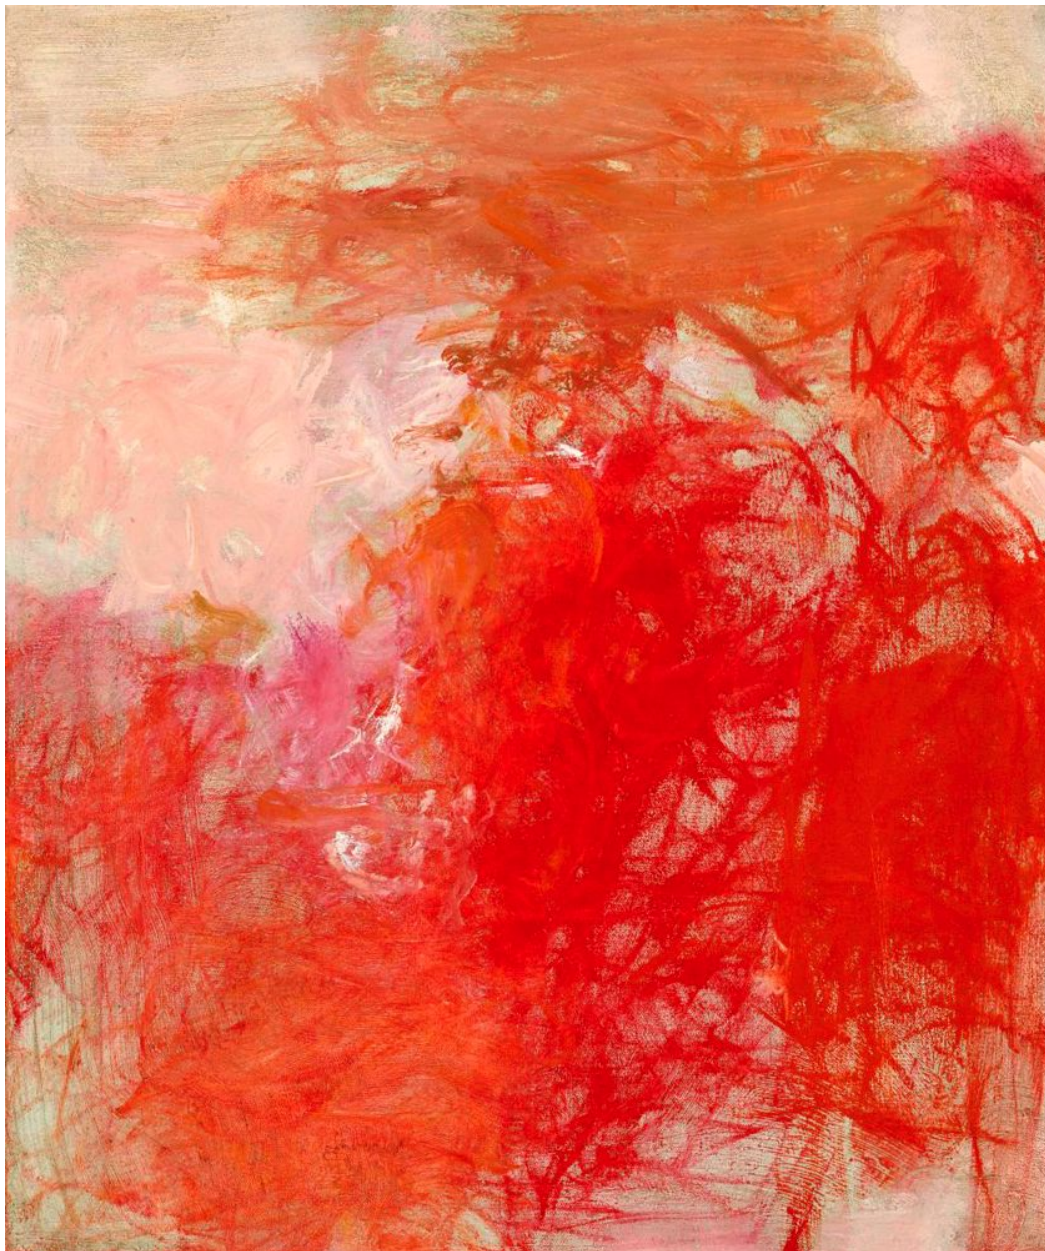

SEARS·PEYTON GALLERY  
NEW YORK·LOS ANGELES

Anne Raymond, *Red February III*, 2013  
oil on canvas, 24 x 20 inches  
RAY007