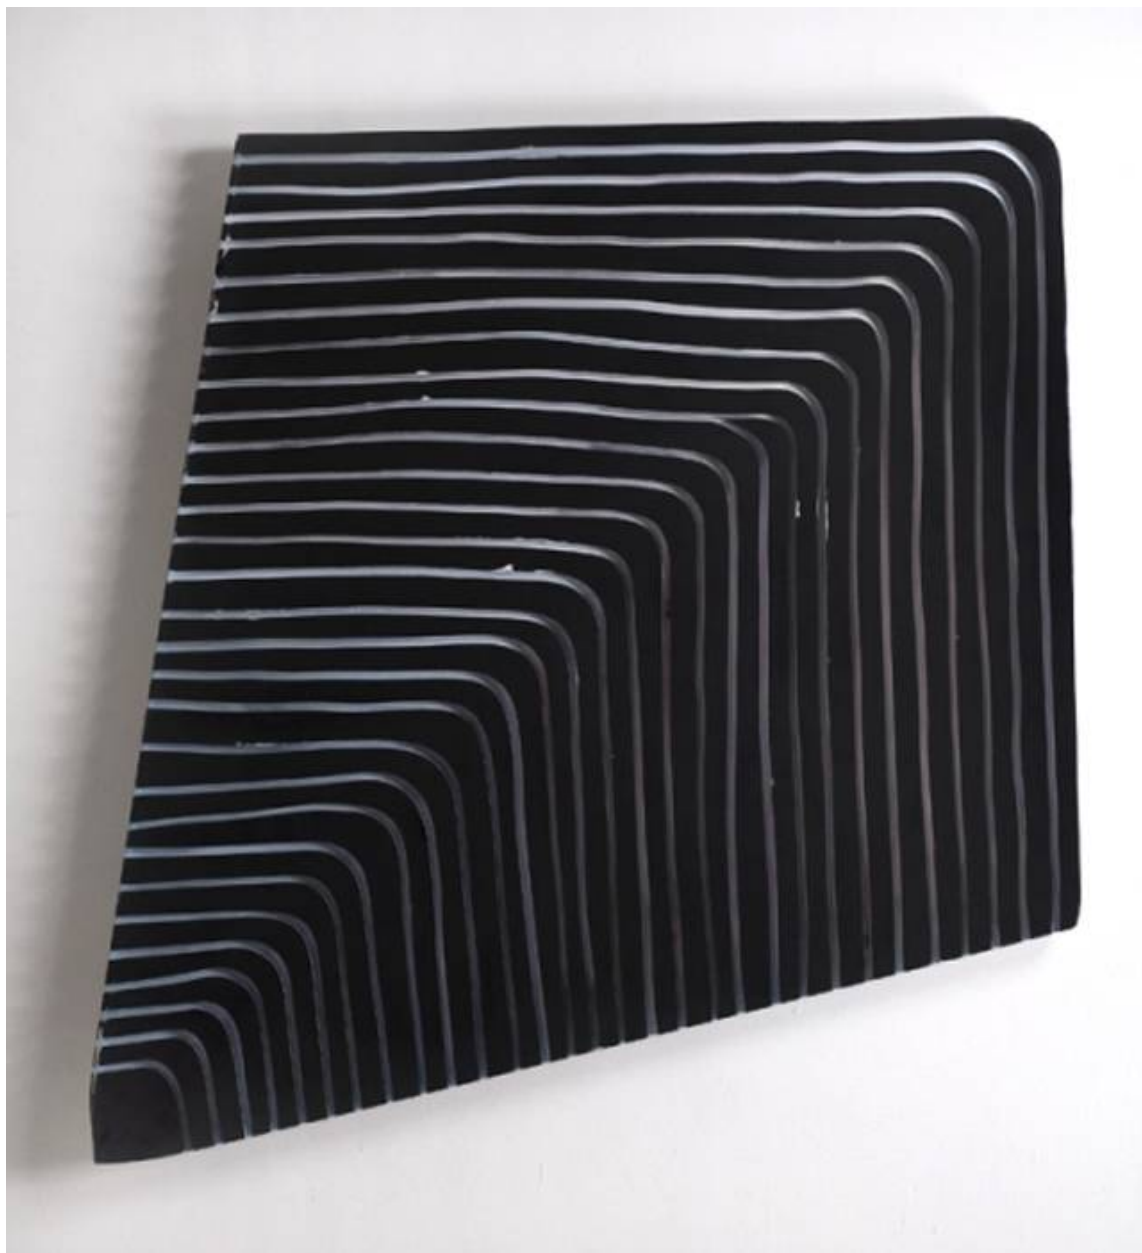

SEARS·PEYTON GALLERY
NEW YORK·LOS ANGELES

Andrew Zimmerman, *2007.08*, 2007
enamel on panel, 44 x 46 inches
ZIM094