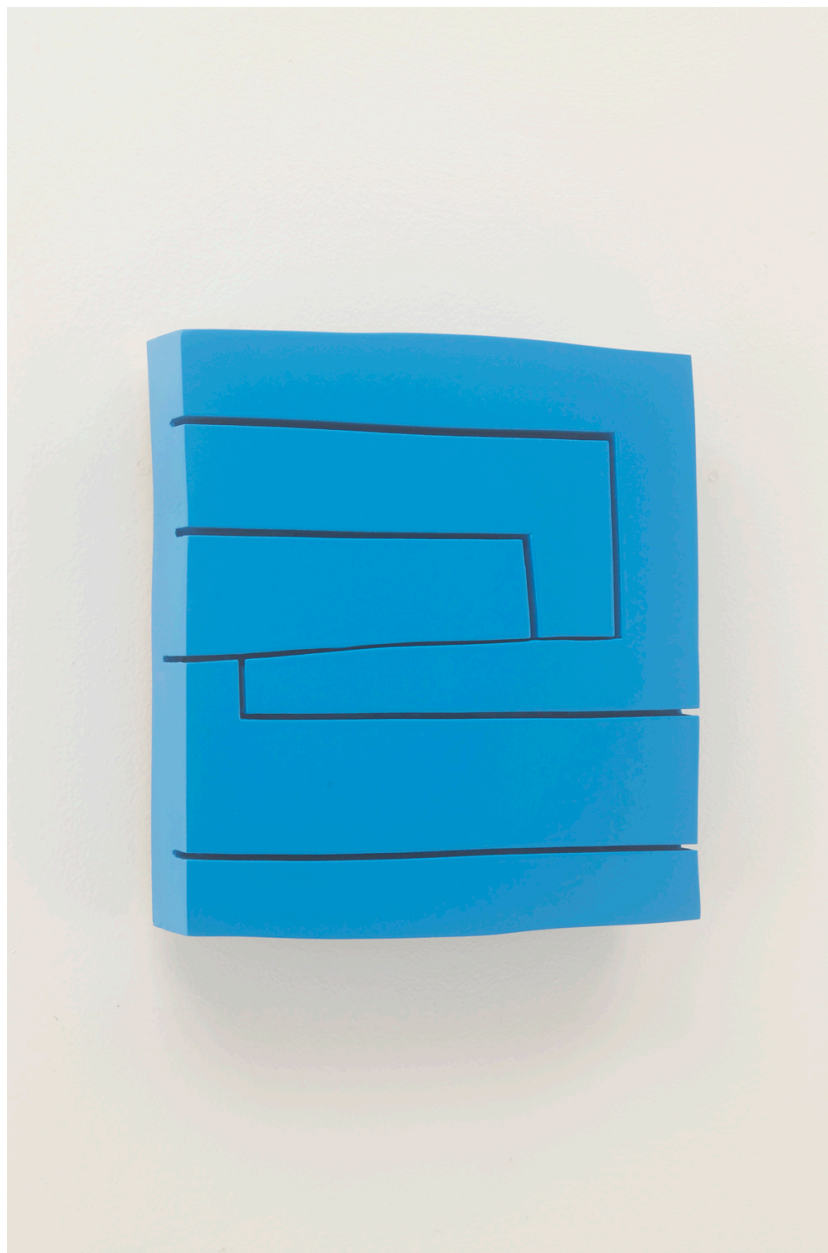

SEARS·PEYTON GALLERY  
NEW YORK·LOS ANGELES

Andrew Zimmerman, *Blue Sky*, 2015  
lacquer on panel, 10 x 9 1/2 inches  
ZIM350