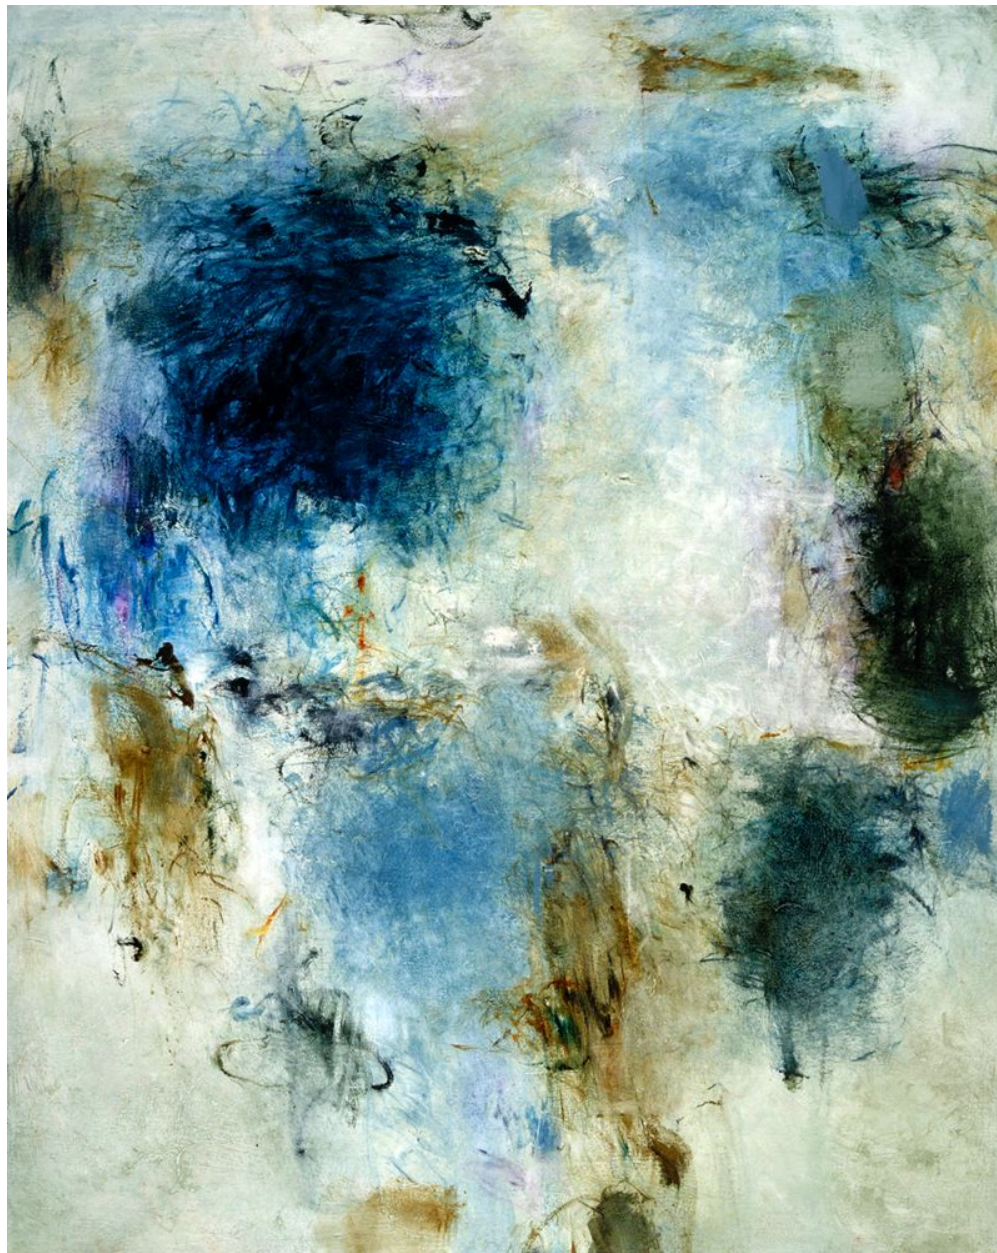

SEARS·PEYTON GALLERY
NEW YORK·LOS ANGELES

Anne Raymond, *Glacier*, 2013
oil on canvas, 60 x 48 inches
RAY002