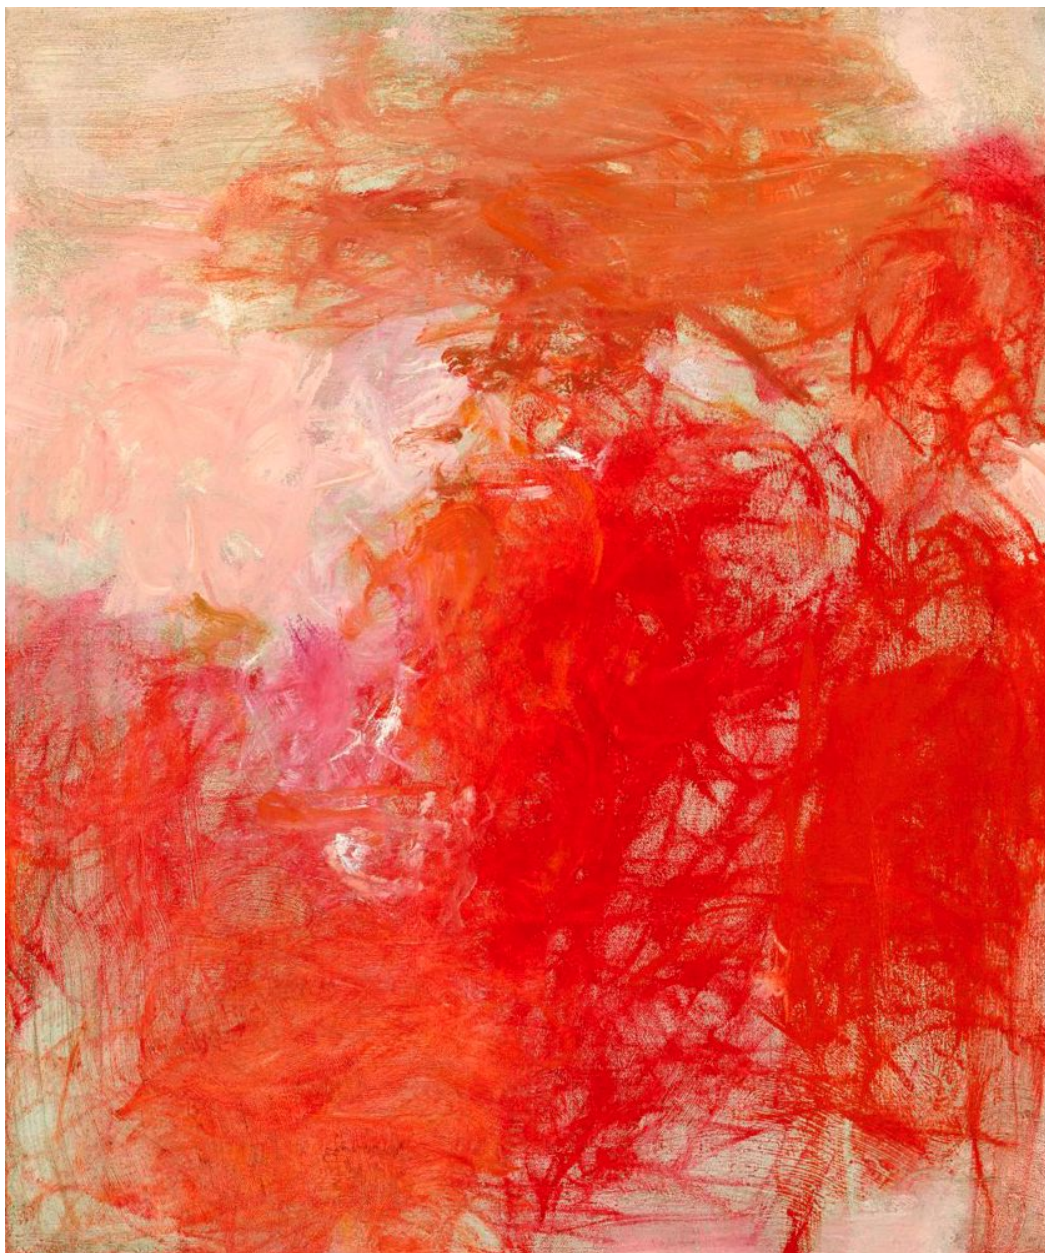

SEARS·PEYTON GALLERY  
NEW YORK·LOS ANGELES

Anne Raymond, *Red February III*, 2013  
oil on canvas, 24 x 20 inches  
RAY007