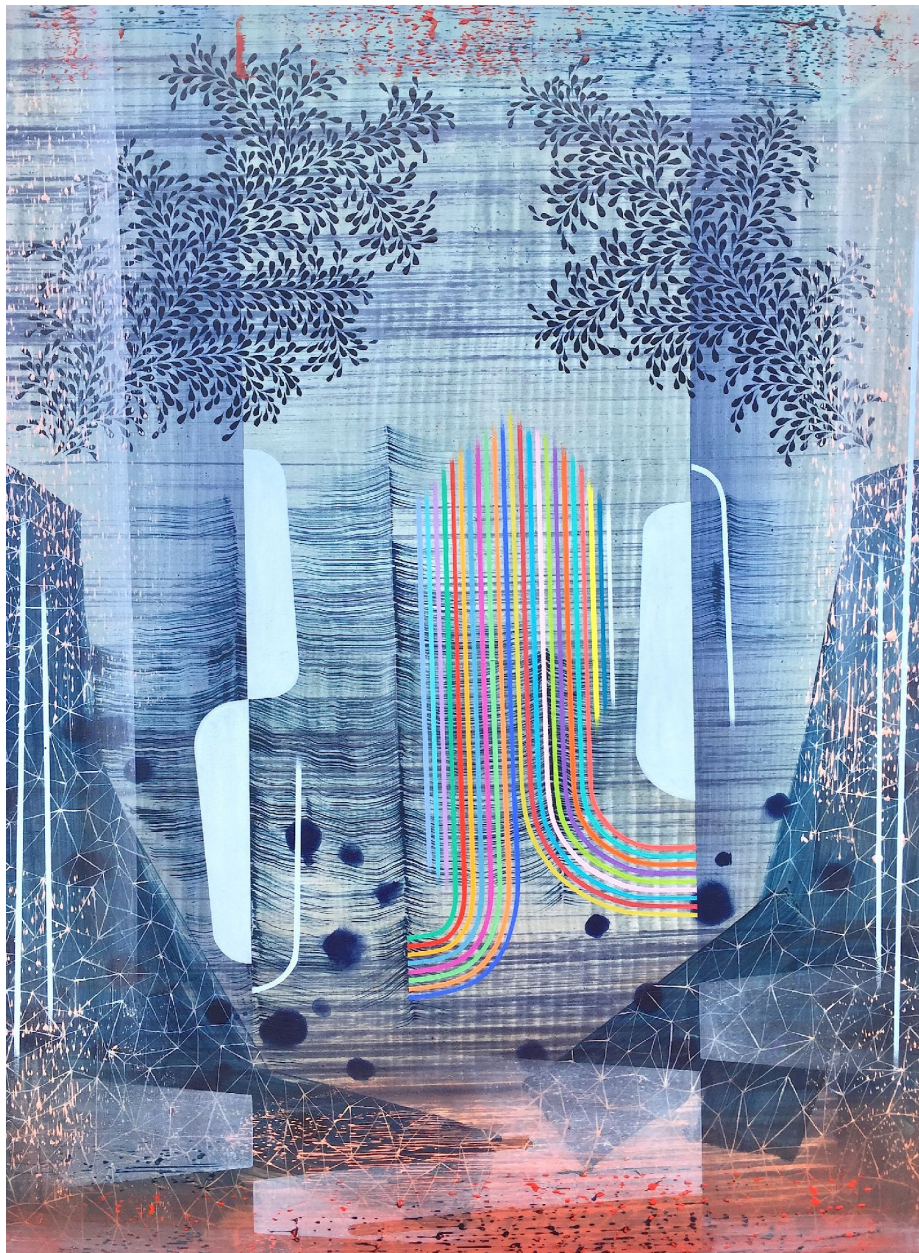

SEARS·PEYTON GALLERY
NEW YORK·LOS ANGELES

Gabe Brown, *Swerve*, 2022
oil on panel, 24 x 18 inches
BROW153