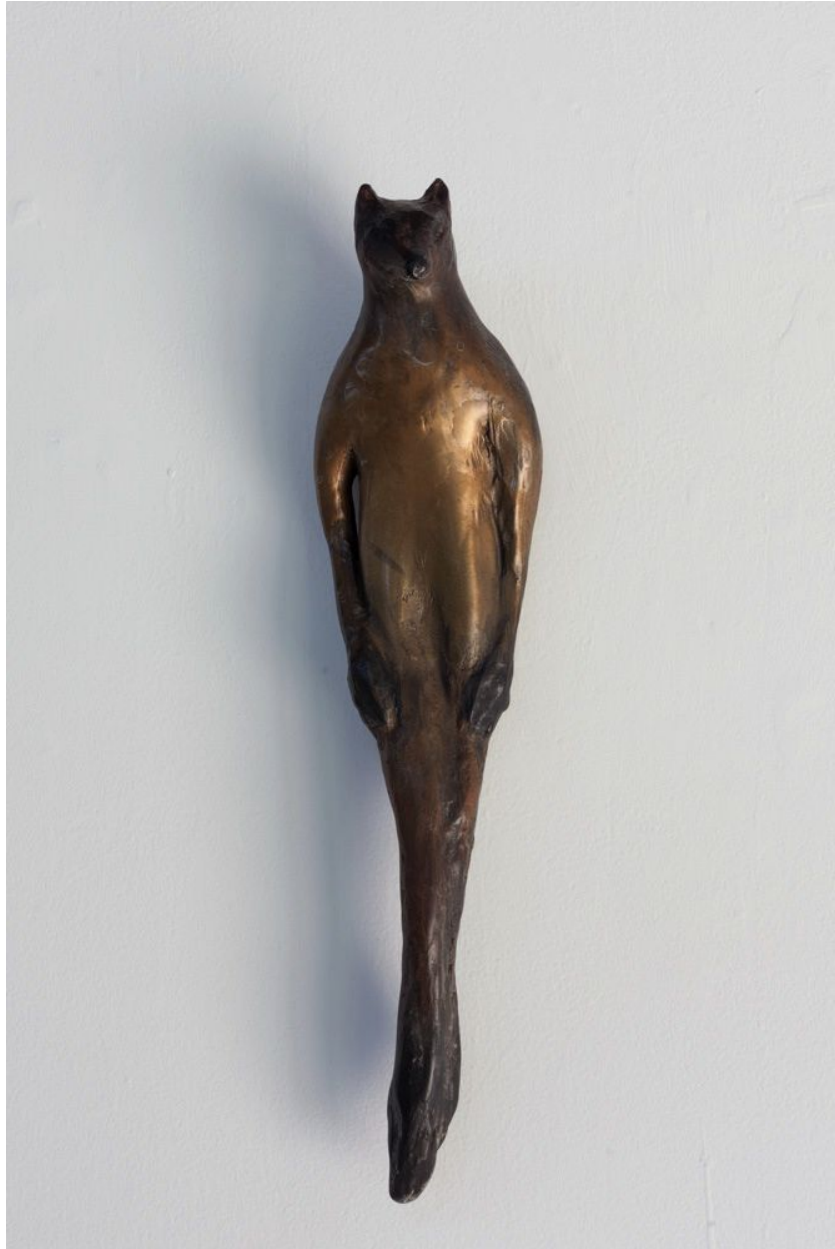

SEARS·PEYTON GALLERY
NEW YORK·LOS ANGELES

Jane Rosen, *Red Fox Buddhi*, 2015
cast bronze with patina, 18 x 5 x 4 inches
ROSEN267