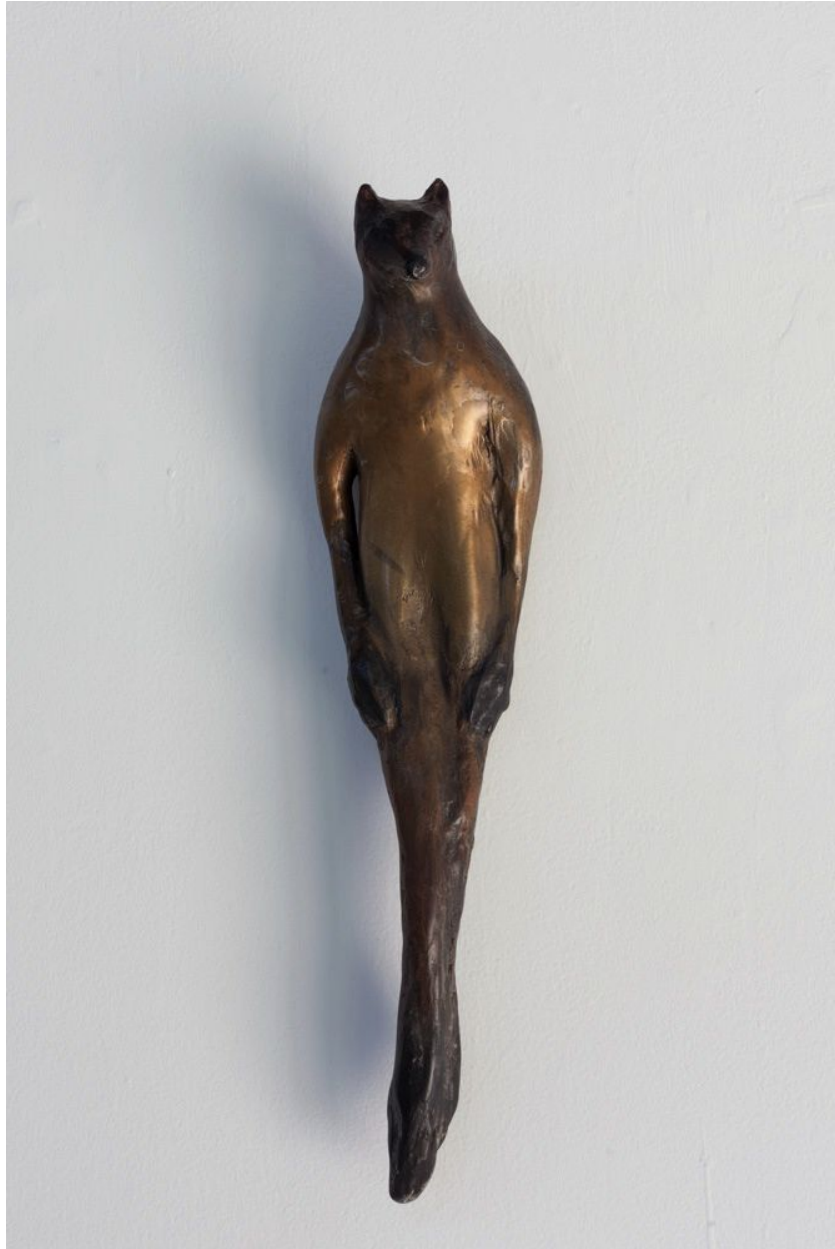

SEARS·PEYTON GALLERY  
NEW YORK·LOS ANGELES

Jane Rosen, *Red Fox Buddhi*, 2015  
cast bronze with patina, 18 x 5 x 4 inches  
ROSEN267