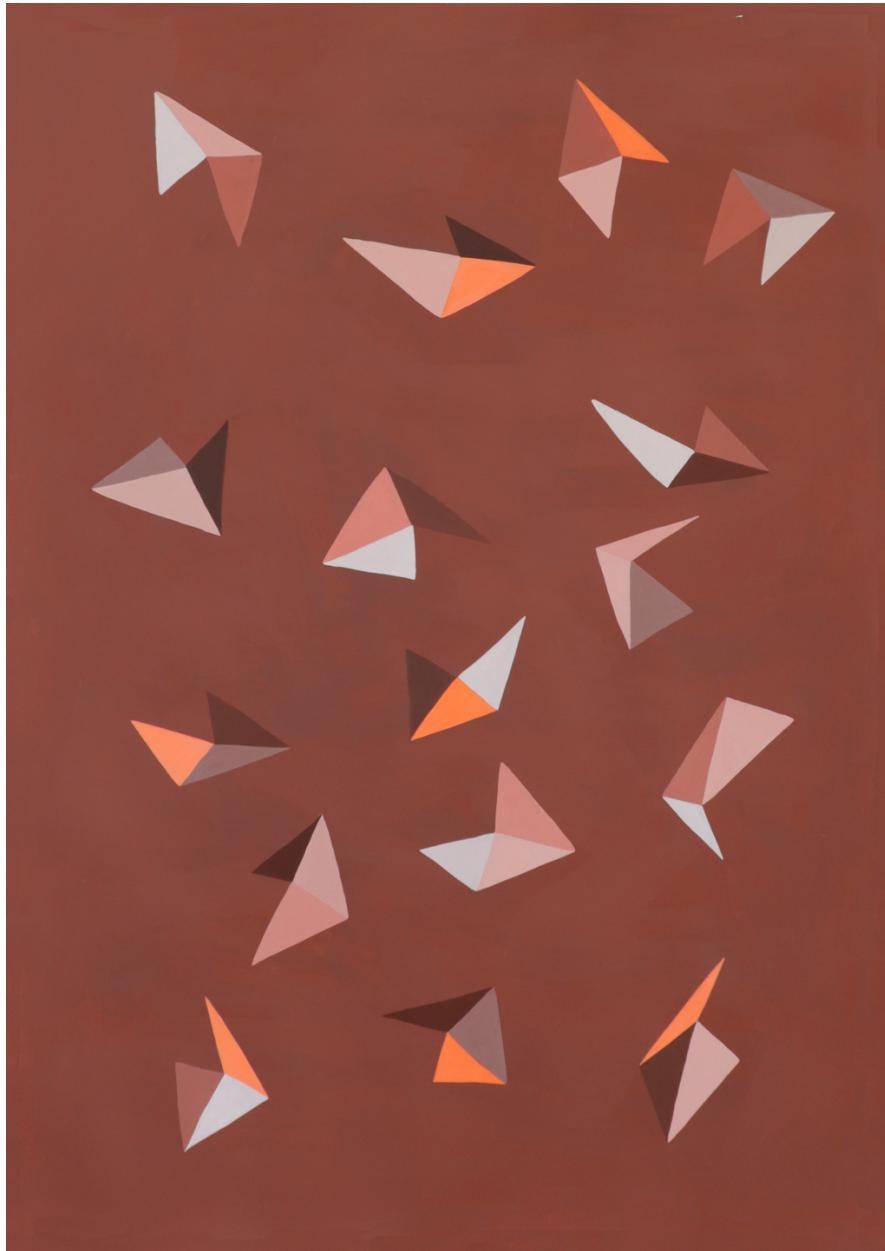

SEARS·PEYTON GALLERY  
NEW YORK·LOS ANGELES

Jen Wink Hays, *Evening*, 2019  
gouache on paper, 60 x 42 in.  
JWH086