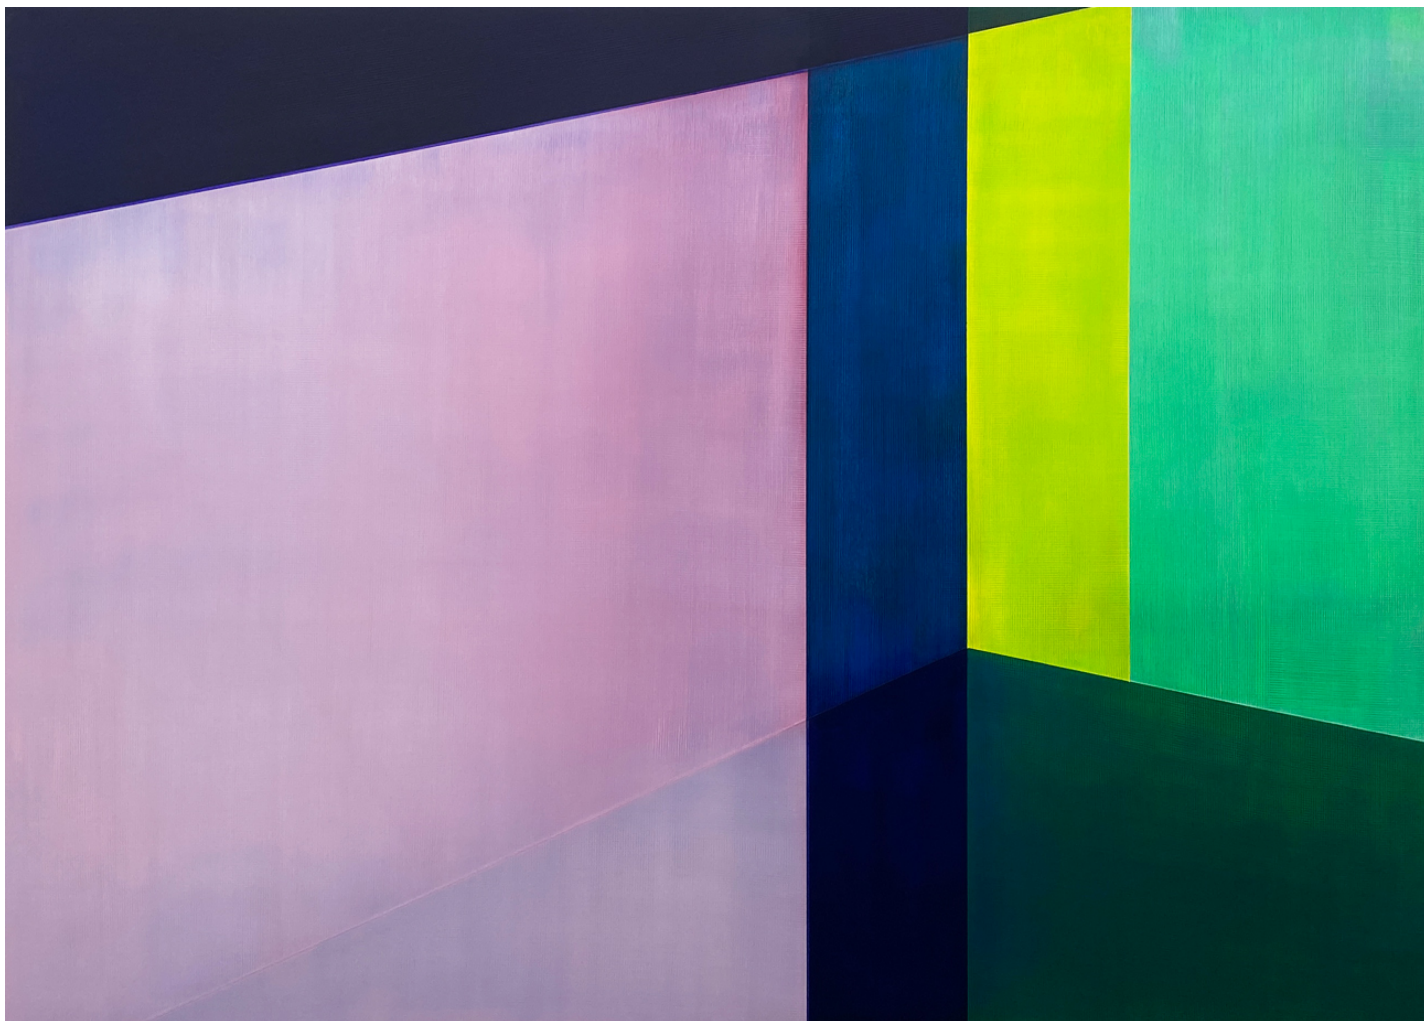

SEARS·PEYTON GALLERY
NEW YORK·LOS ANGELES

Karin Schaefer, *Beyond the Pale*, 2023
oil on panel, 50 x 70 inches
SCHAE130