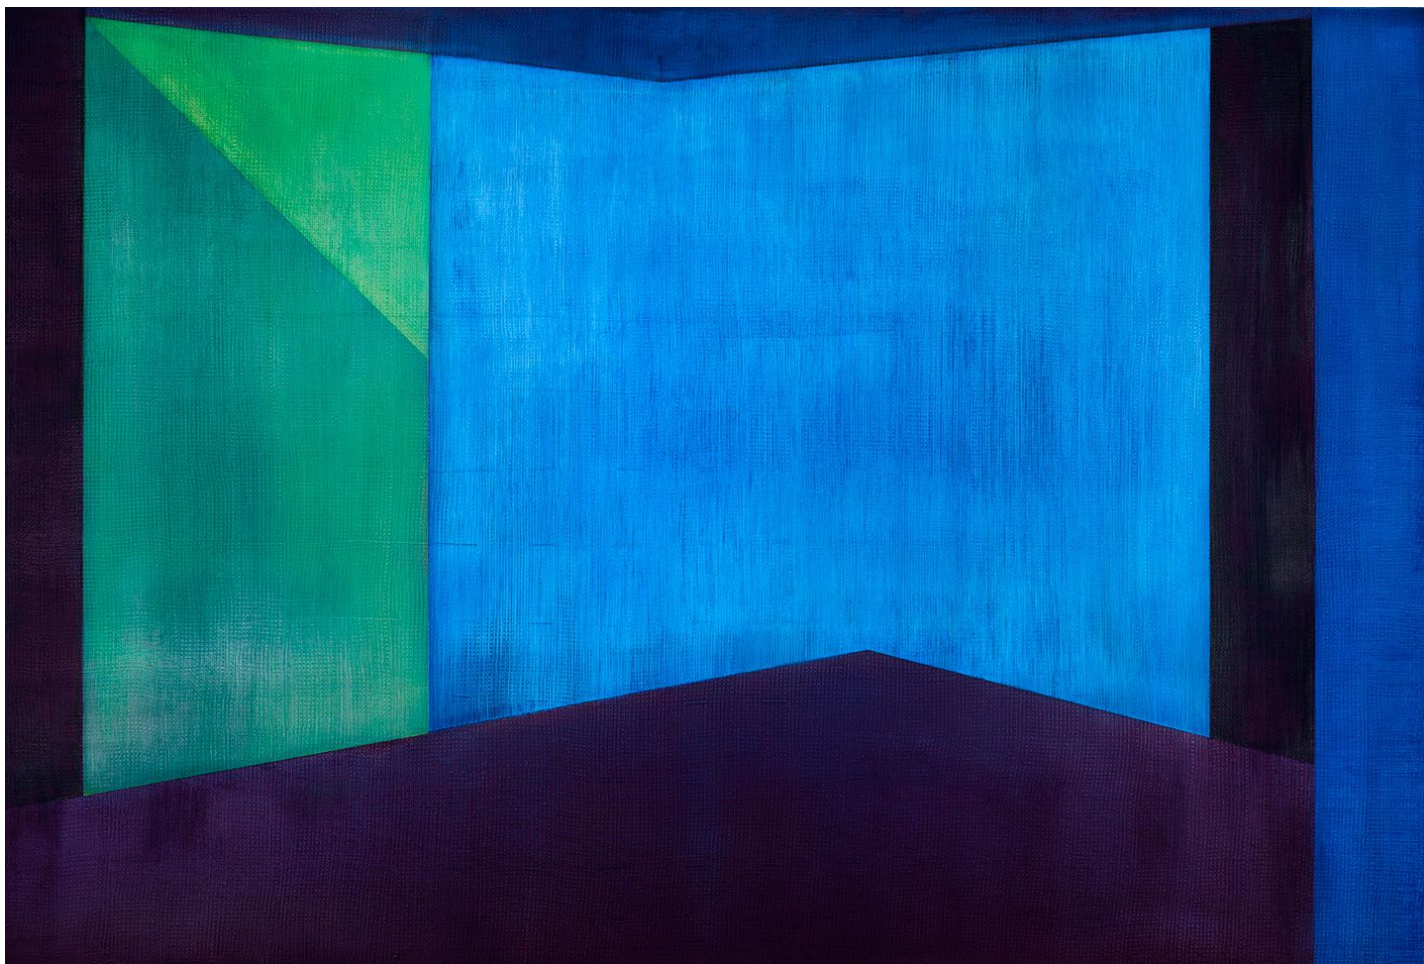

SEARS·PEYTON GALLERY  
NEW YORK·LOS ANGELES

Karin Schaefer, *Moon River*, 2022  
oil on panel, 40 x 60 inches  
SCHAE121