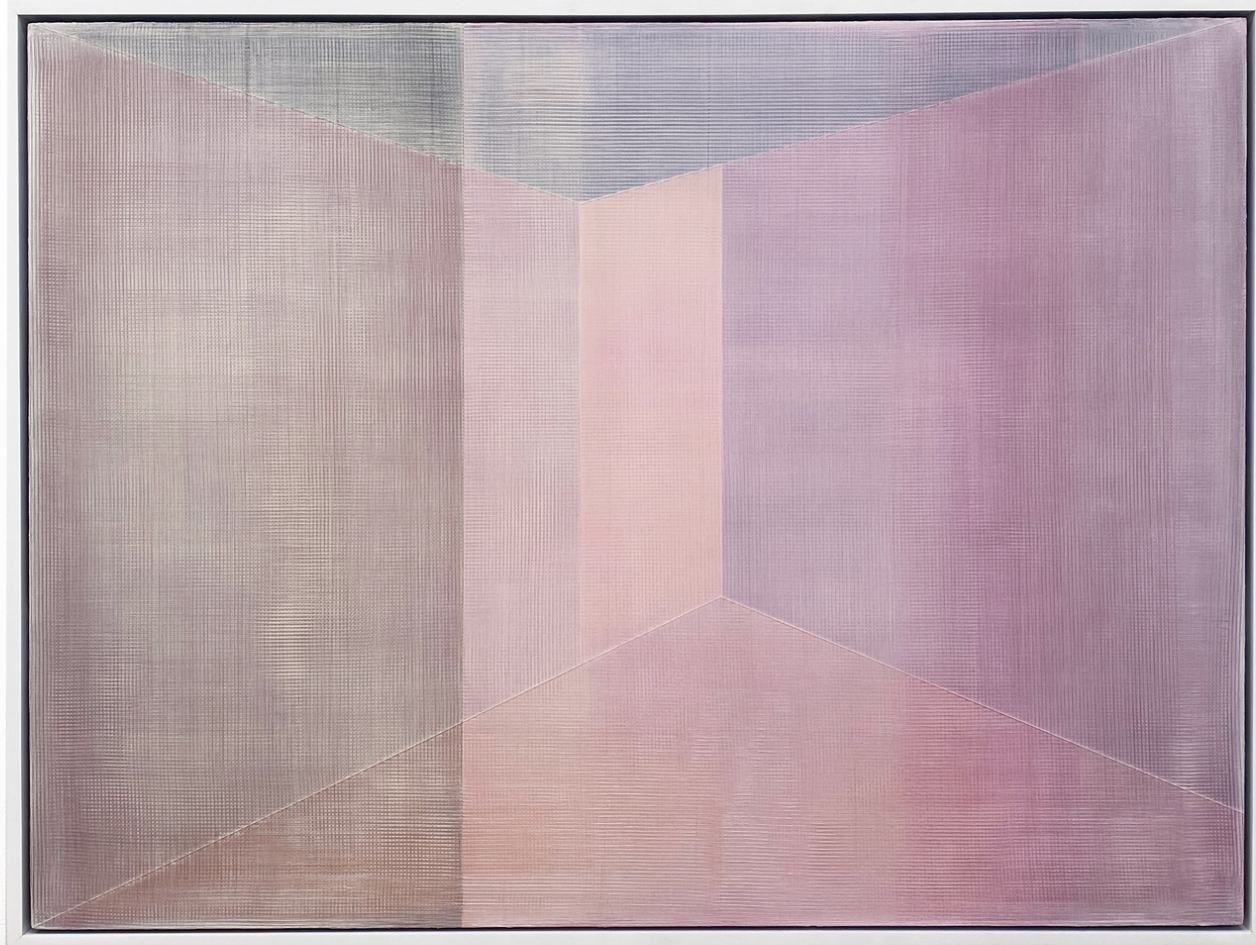

SEARS·PEYTON GALLERY  
NEW YORK·LOS ANGELES

Karin Schaefer, *Perennial (Accretion)*, 2024  
oil on panel, 31 1/4 x 41 1/2 inches framed  
SCHAE131