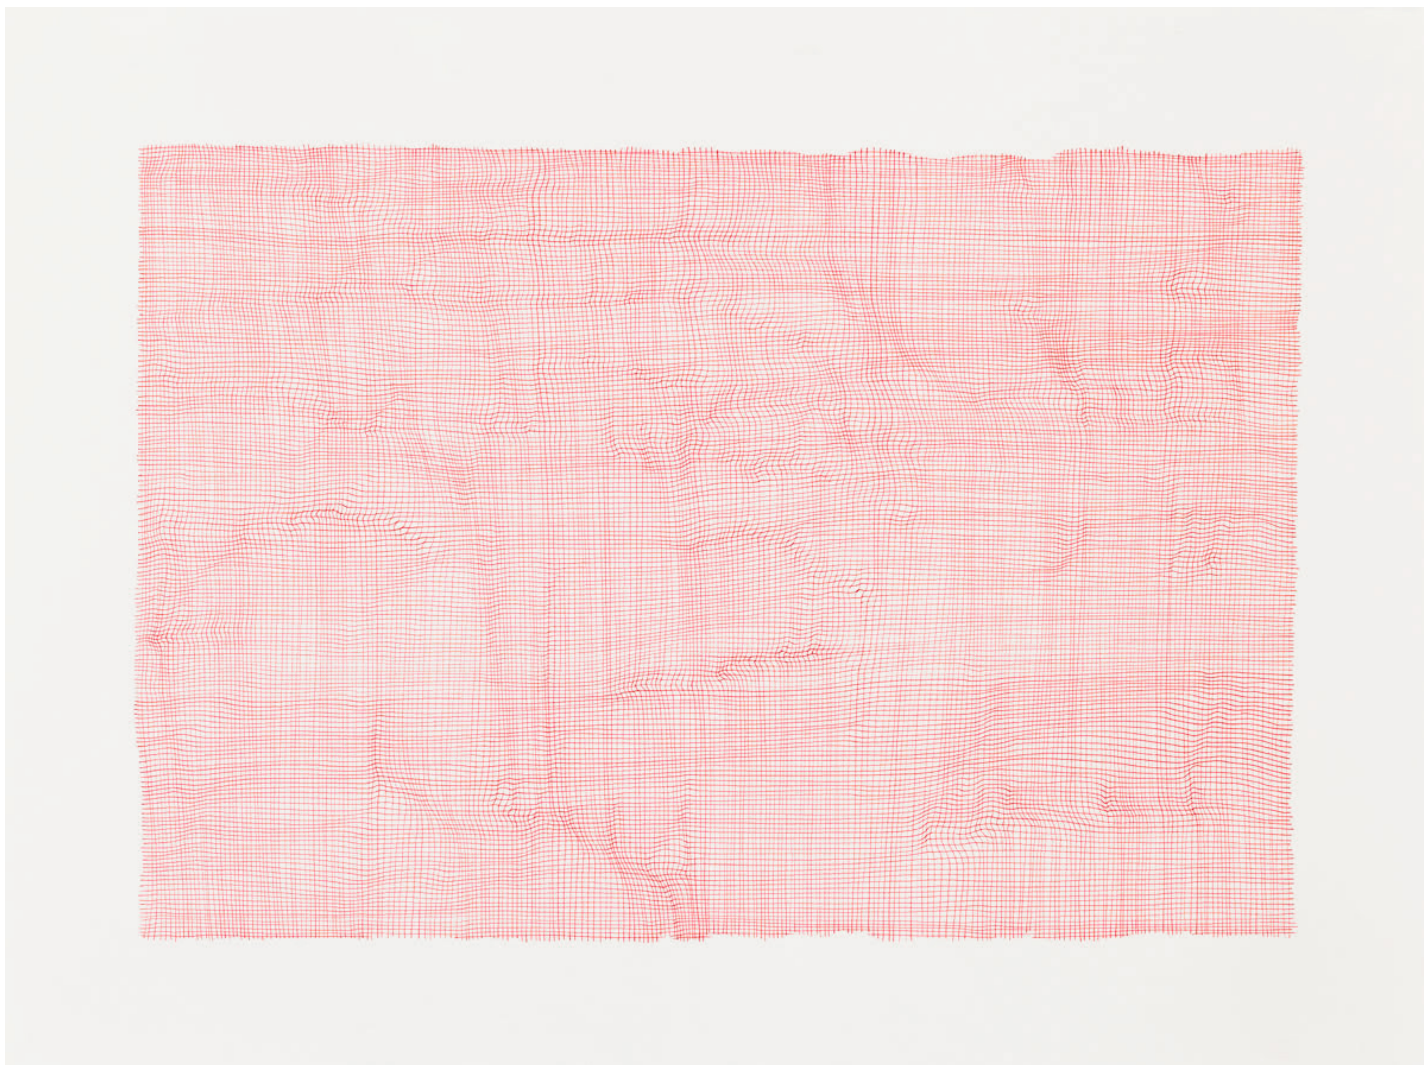

SEARS·PEYTON GALLERY
NEW YORK·LOS ANGELES

Karin Schaefer, *Red Wave Grid*, 2017
ink on paper, 22 x 30 inches
SCHAE087