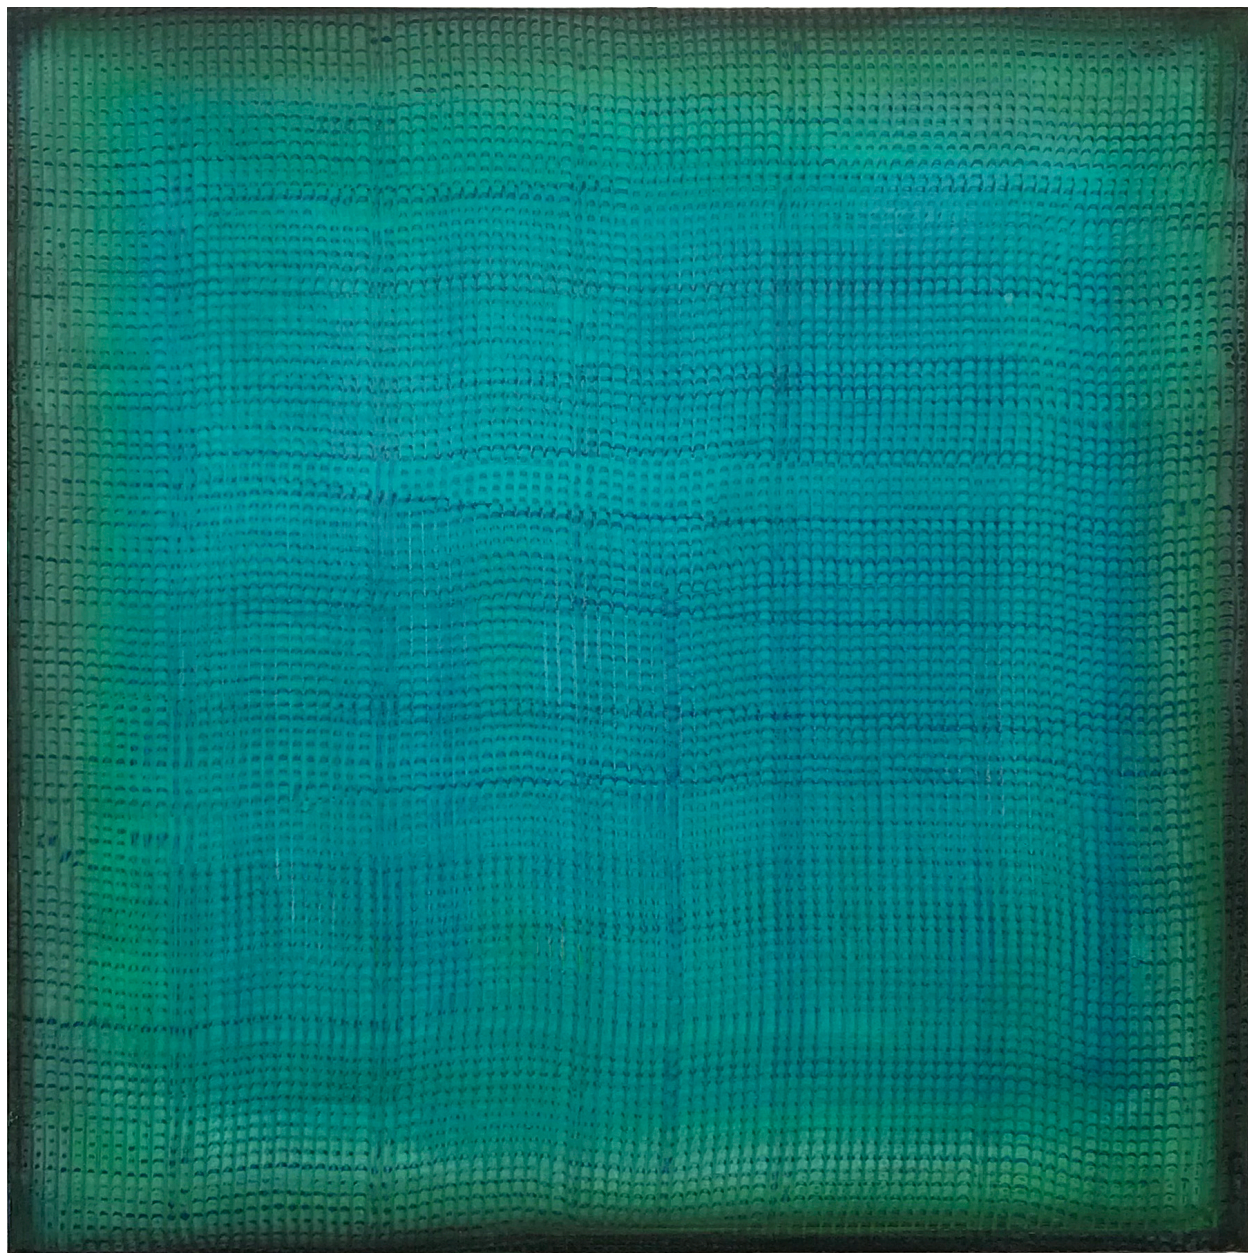

SEARS·PEYTON GALLERY
NEW YORK·LOS ANGELES

Karin Schaefer (LA), *Lacar*, 2018
oil on panel, 16 x 16 inches
SCHAE075