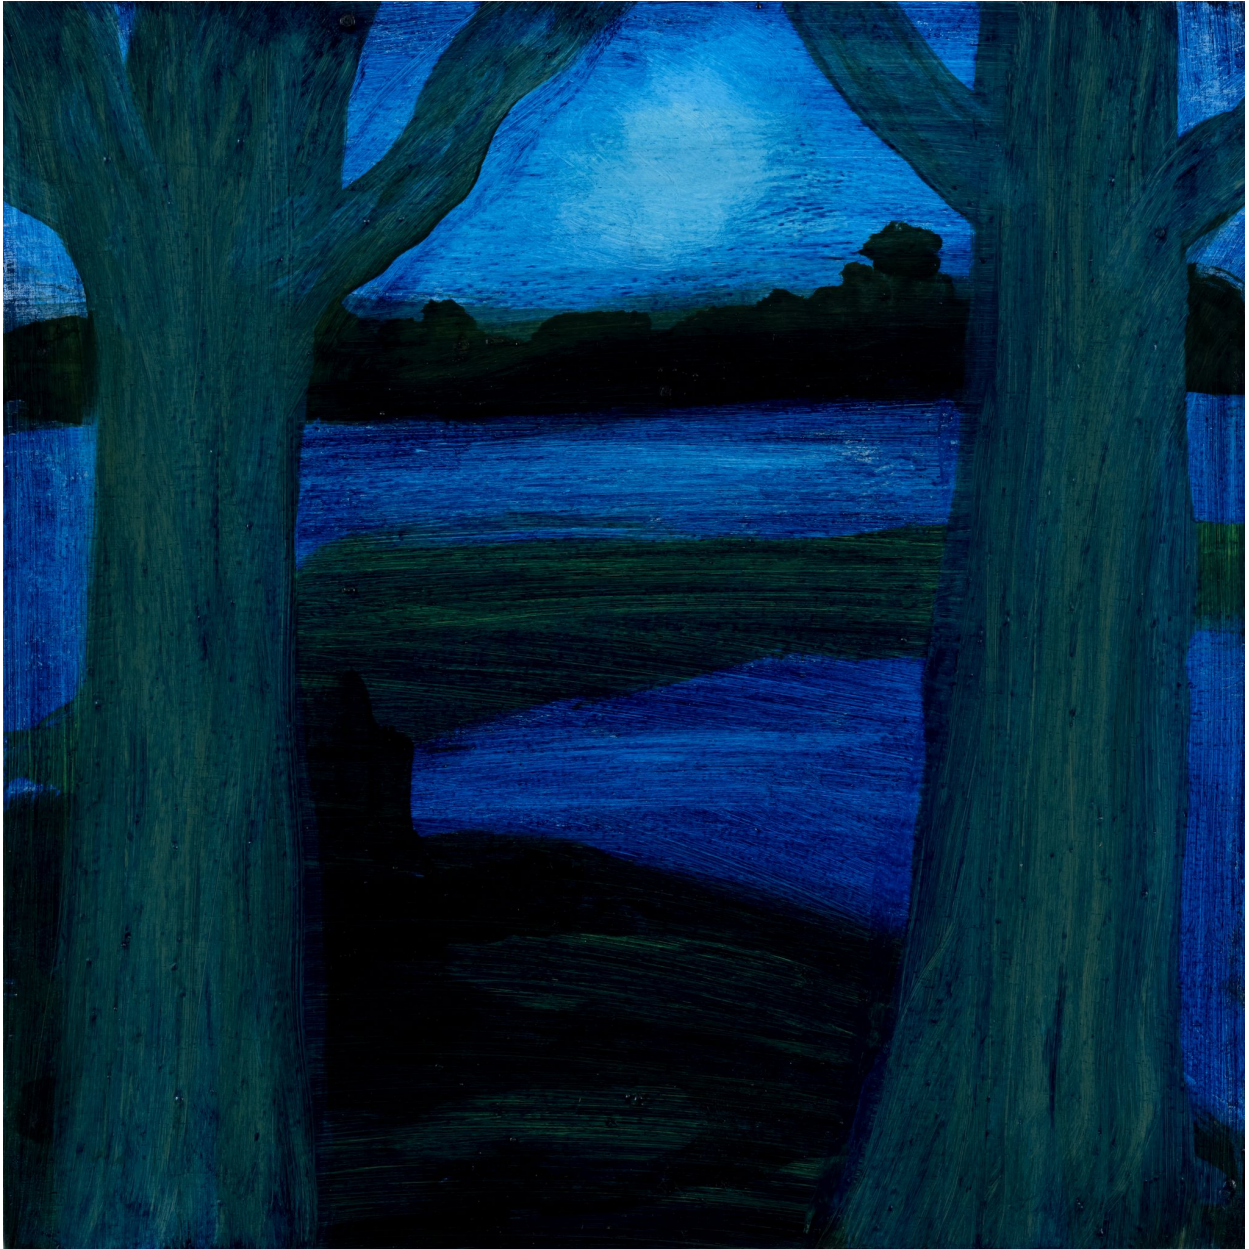

SEARS·PEYTON GALLERY
NEW YORK·LOS ANGELES

Kathryn Lynch, *Between Two Trees*, 2016
oil on panel, 10 x 9 inches
lyn635