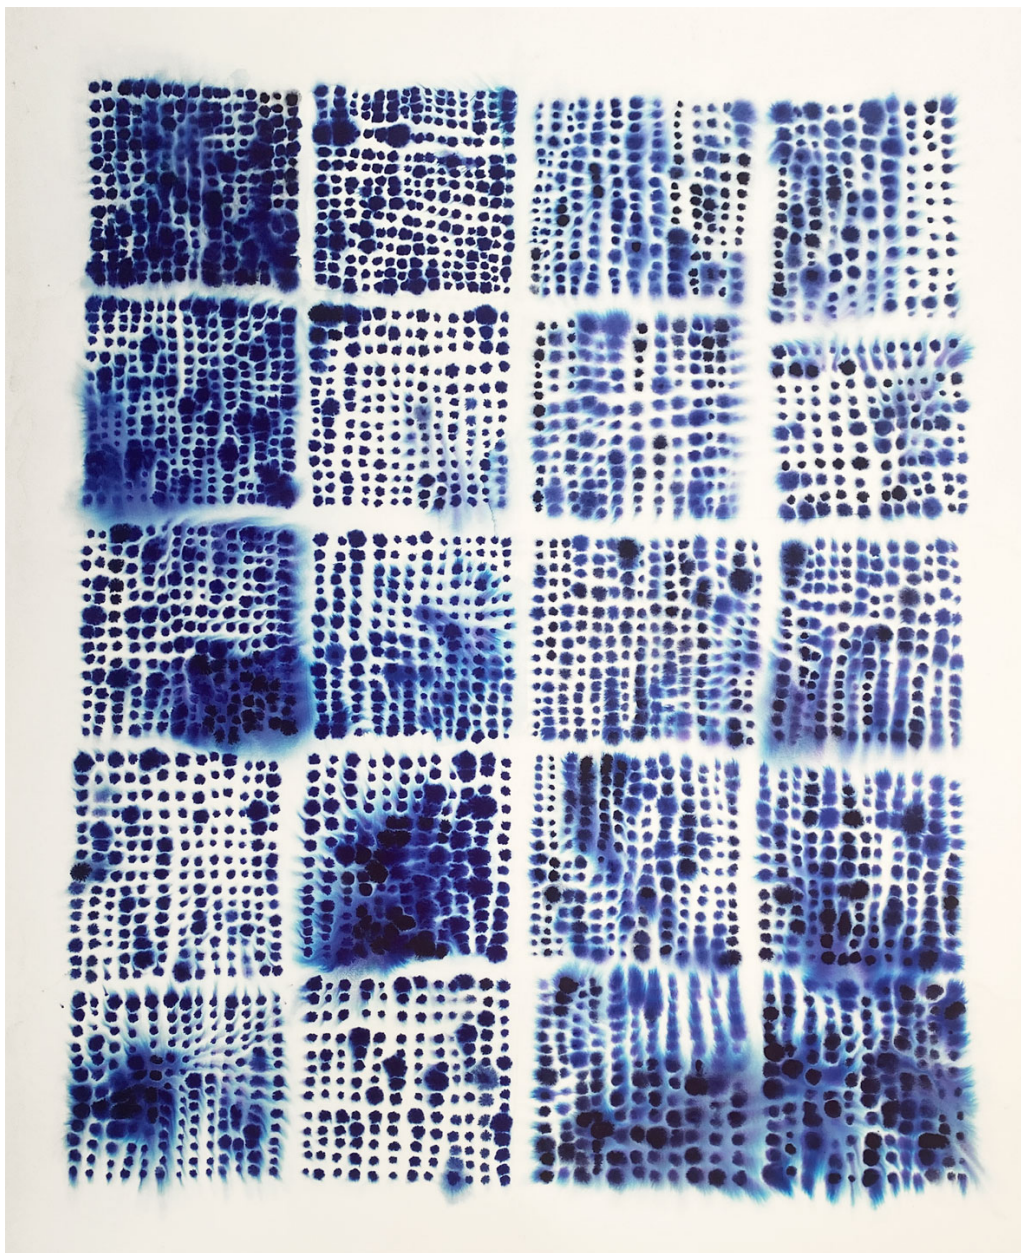

SEARS·PEYTON GALLERY
NEW YORK·LOS ANGELES

Lourdes Sanchez, *Grid Dot 20 Squares*, 2020
ink, watercolor and pencil on paper, 53 x 41 1/2 inches
SANCH866