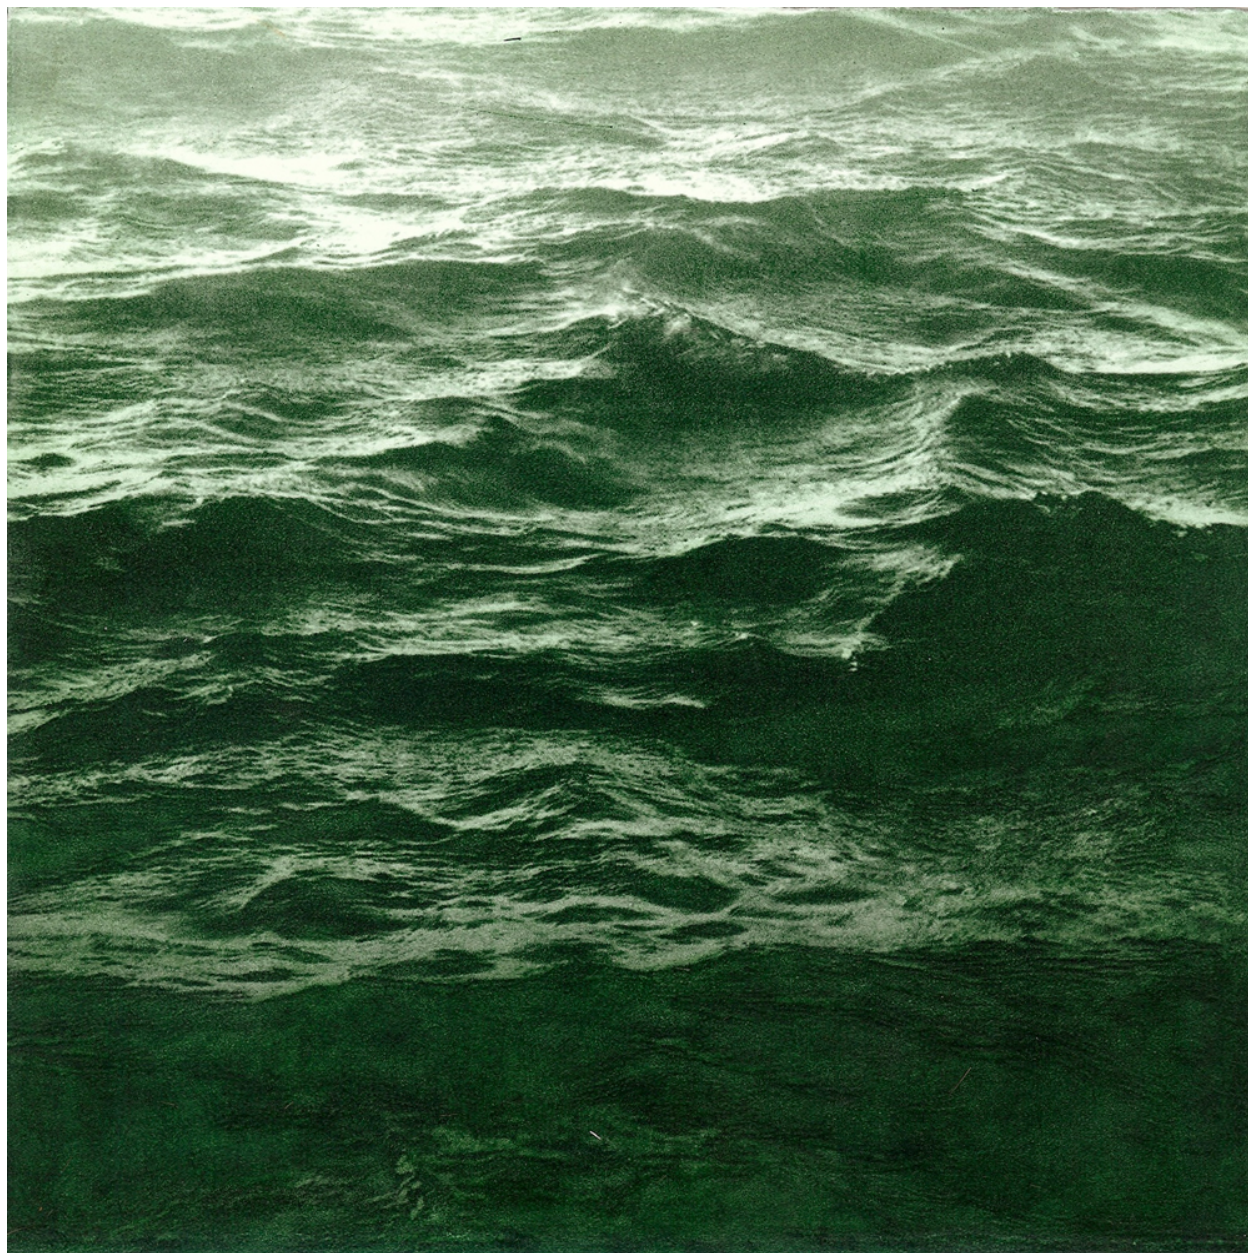

SEARS·PEYTON GALLERY
NEW YORK·LOS ANGELES

MaryBeth Thielhelm, *Forest Green Sea*, 2010
solarplate etching, 8 x 8 inches
THIEL711