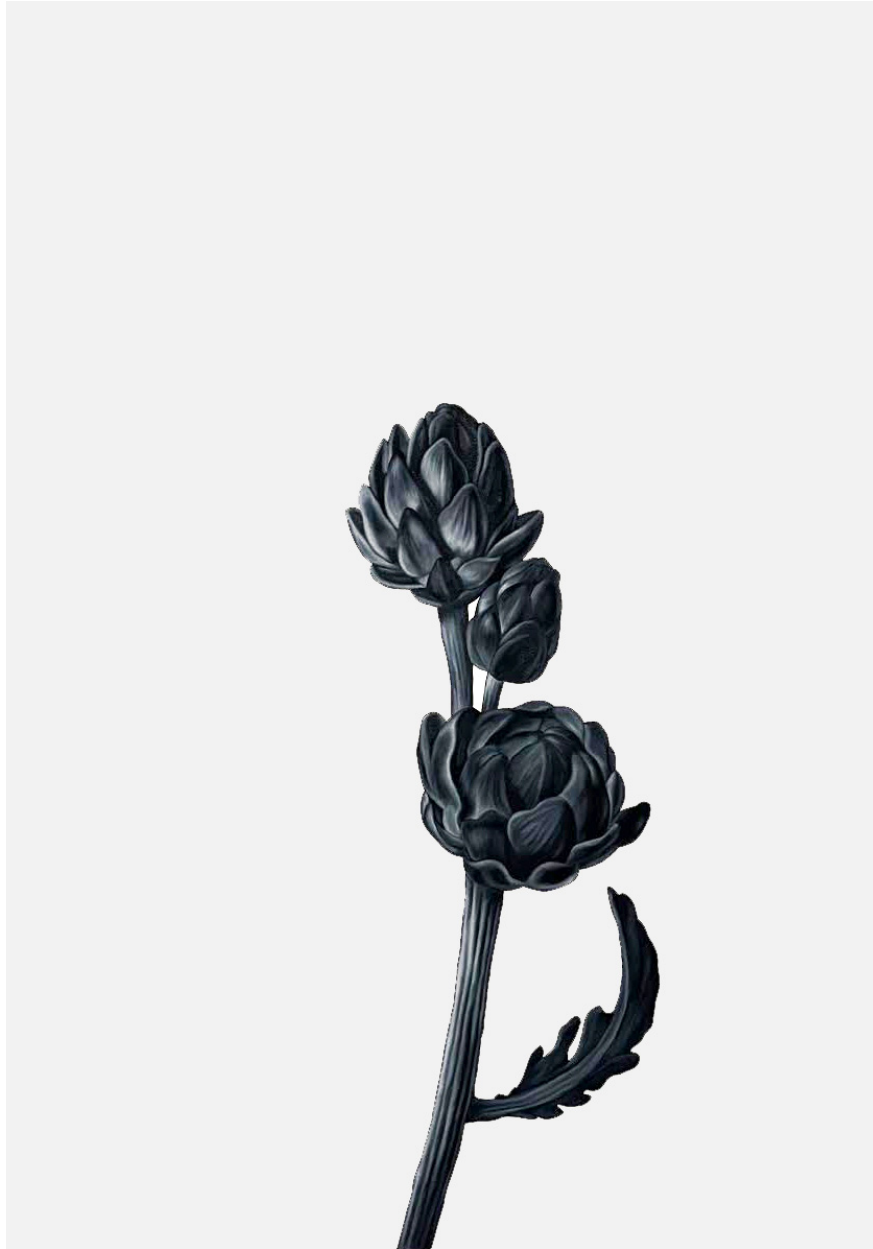

SEARS·PEYTON GALLERY
NEW YORK·LOS ANGELES

Shelley Reed (LA), *Artichoke (after Snyder)*, 2024
oil on paper, 40 x 30 inches
ree306