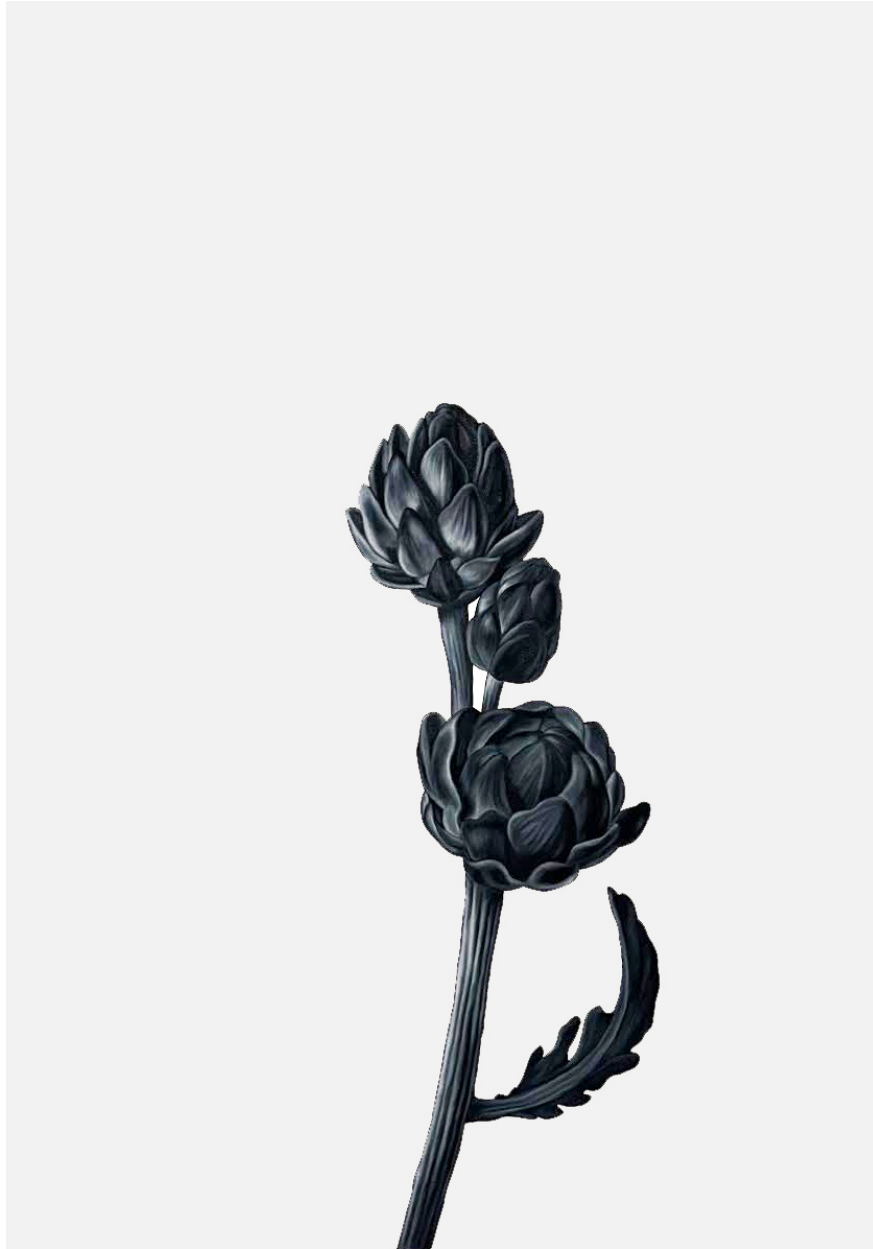

SEARS·PEYTON GALLERY  
NEW YORK·LOS ANGELES

Shelley Reed (LA), *Artichoke (after Snyder)*, 2024  
oil on paper, 40 x 30 inches  
ree306