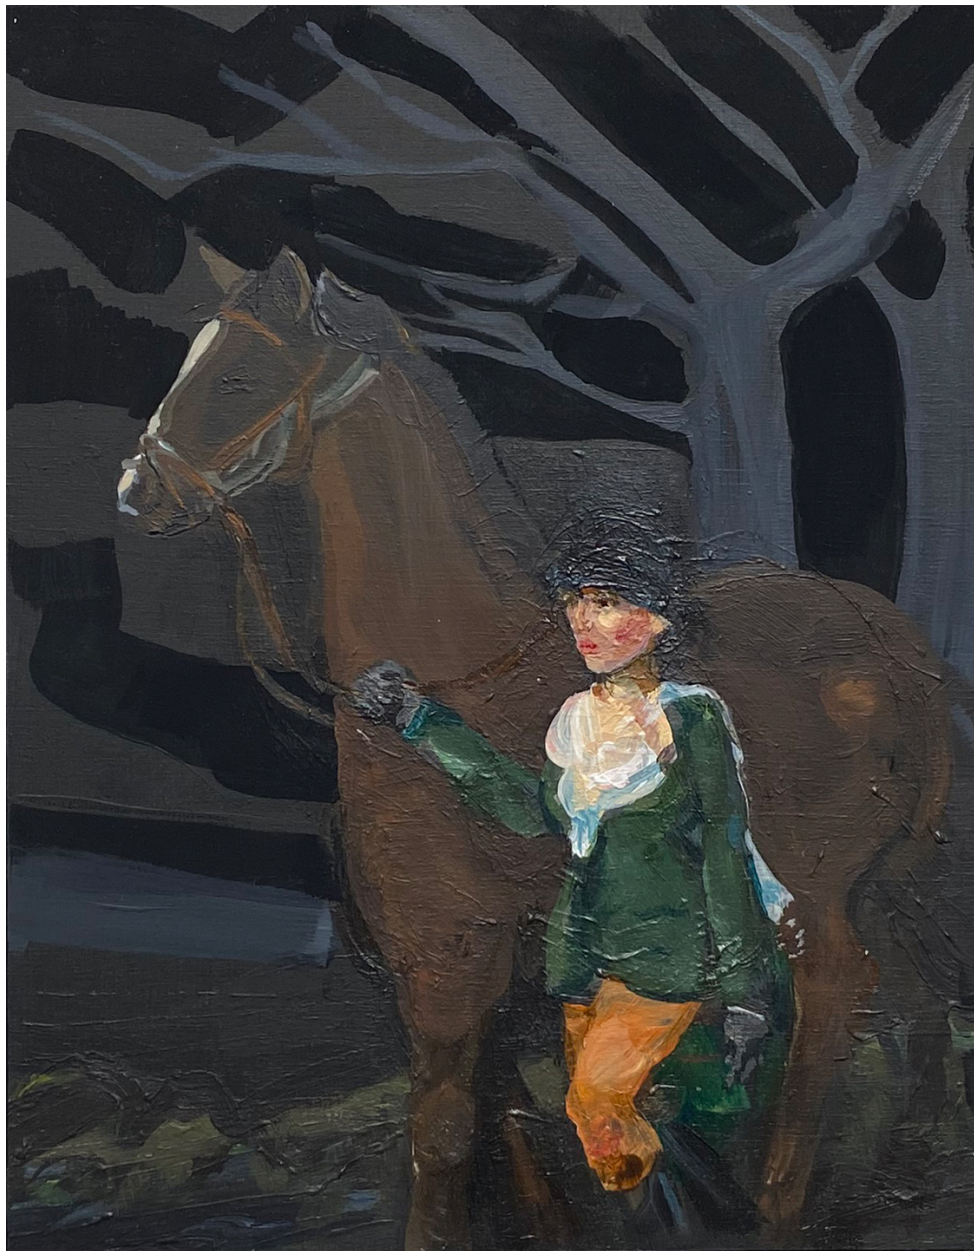

SEARS·PEYTON GALLERY  
NEW YORK·LOS ANGELES

Suzy Spence, *Green Coat*  
12 x 9 inches framed  
SPENC099