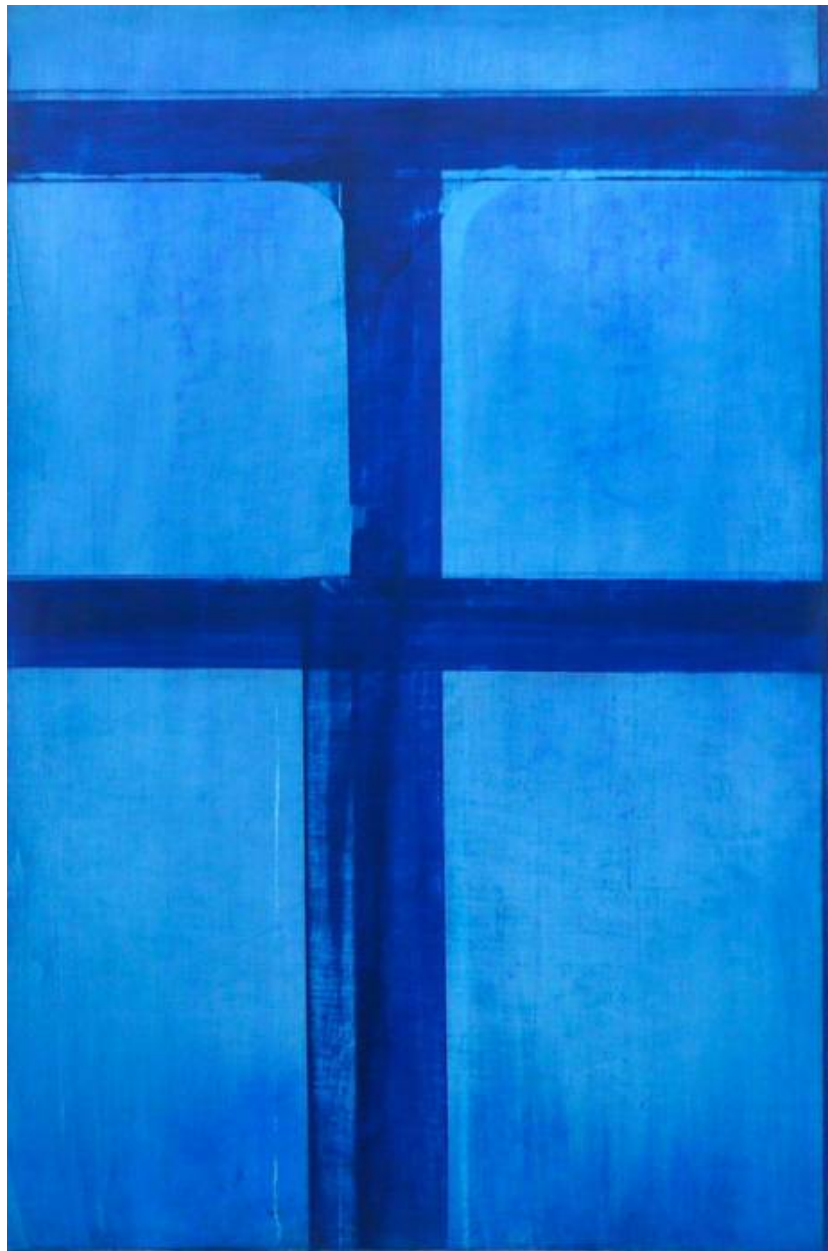

SEARS·PEYTON GALLERY
NEW YORK·LOS ANGELES

Tad Wiley, *Fensterblau*, 2010
enamel on wood, 36 x 24 inches
Wile008