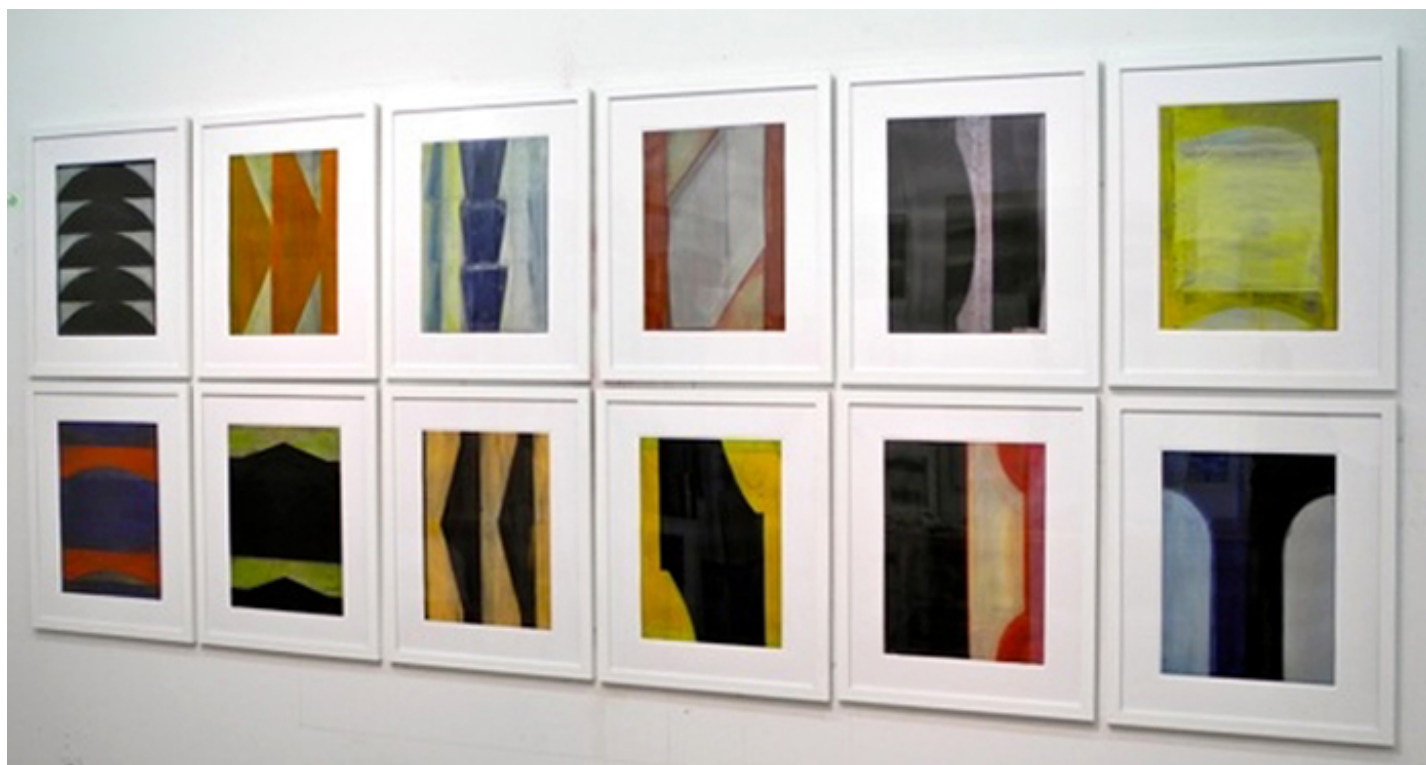

SEARS·PEYTON GALLERY
NEW YORK·LOS ANGELES

Tad Wiley, *Installation*, 2012
Wile036