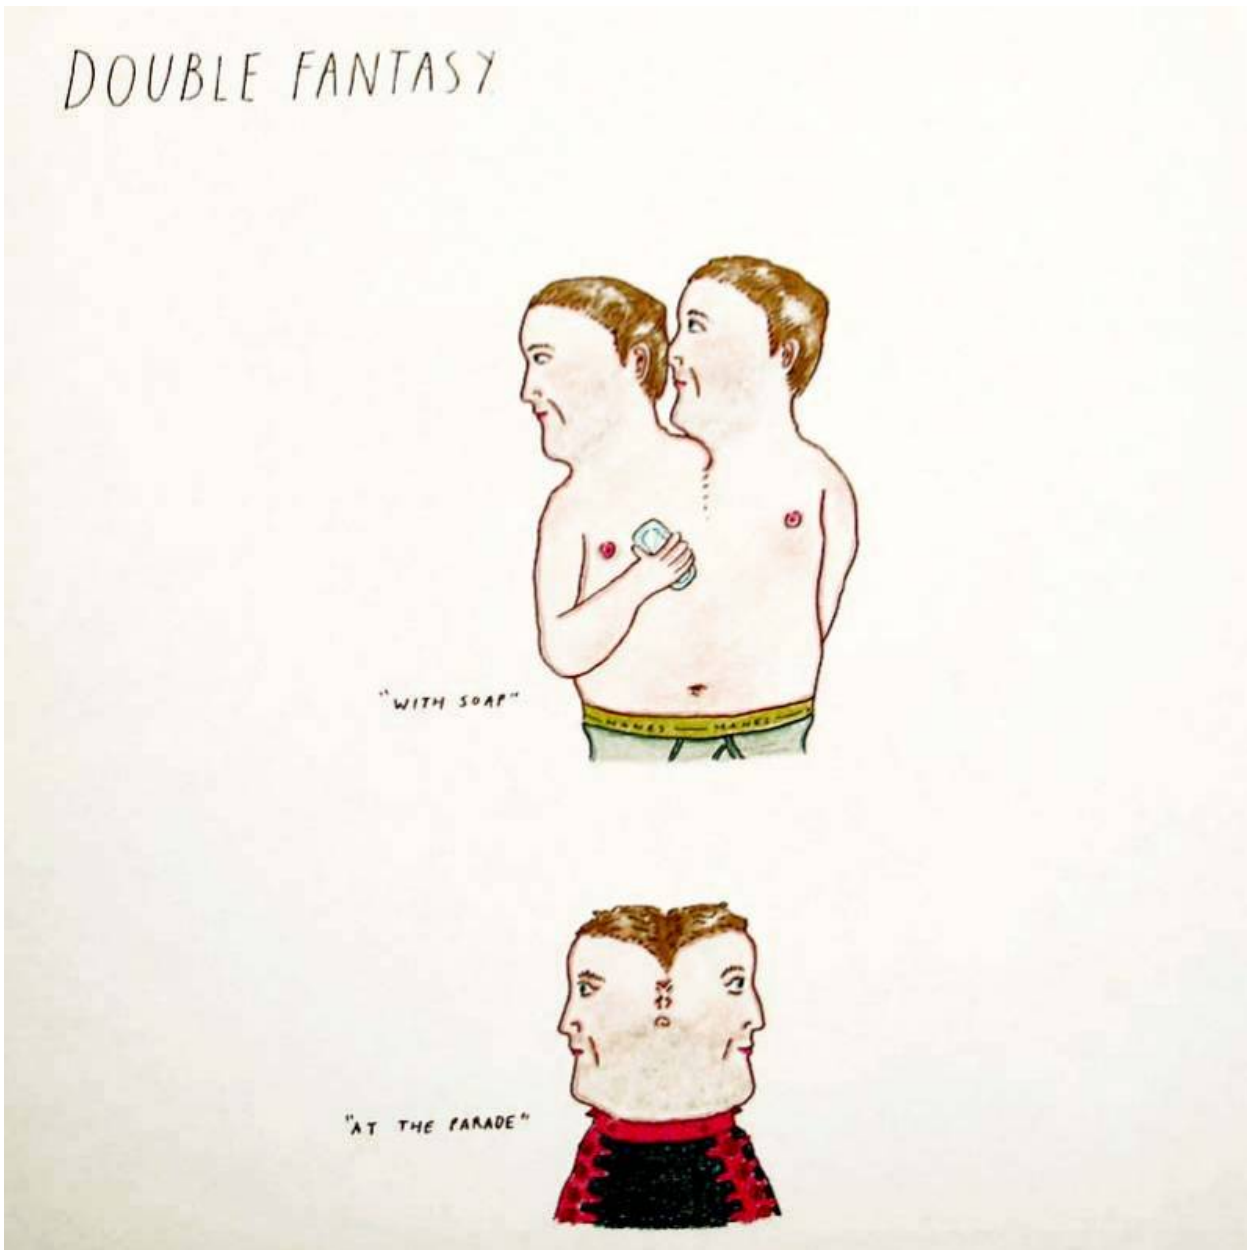

SEARS·PEYTON·GALLERY
NEW YORK·LOS ANGELES

Eric Lebofsky, *Double Fantasy*, 2005
ink, colored pencil on paper, 12.5 x 12.5 inches
LEB066