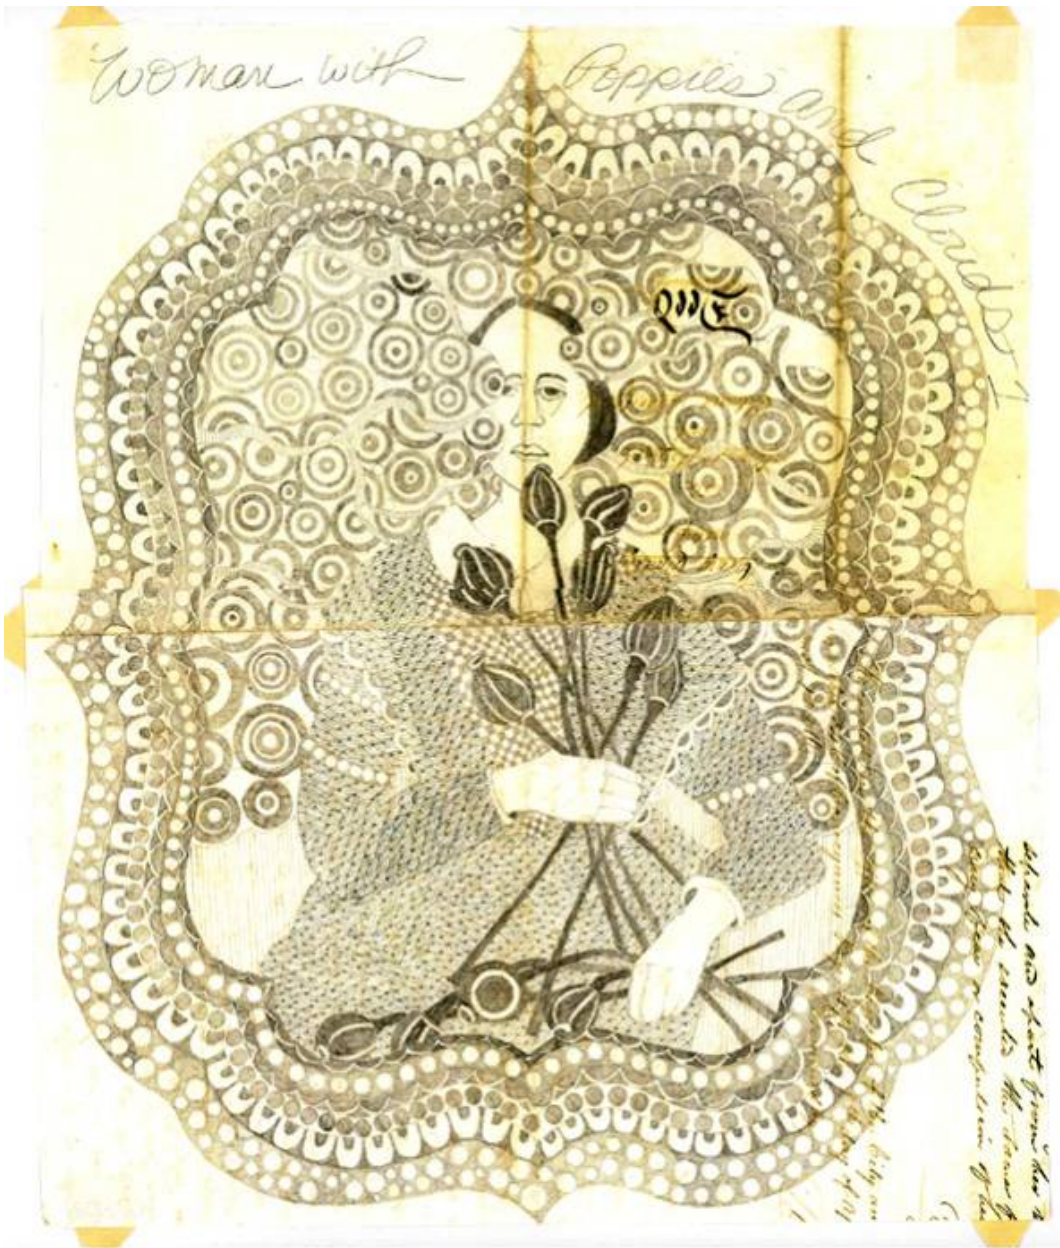

SEARS·PEYTON·GALLERY
NEW YORK·LOS ANGELES

Roz Leibowitz, *Women with Poppies and Clouds*, 2003
graphite on vintage paper, 14 x 13 inches
LEIB021