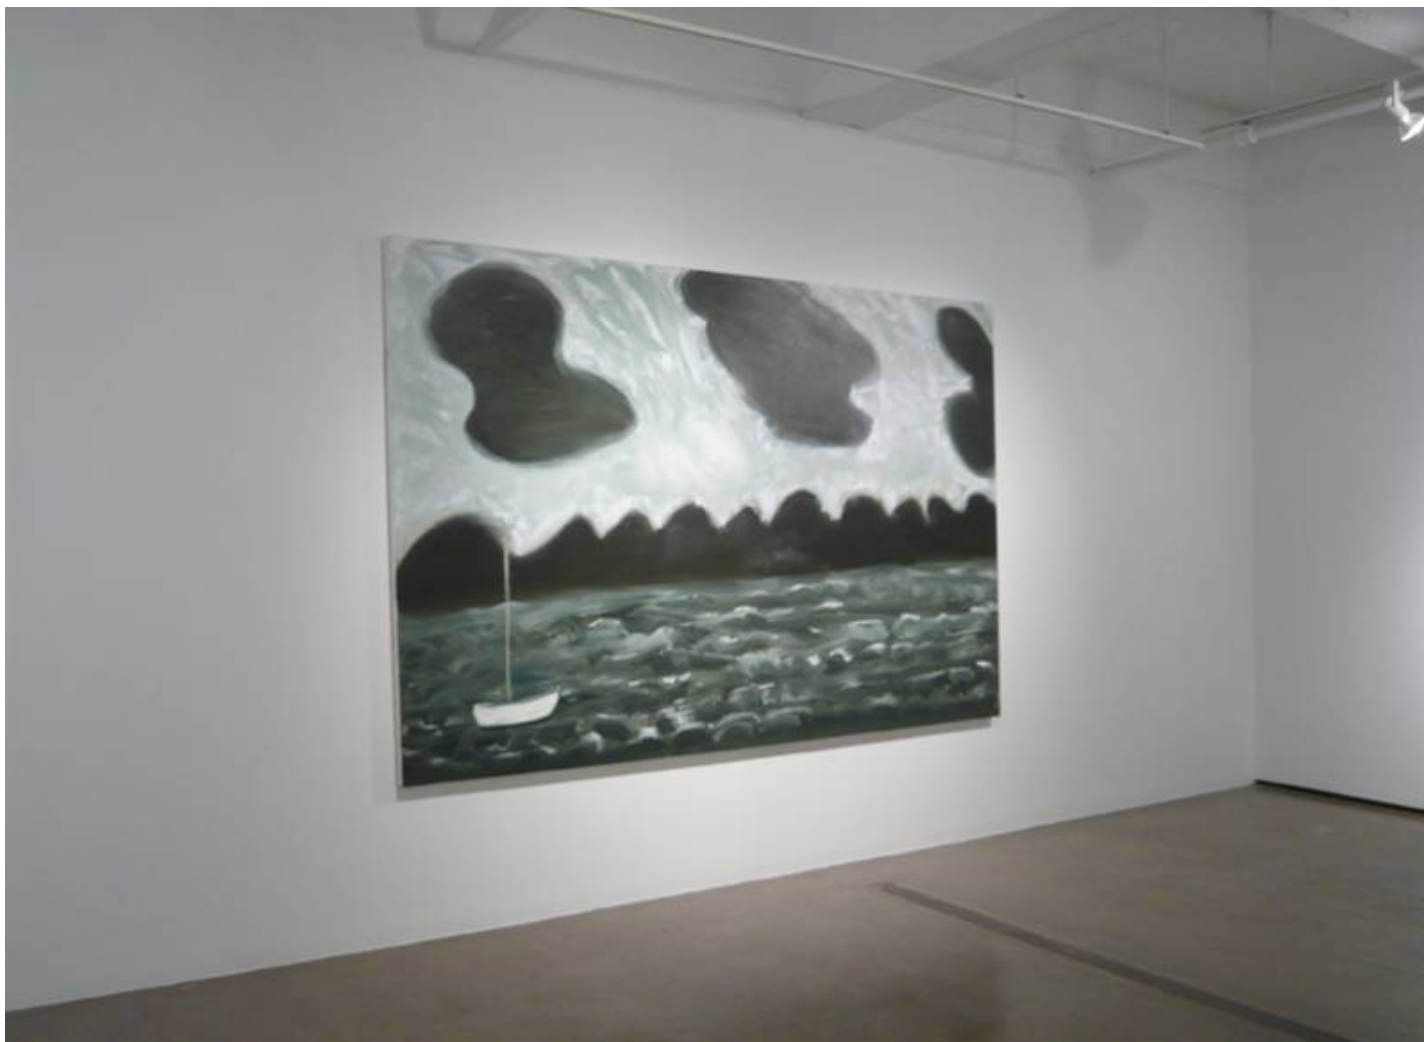

SEARS·PEYTON GALLERY
NEW YORK·LOS ANGELES

Kathryn Lynch, *Choppy Waters Installation*, 2010
lyn371