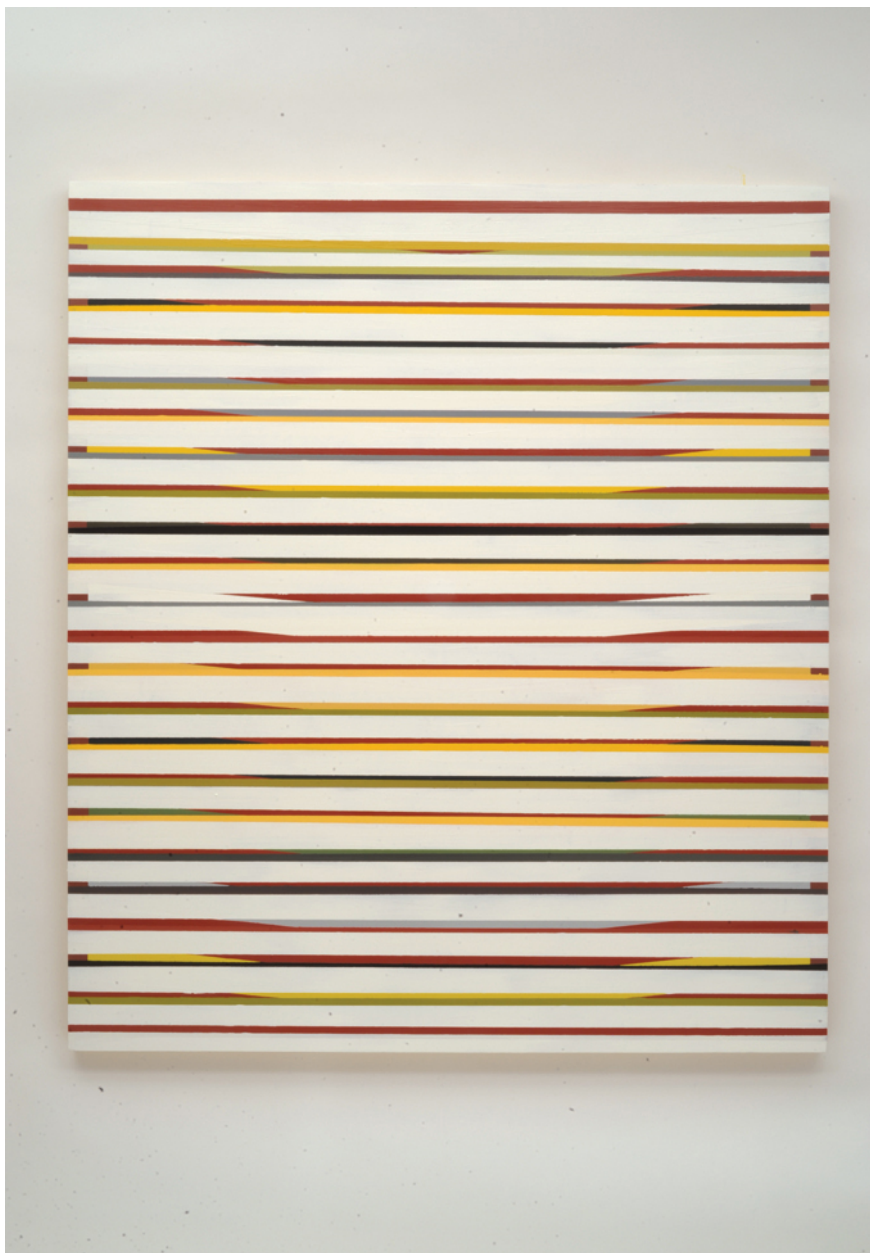

SEARS·PEYTON GALLERY
NEW YORK·LOS ANGELES

Andrew Zimmerman, *Broken Ladder*, 2012
acrylic and oil on wood panel, 48 x 42 inches
ZIM279