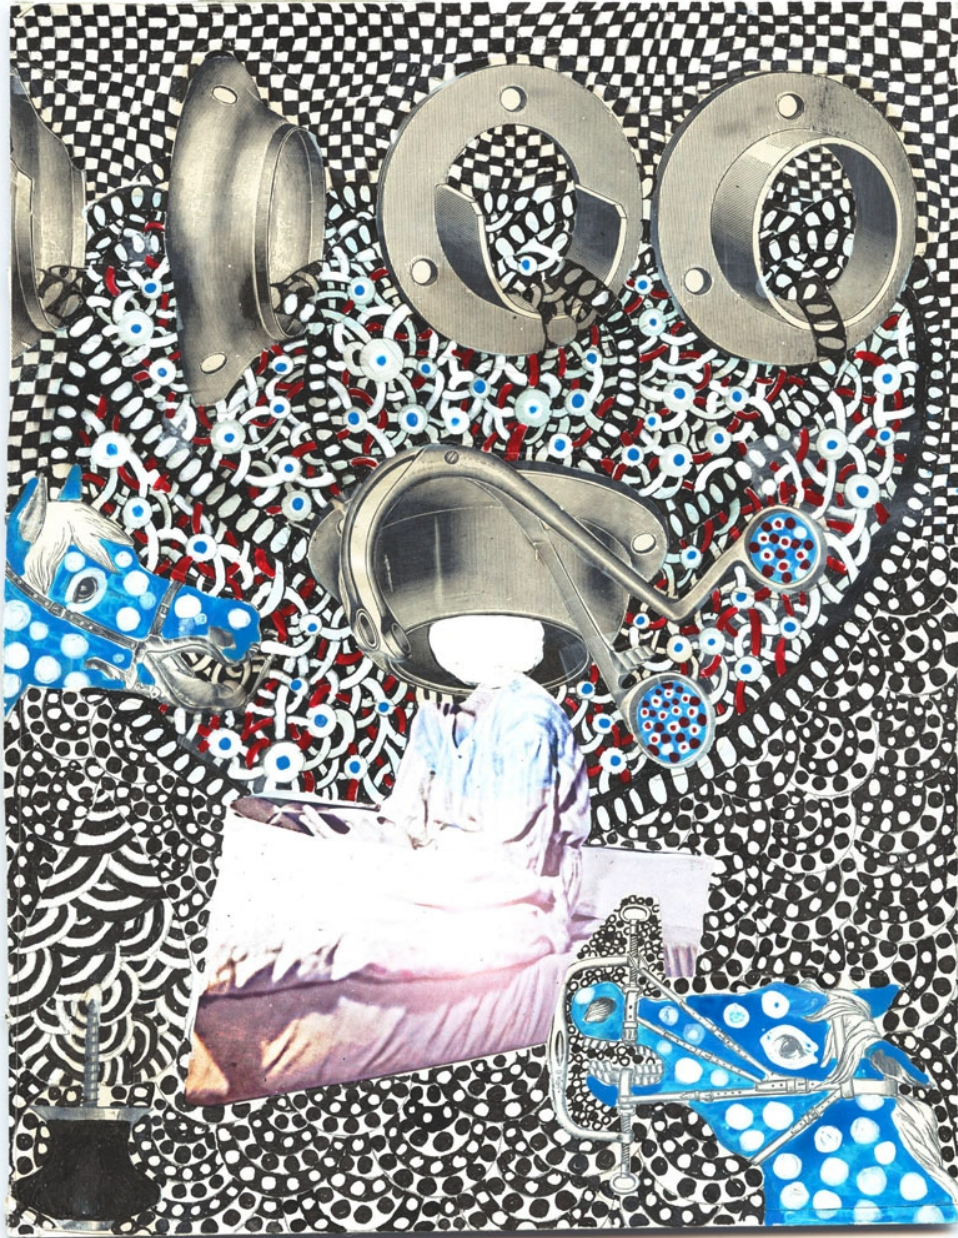

SEARS·PEYTON·GALLERY
NEW YORK·LOS ANGELES

Roz Leibowitz, *The Blue Light*, 2009
ink and collage on board, 9 x 7 inch paper, 14 1/2 x 12 1/4 inch
frame
LEIB094