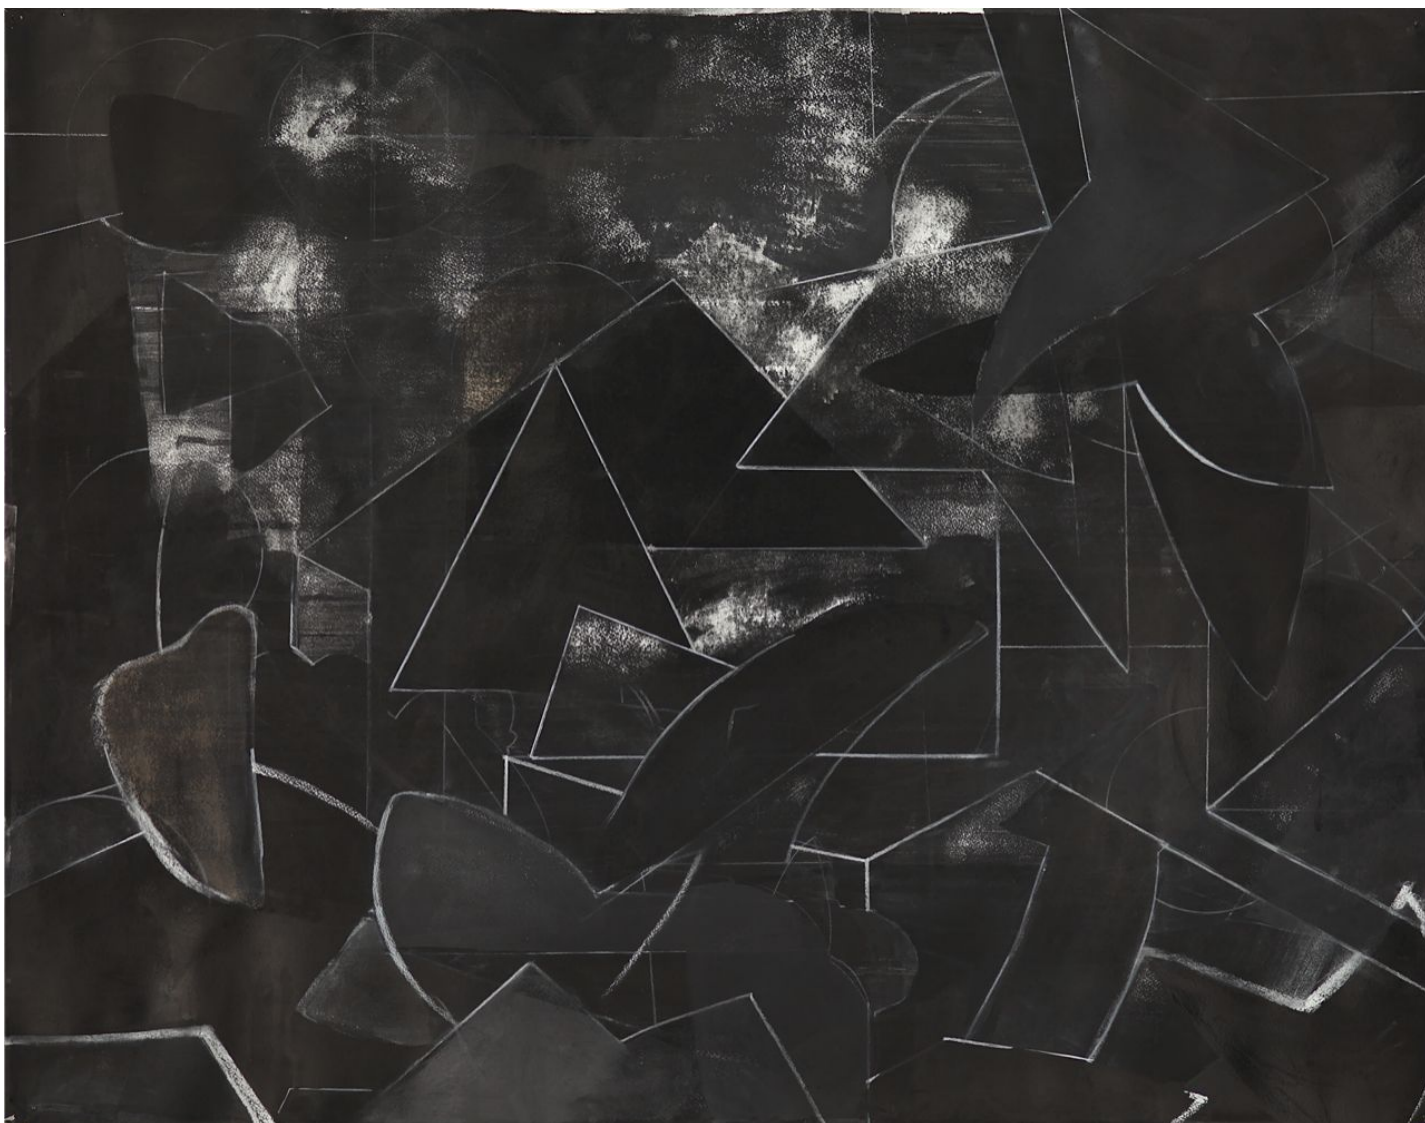

SEARS·PEYTON·GALLERY
NEW YORK·LOS ANGELES

Celia Gerard, *Madrid I (Subterranean)*, 2011-2013
mixed media on paper, 35 x 45 inches/ 40 x 50 inches framed
GER057