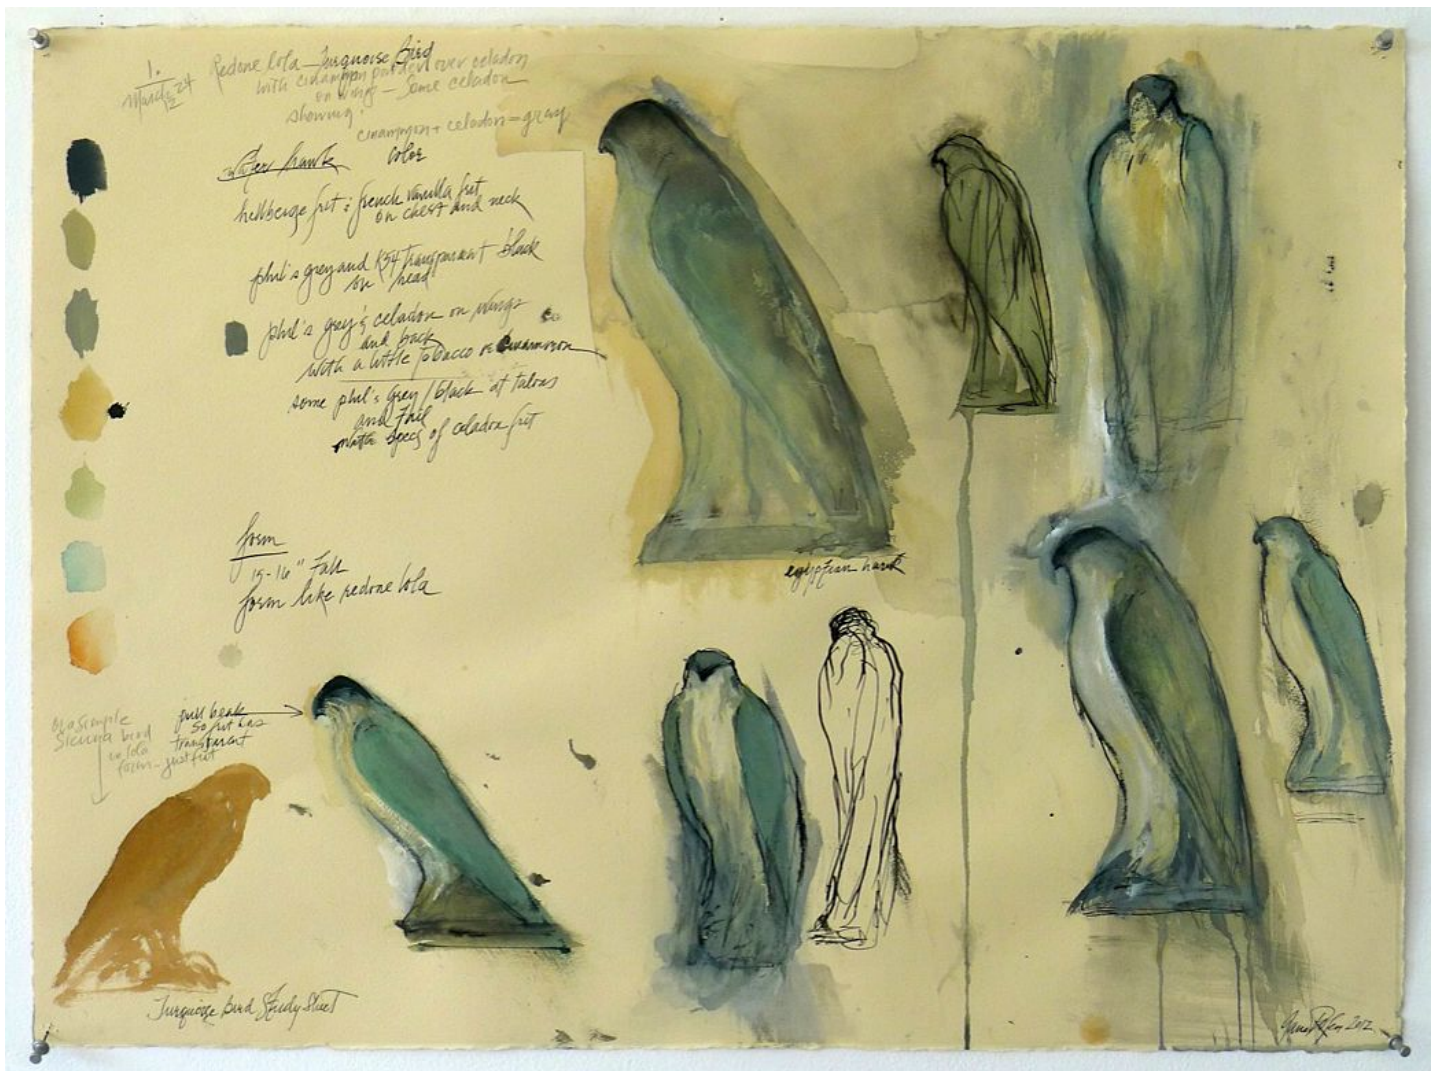

SEARS·PEYTON GALLERY
NEW YORK·LOS ANGELES

Jane Rosen (LA), *Turquoise Bird Study*, 2012
Korean watercolor, ink, and gouache, 22 x 30 inches
ROSEN243