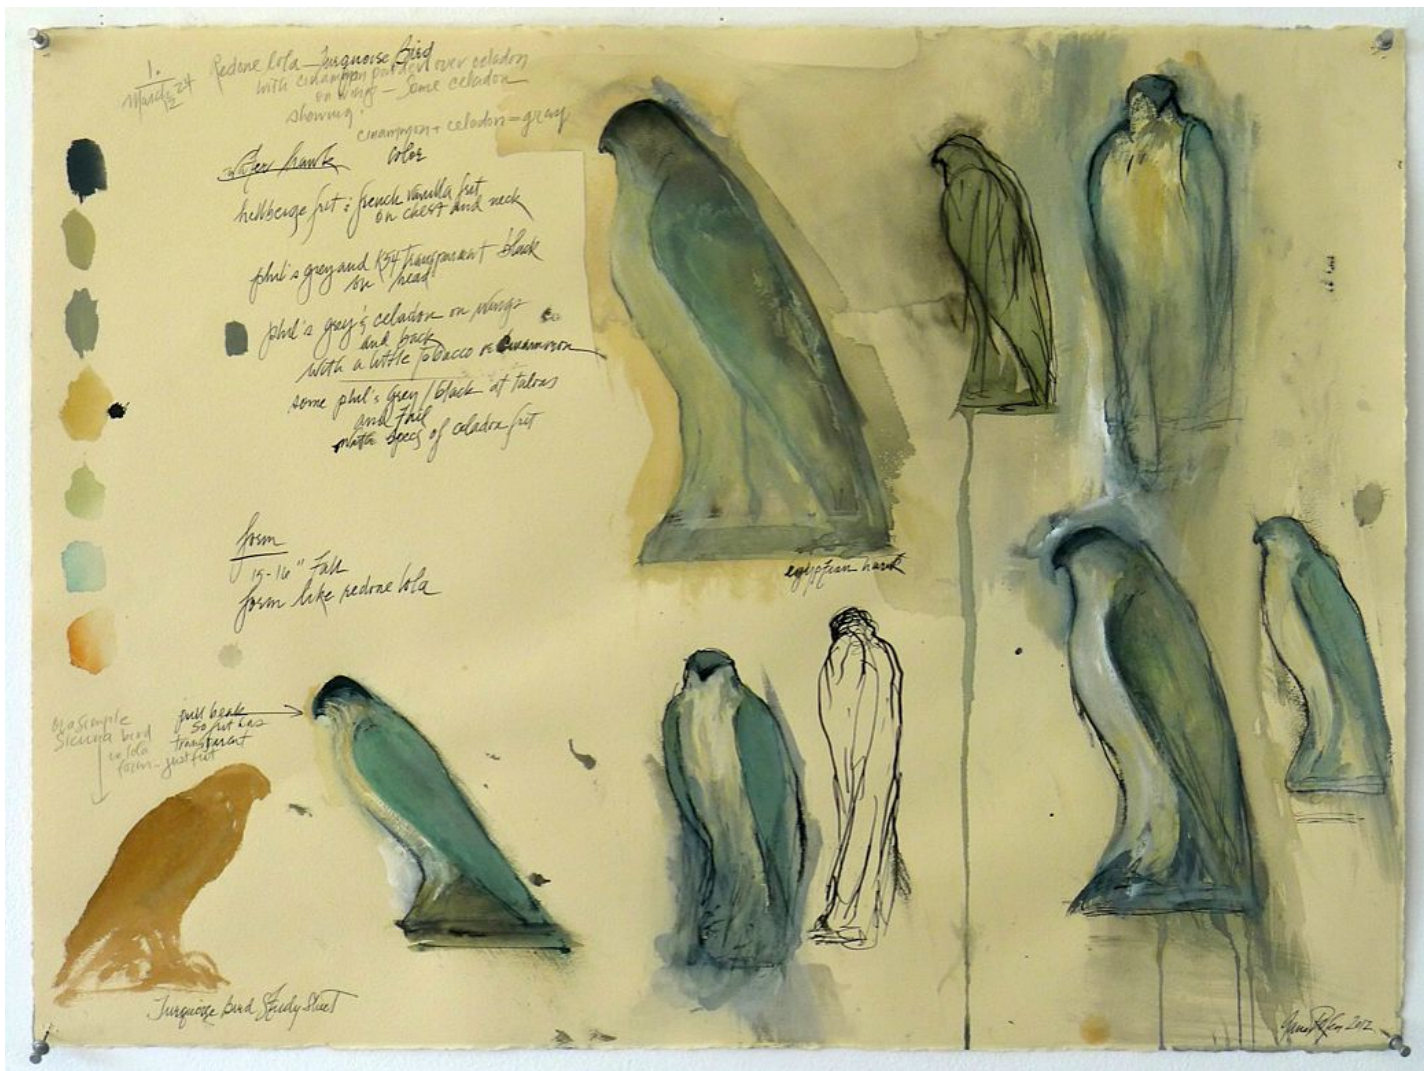

SEARS·PEYTON GALLERY
 NEW YORK·LOS ANGELES

Jane Rosen, *Turquoise Bird Study*, 2012
 Korean watercolor, ink, and gouache, 22 x 30 inches
 ROSEN243