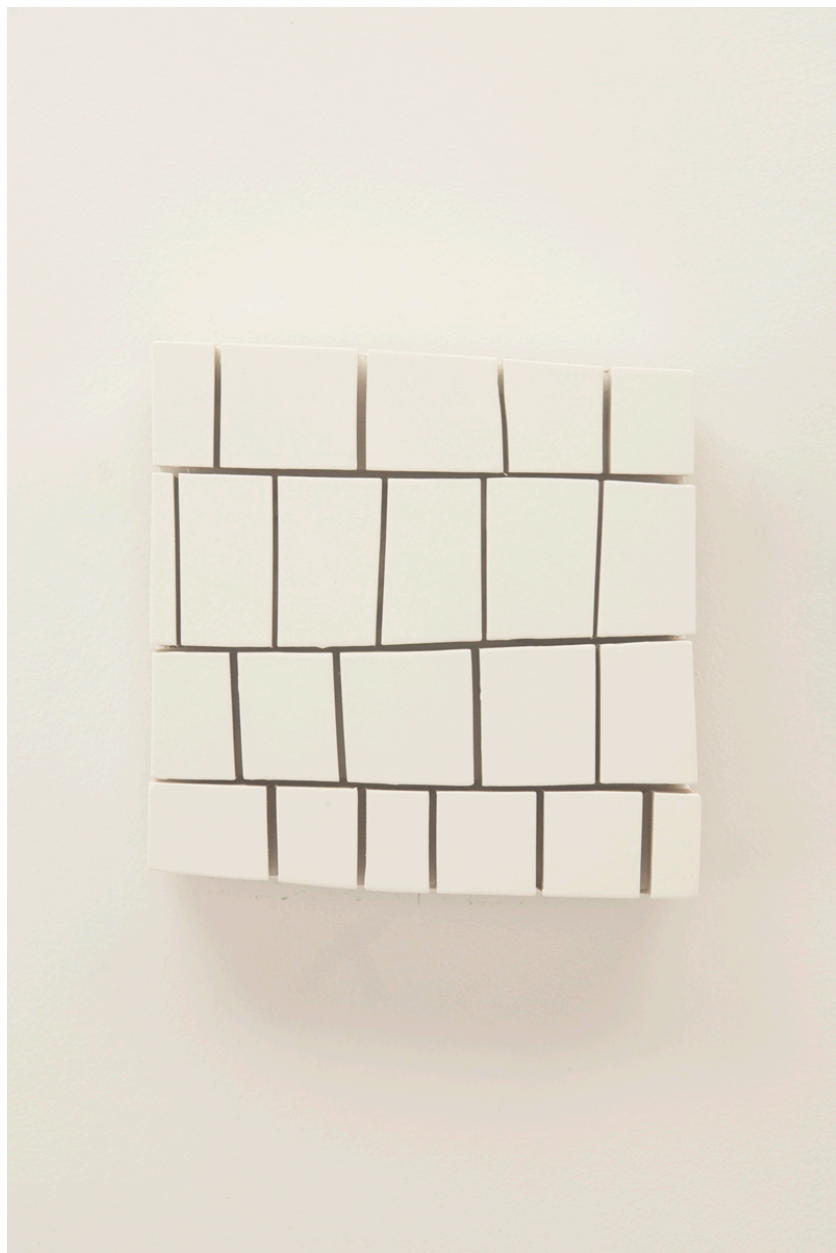

SEARS·PEYTON GALLERY
NEW YORK·LOS ANGELES

Andrew Zimmerman, *Snow White*, 2015
lacquer on panel, 8 x 8 inches
ZIM352