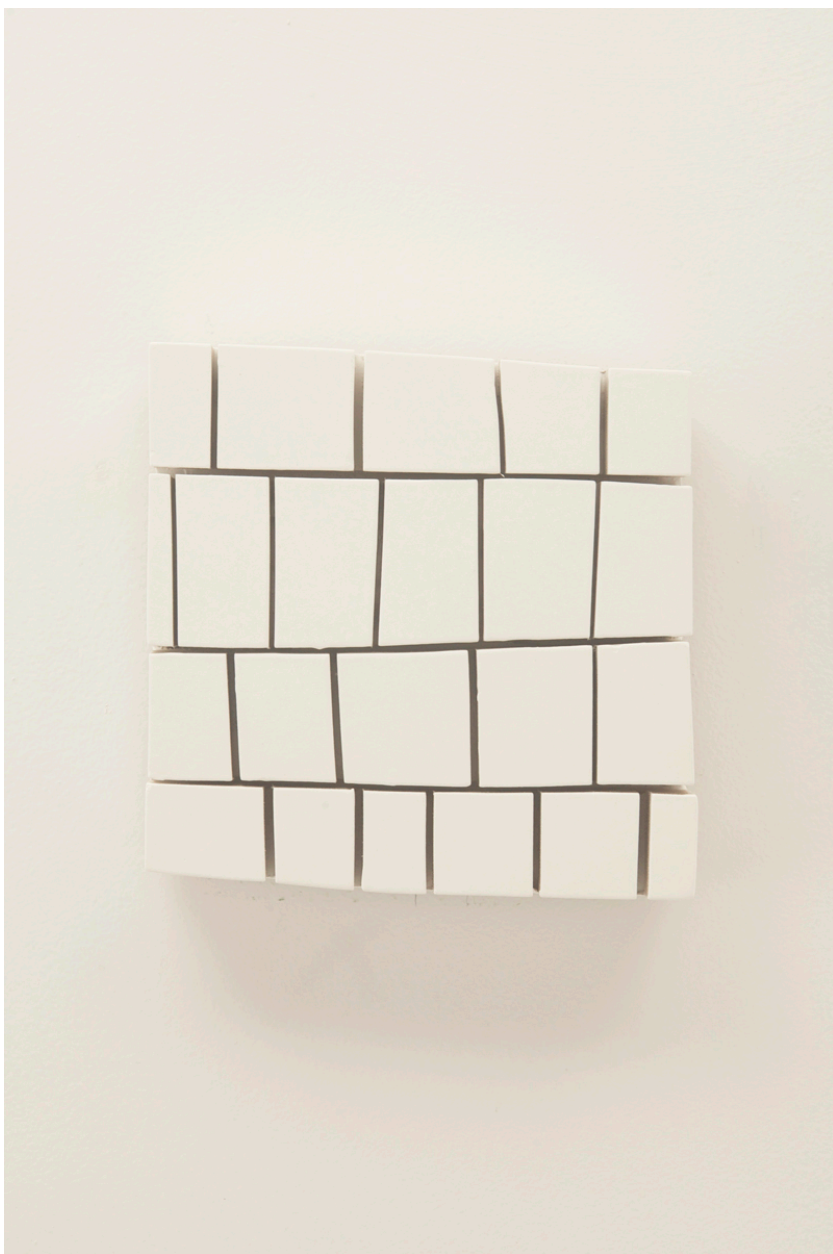

SEARS·PEYTON·GALLERY
NEW YORK·LOS ANGELES

Andrew Zimmerman, *Snow White*, 2015
lacquer on panel, 8 x 8 inches
ZIM352