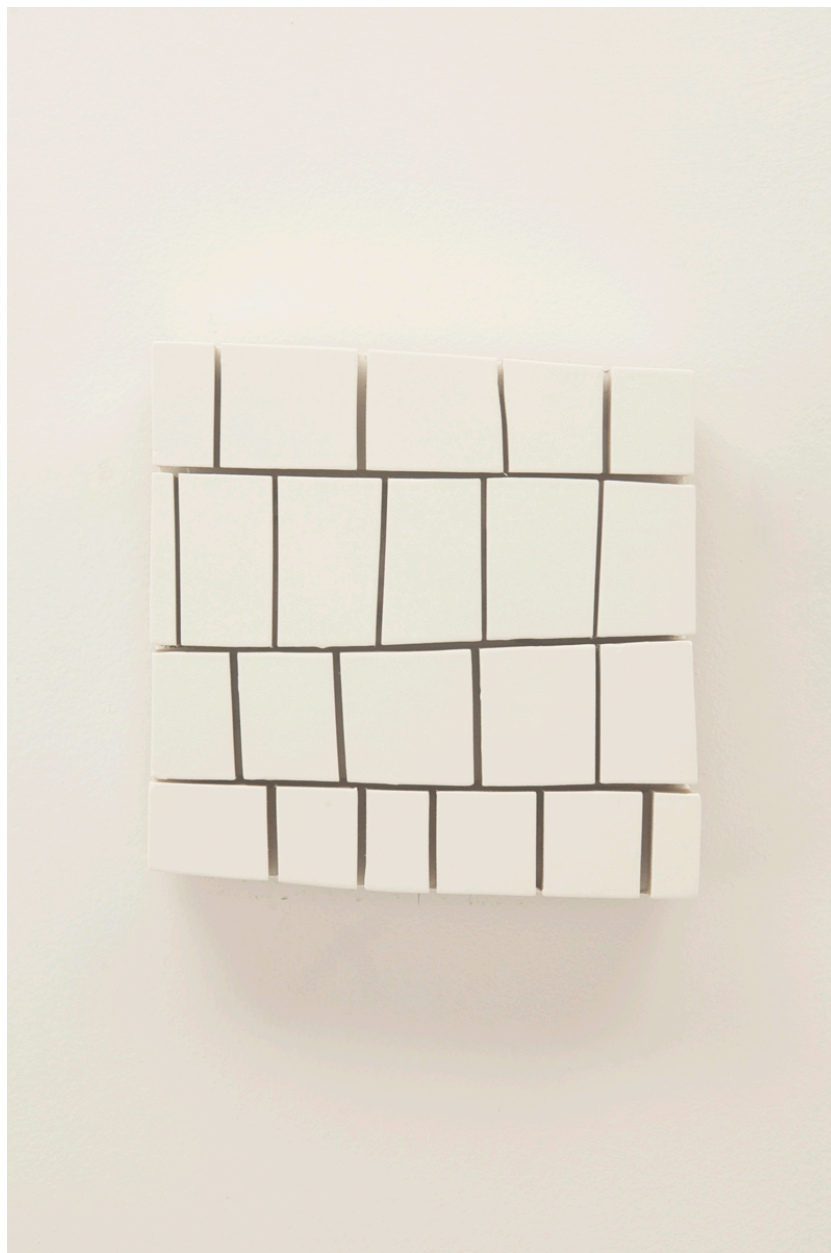

SEARS·PEYTON GALLERY
NEW YORK·LOS ANGELES

Andrew Zimmerman, *Snow White*, 2015
lacquer on panel, 8 x 8 inches
ZIM352