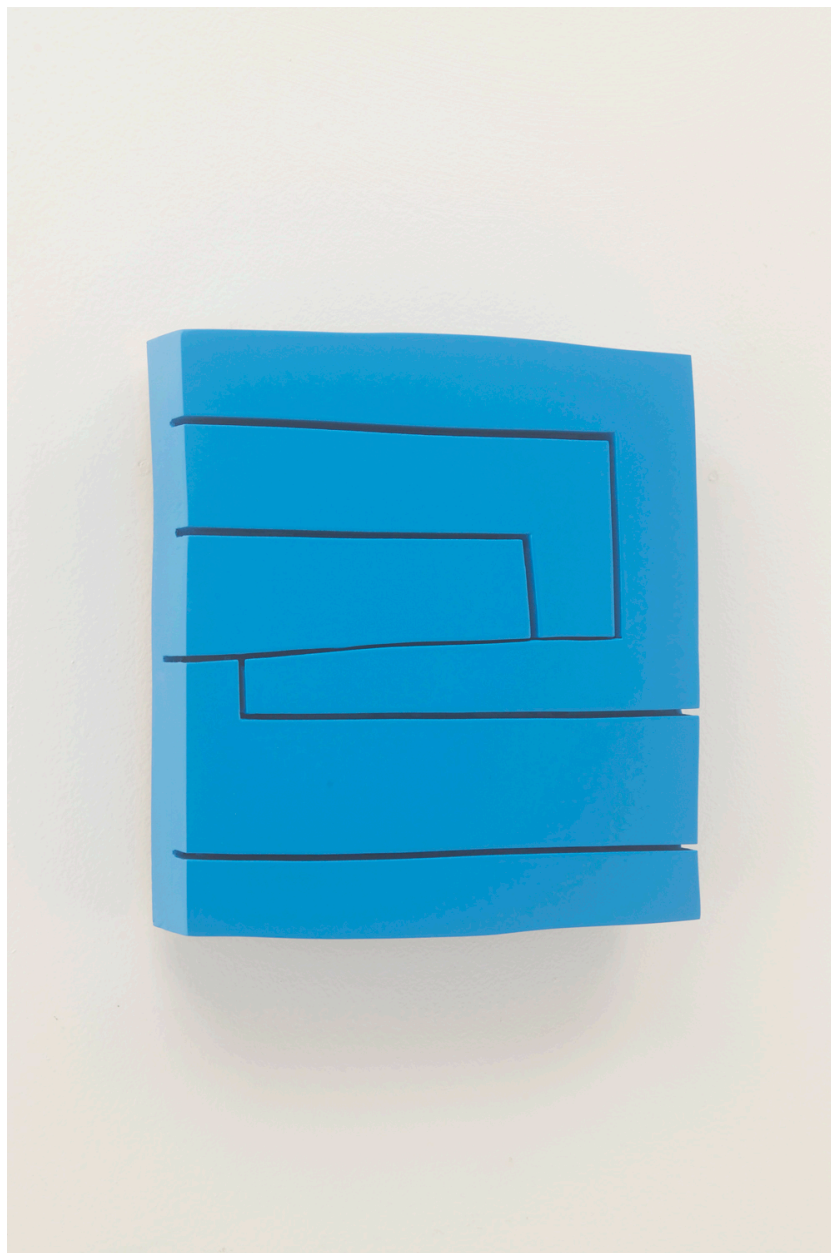

SEARS·PEYTON GALLERY  
NEW YORK·LOS ANGELES

Andrew Zimmerman, *Blue Sky*, 2015  
lacquer on panel, 10 x 9 1/2 inches  
ZIM350