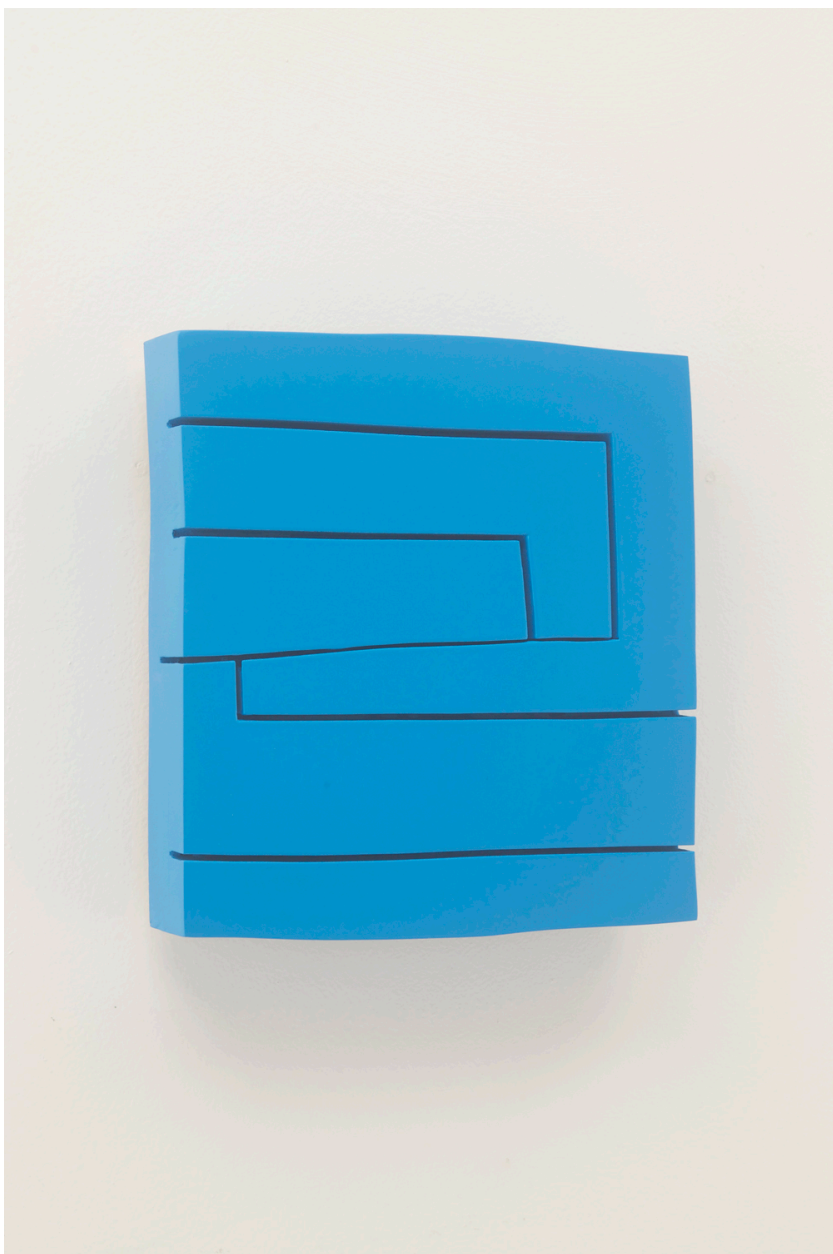

SEARS·PEYTON·GALLERY
NEW YORK·LOS ANGELES

Andrew Zimmerman, *Blue Sky*, 2015
lacquer on panel, 10 x 9 1/2 inches
ZIM350