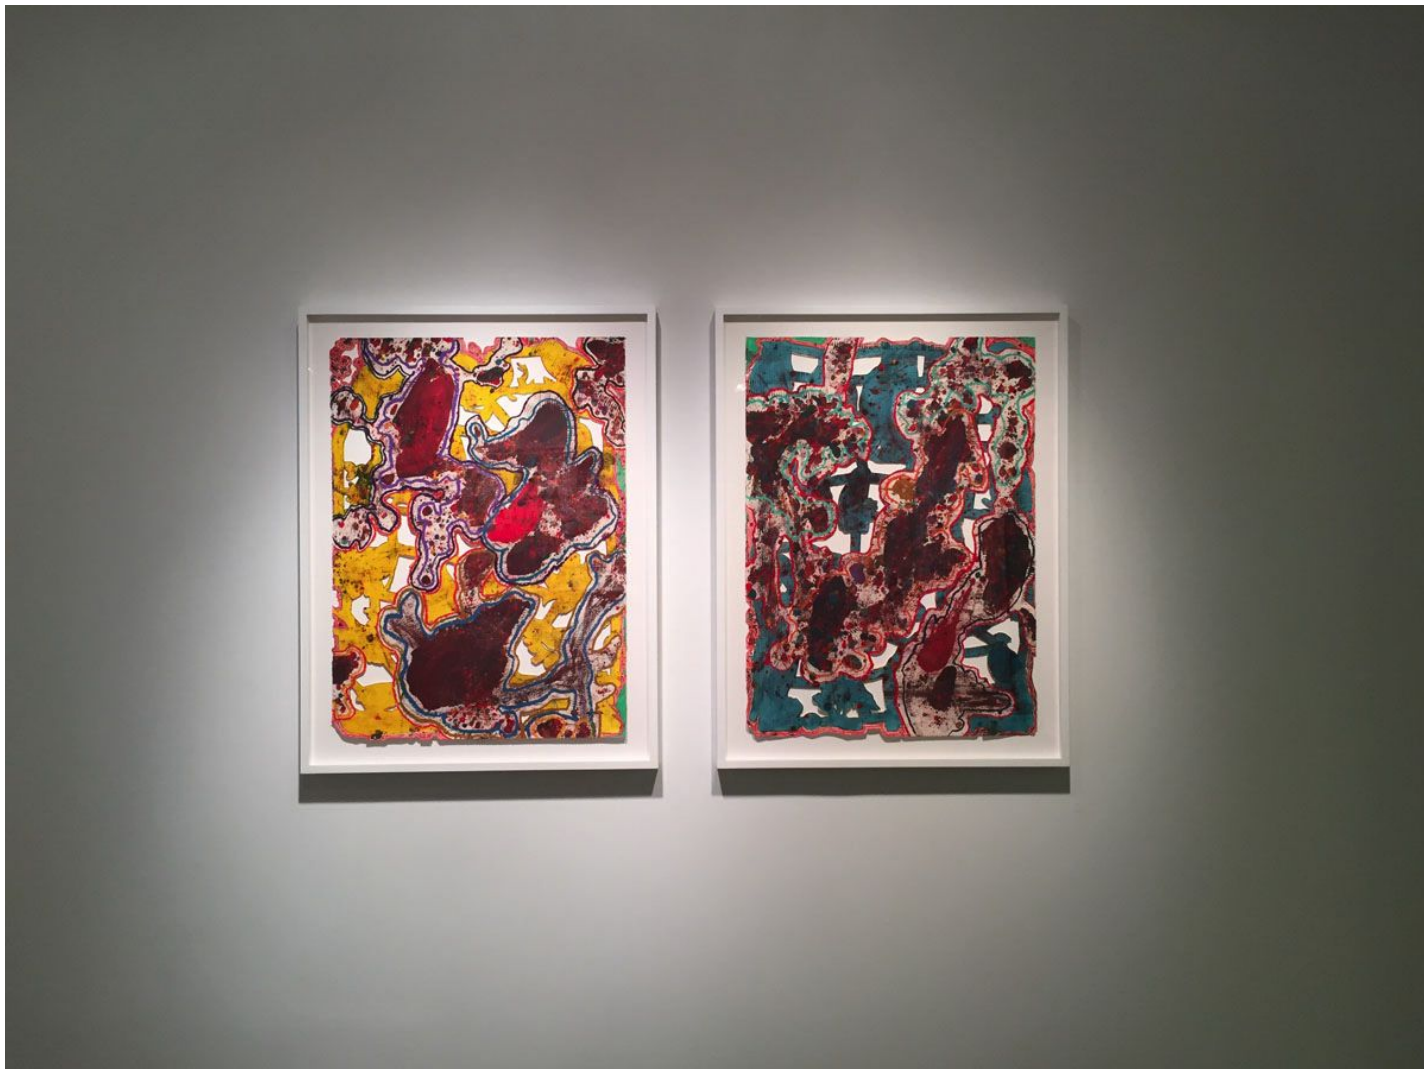

SEARS·PEYTON GALLERY  
NEW YORK·LOS ANGELES

Bo Joseph, *Installation View*, 2015  
JOS223