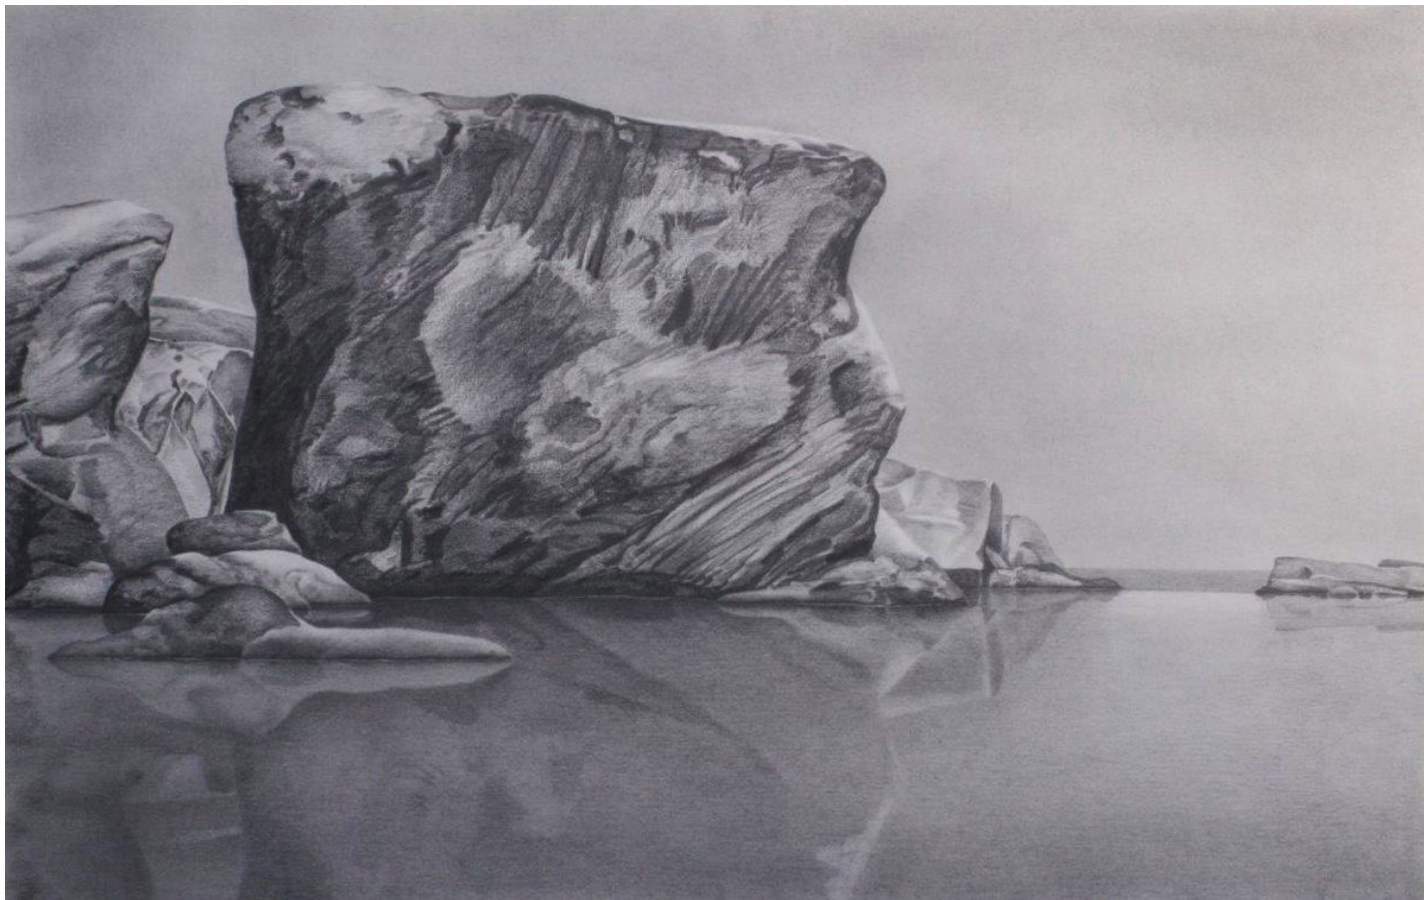

SEARS·PEYTON GALLERY  
NEW YORK·LOS ANGELES

Clay Wagstaff (LA), *Coast No. 40*, 2015  
graphite on paper, 24 x 38 1/2 inches  
WAG317