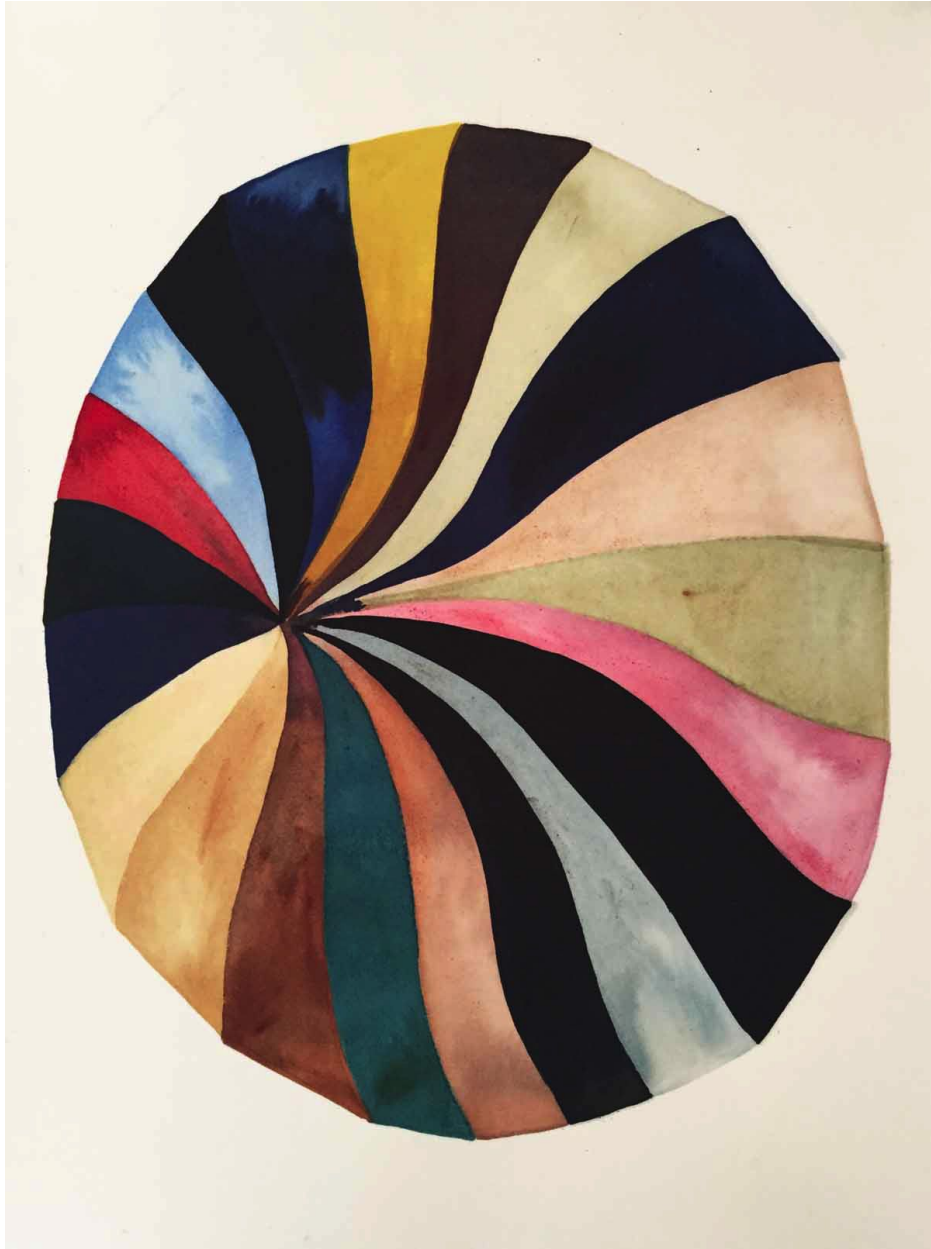

SEARS·PEYTON GALLERY  
NEW YORK·LOS ANGELES

Lourdes Sanchez, *Parasol*, 2015  
ink on silk, 21 x 14 inch image/30 x 22 inch paper  
SANCH422