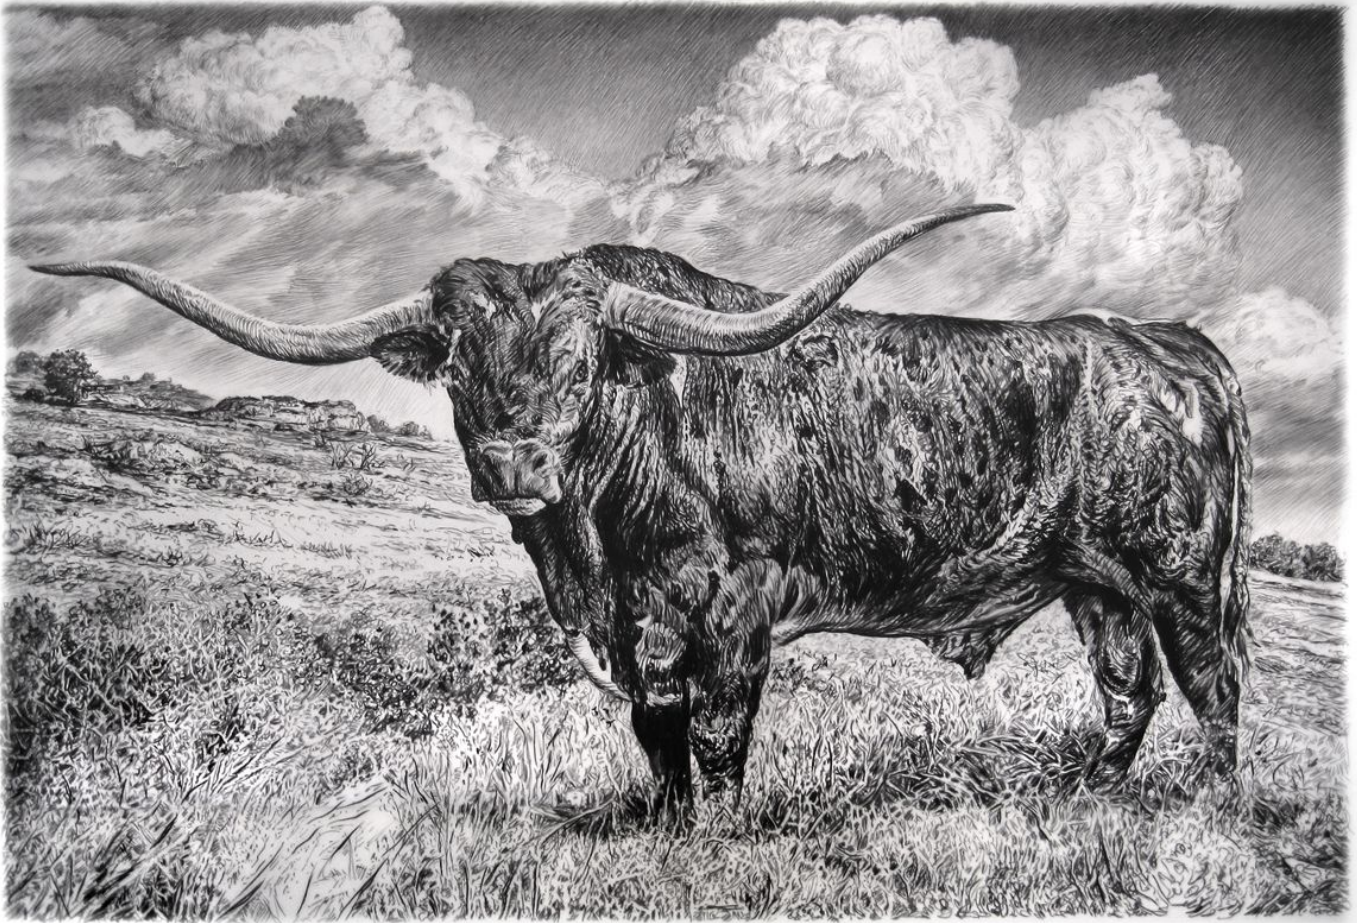

SEARS·PEYTON GALLERY
NEW YORK·LOS ANGELES

Rick Shaefer, *Longhorn*, 2015
charcoal on vellum, 42 x 61 inch image / 48.5 x 68 inches frame Frame +\$1000
shaef034