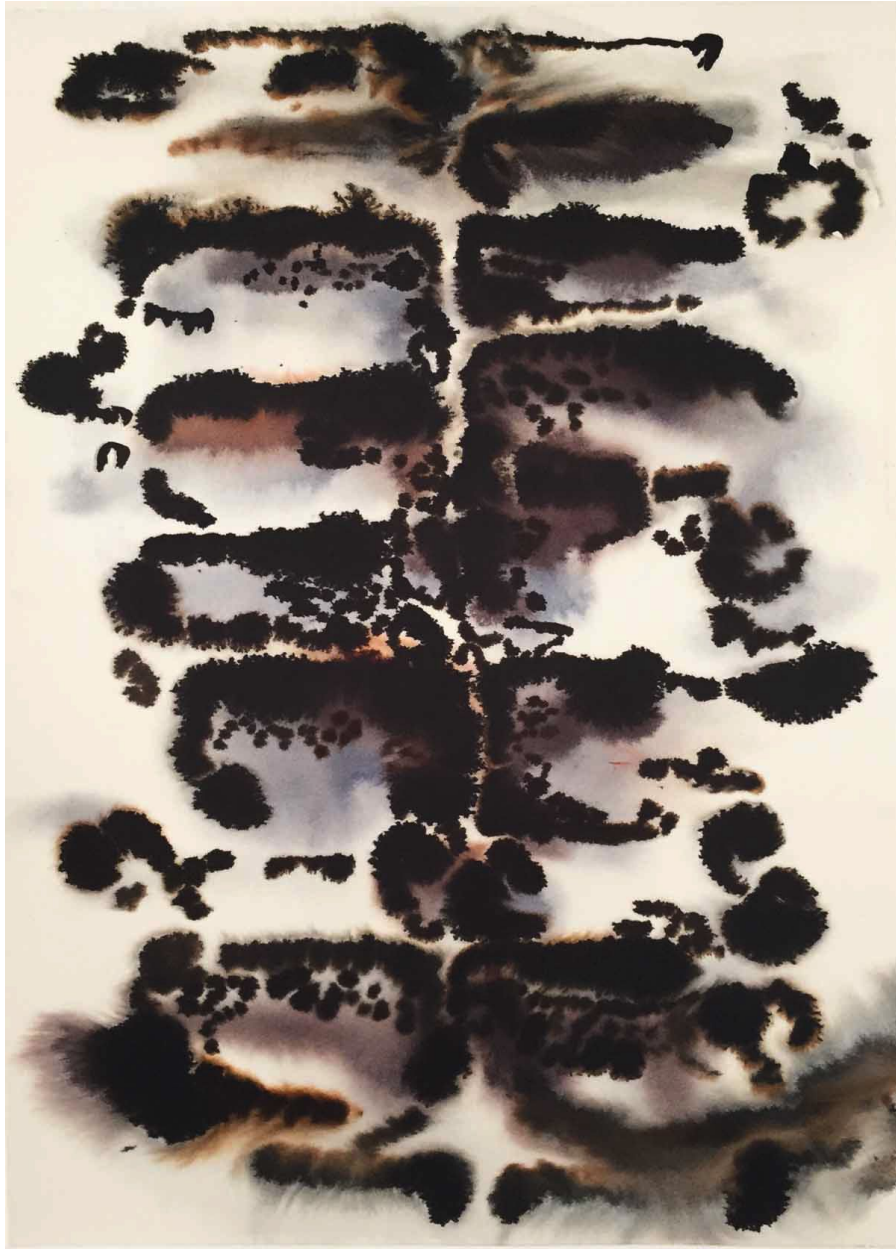

SEARS·PEYTON GALLERY
NEW YORK·LOS ANGELES

Lourdes Sanchez, *Skin*, 2015
ink on silk, 19 1/4 x 14 inch image/30 x 22 inch paper
SANCH402