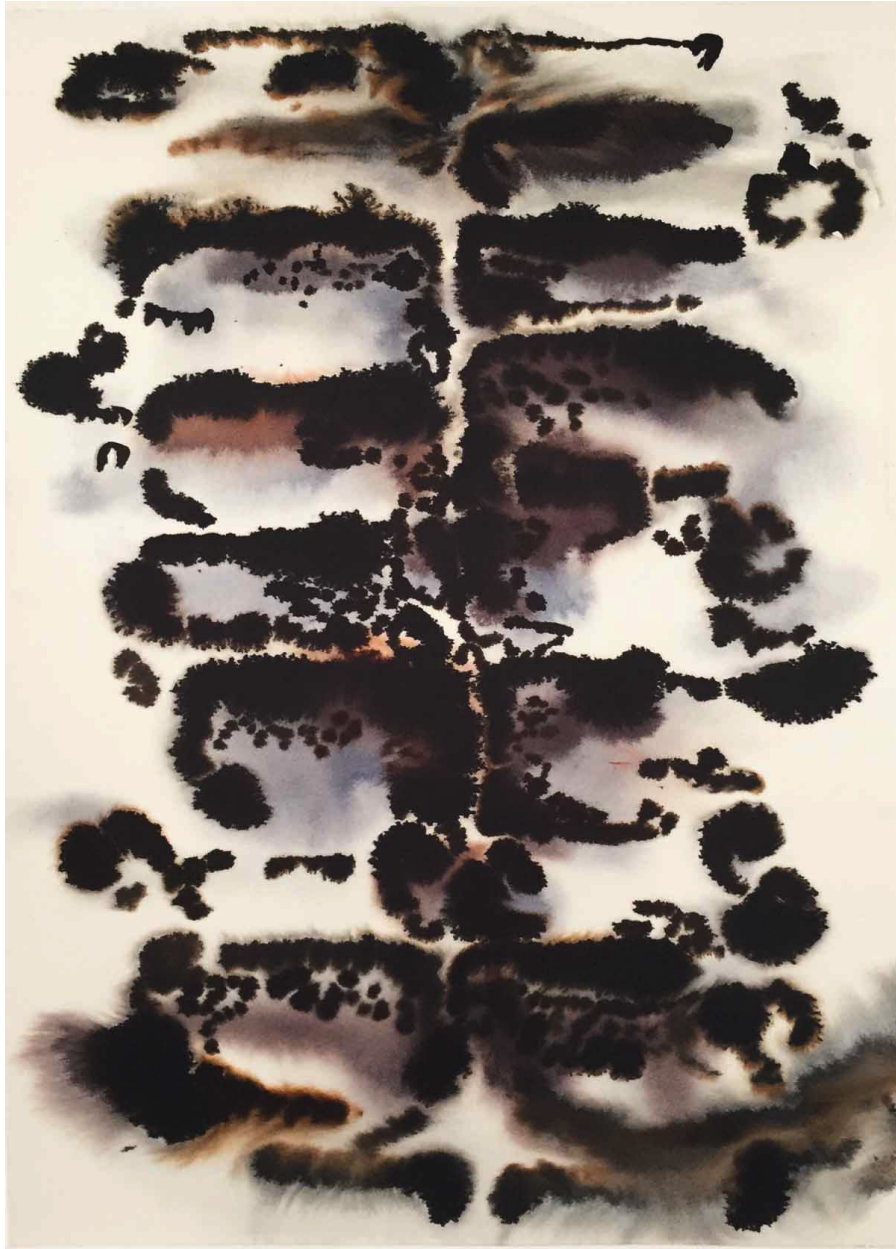

SEARS·PEYTON GALLERY  
NEW YORK·LOS ANGELES

Lourdes Sanchez, *Skin*, 2015  
ink on silk, 19 1/4 x 14 inch image/30 x 22 inch paper  
SANCH402