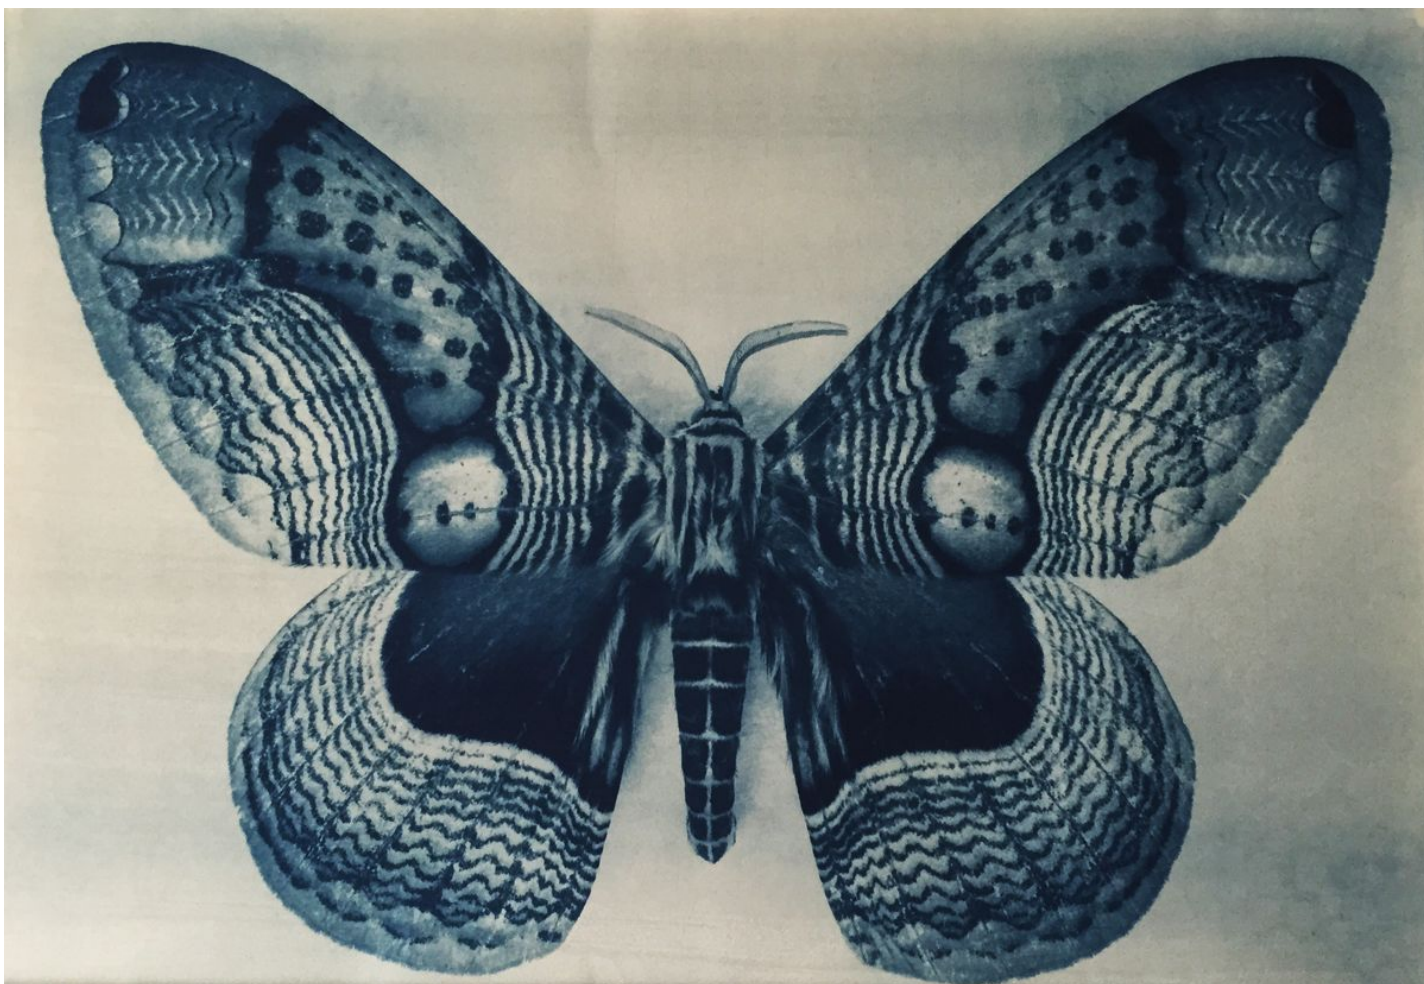

SEARS·PEYTON·GALLERY  
NEW YORK·LOS ANGELES

Thomas Hager, *Wing Study - Moth - 2*, 1/12, 2015  
cyanotype, 29 1/2 x 41 1/2 inches full bleed  
HAG557