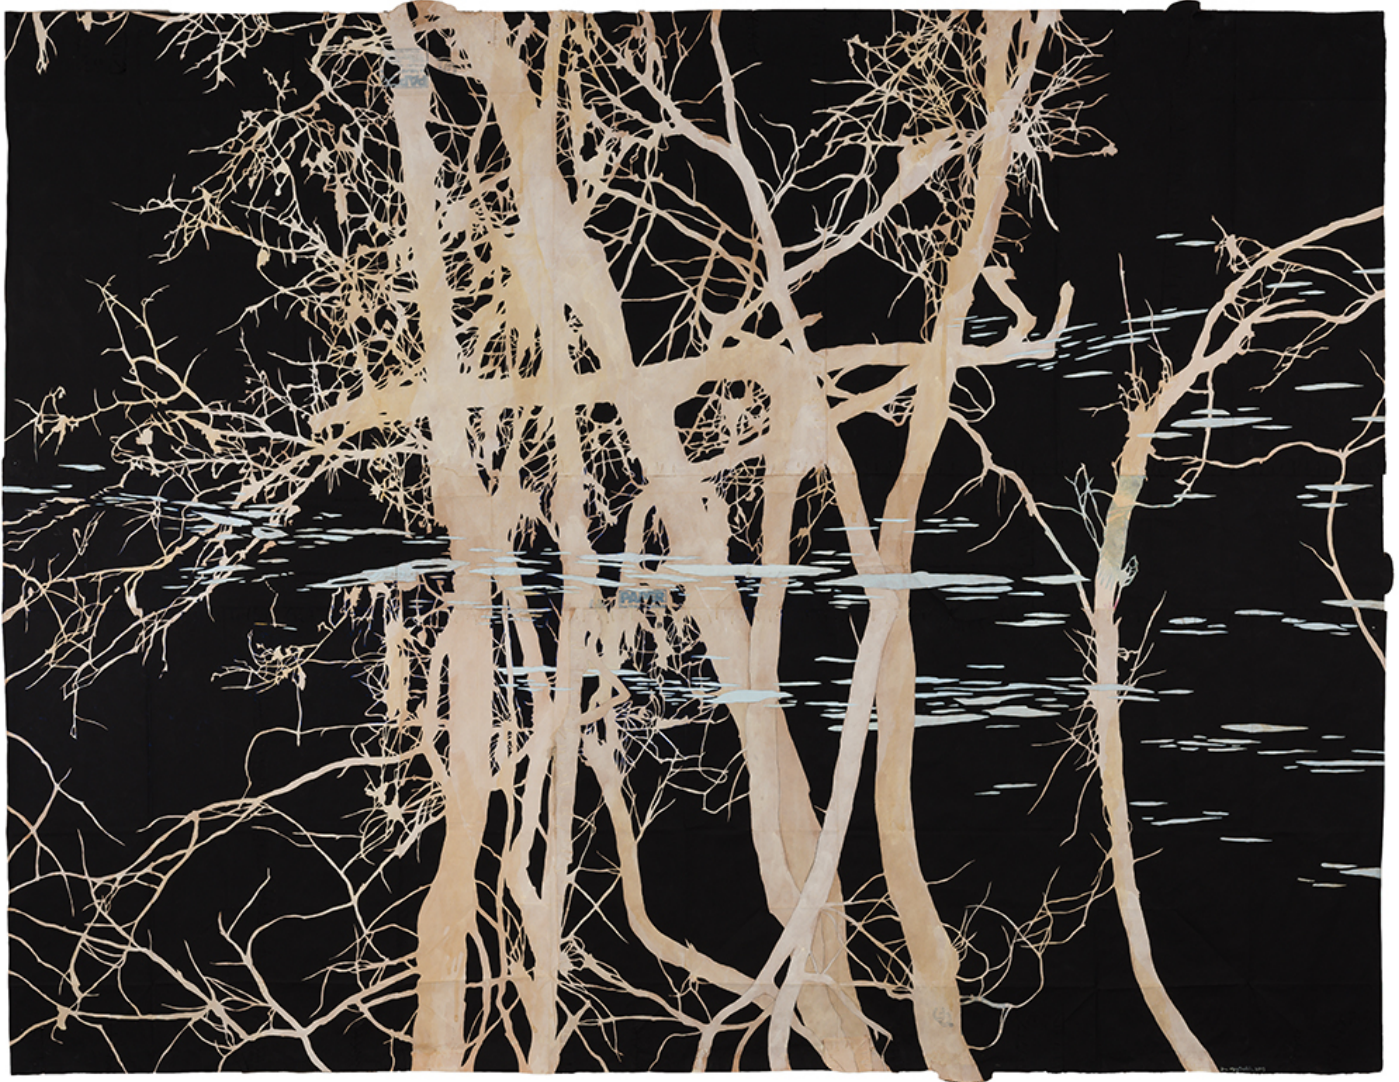

SEARS·PEYTON GALLERY
NEW YORK·LOS ANGELES

Maysey Craddock, *last night's moon*, 2015
gouache and thread on found paper, 49 x 62.75 inches/ 55 x 68.75 inches framed
CRADD010