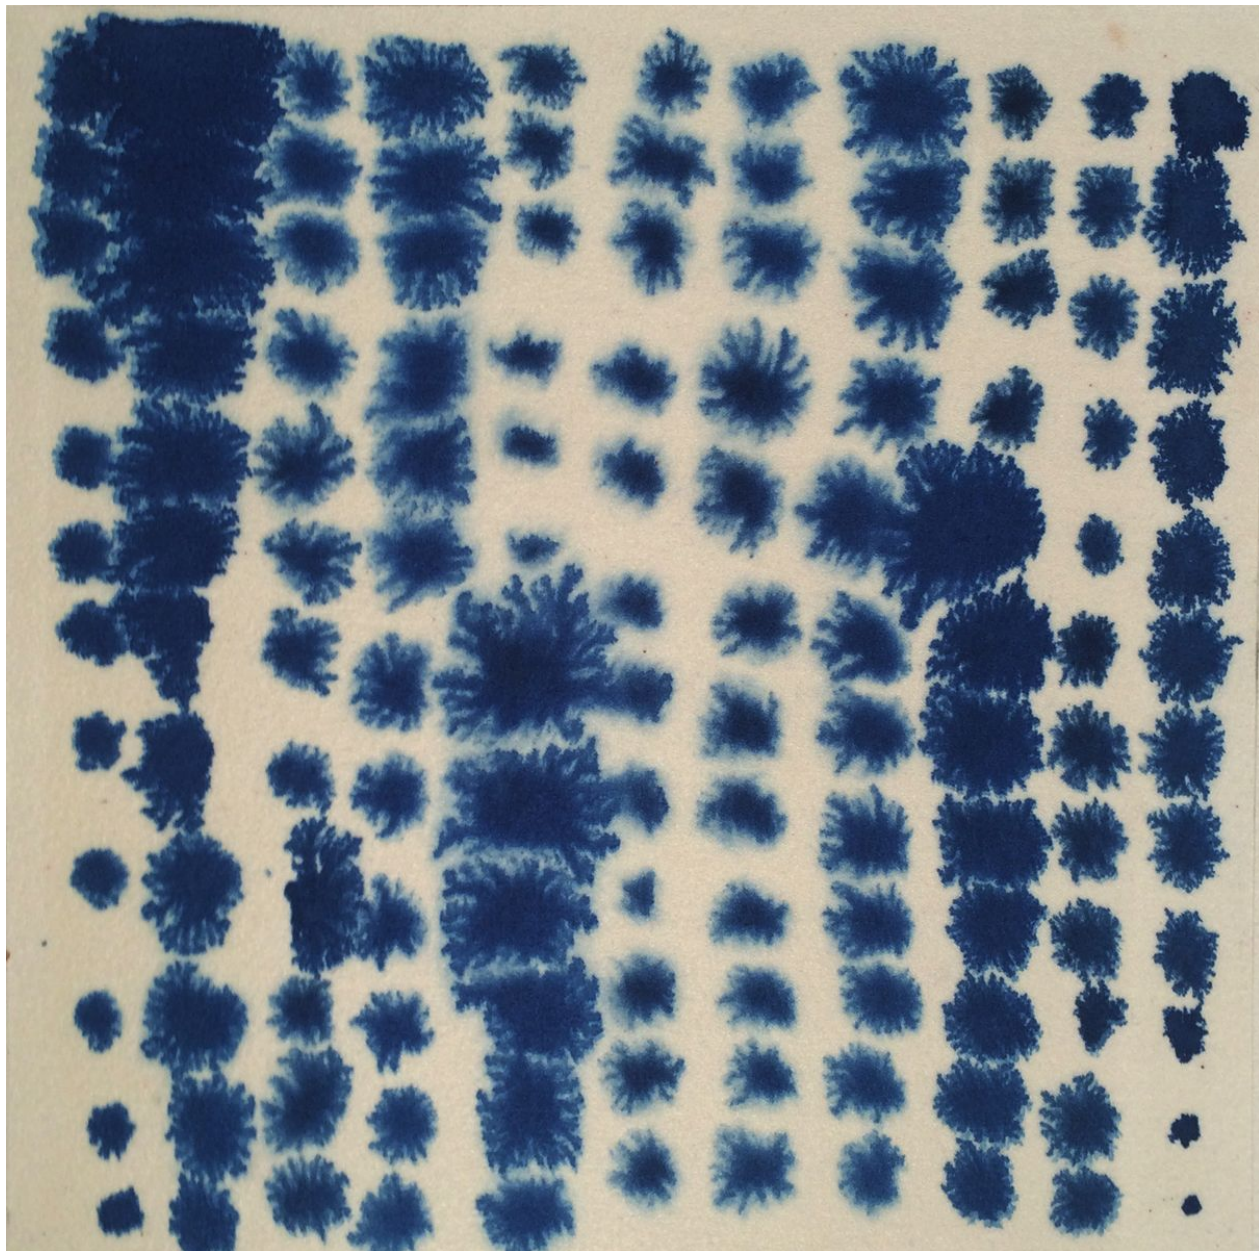

SEARS·PEYTON GALLERY
NEW YORK·LOS ANGELES

Lourdes Sanchez (LA), *broken pen 1*, 2014
ink on silk, 22 x 15 inch paper / 8 x 8 inch image
SANCH262