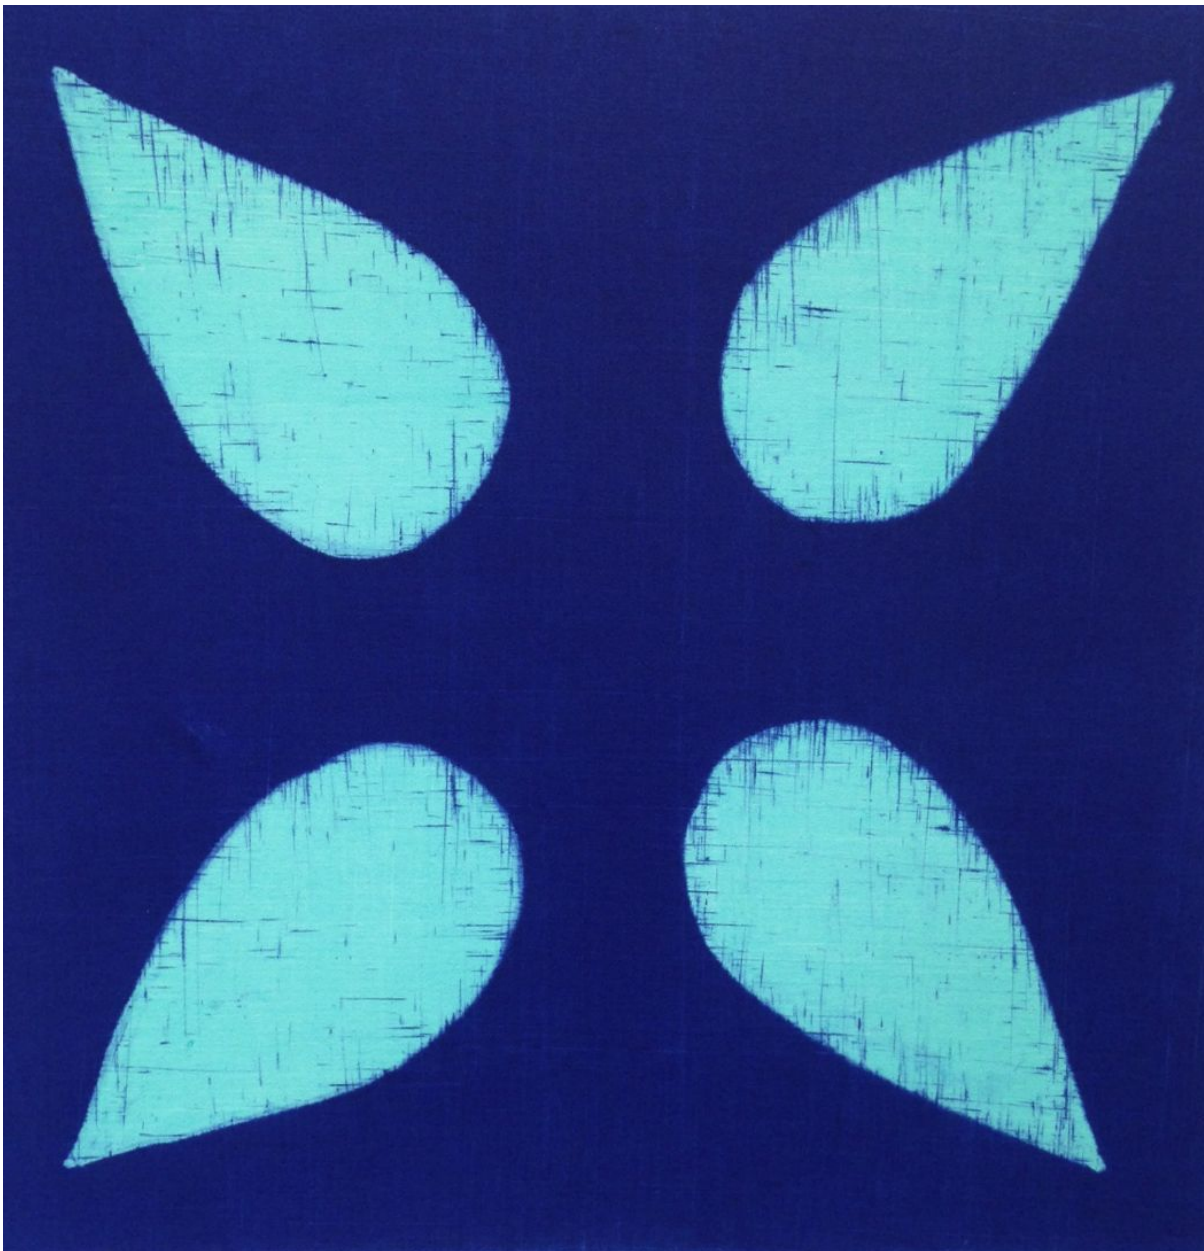

SEARS·PEYTON GALLERY
NEW YORK·LOS ANGELES

Isabel Bigelow, *4 points turquoise*, 2016
mono types, 22 x 22 inch paper / 14 x 14 inch image
BIG1646