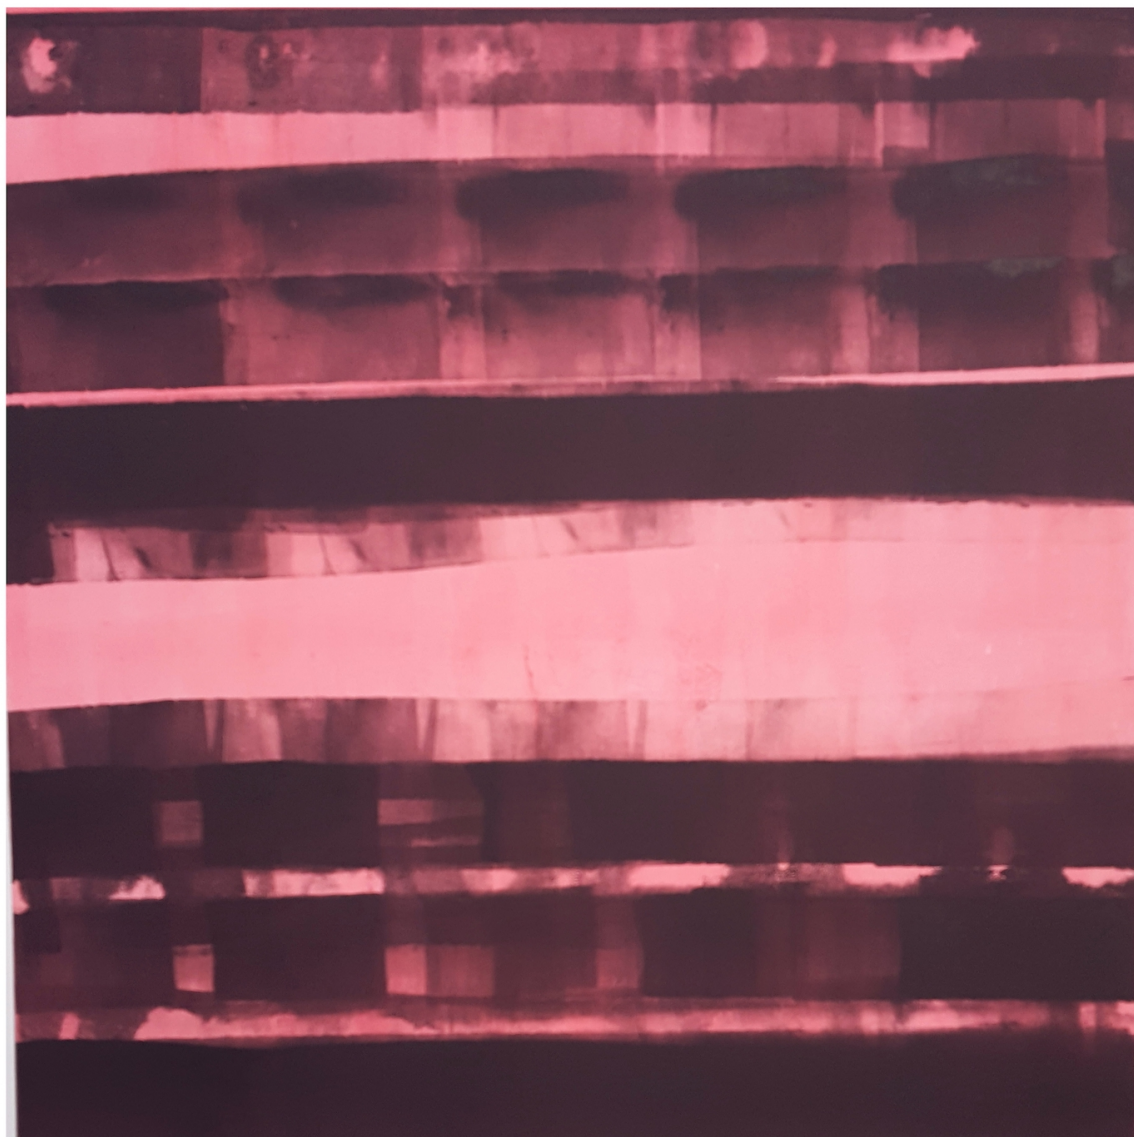

SEARS·PEYTON·GALLERY
NEW YORK·LOS ANGELES

Karen J. Revis, *Scary Monsters*, 2016
monoprint, 20 x 20 inch image / 30 x 29.5 inch paper, REV348