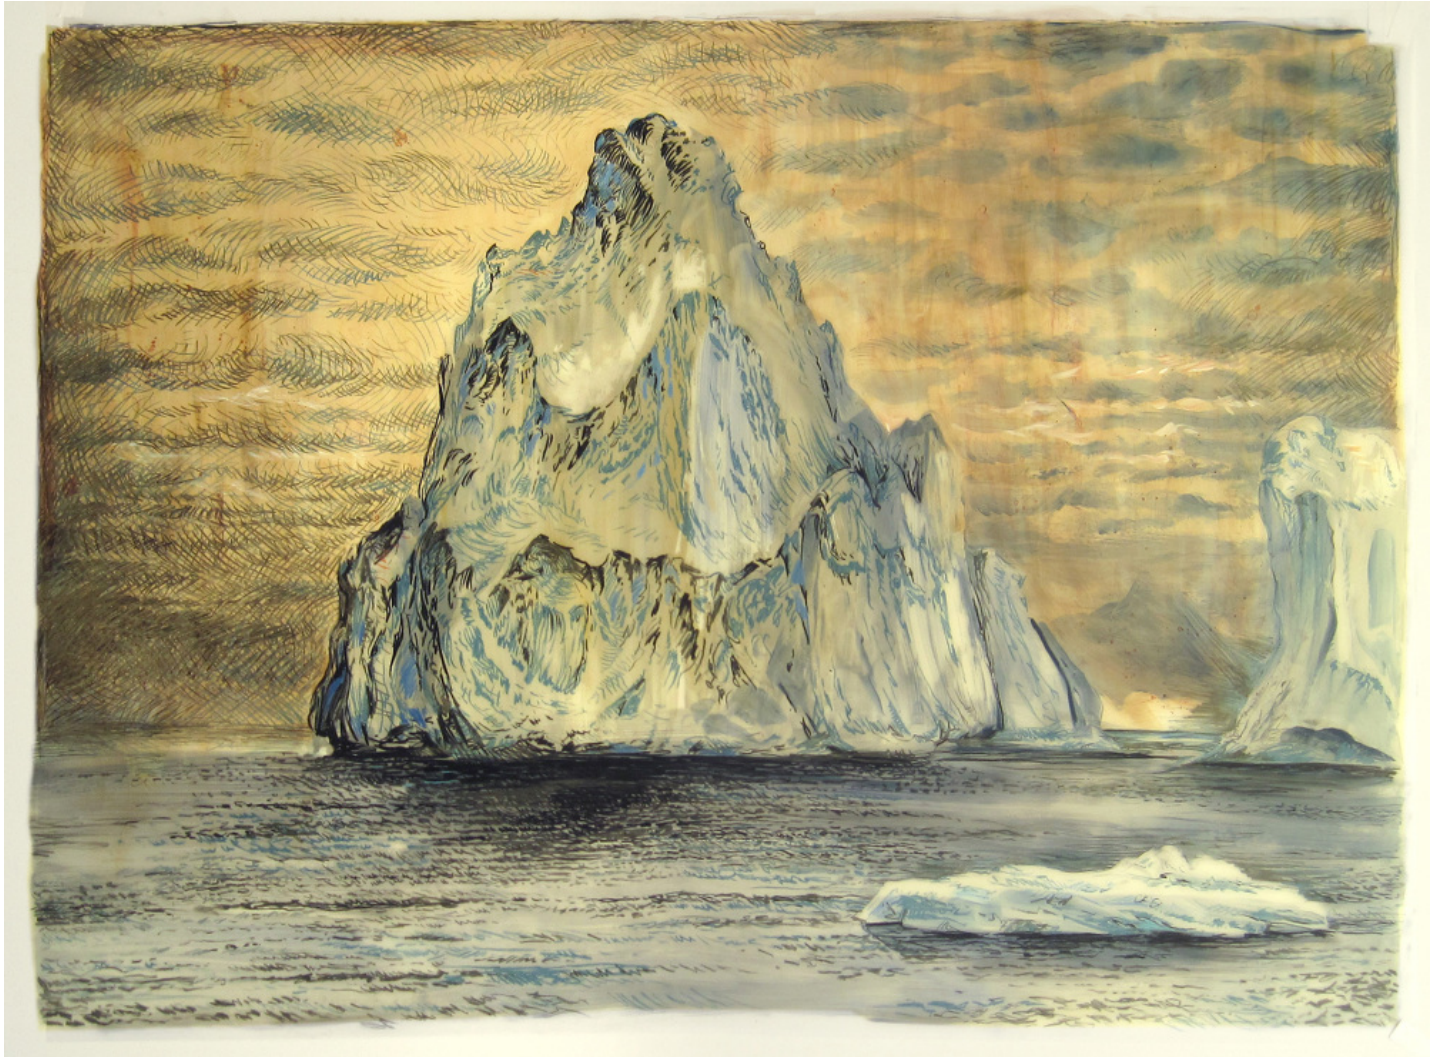

SEARS·PEYTON GALLERY  
NEW YORK·LOS ANGELES

Rick Shaefer, *Iceberg II*, 2016  
charcoal, pastel, and oil on vellum, 44 x 50 inches  
shaef059