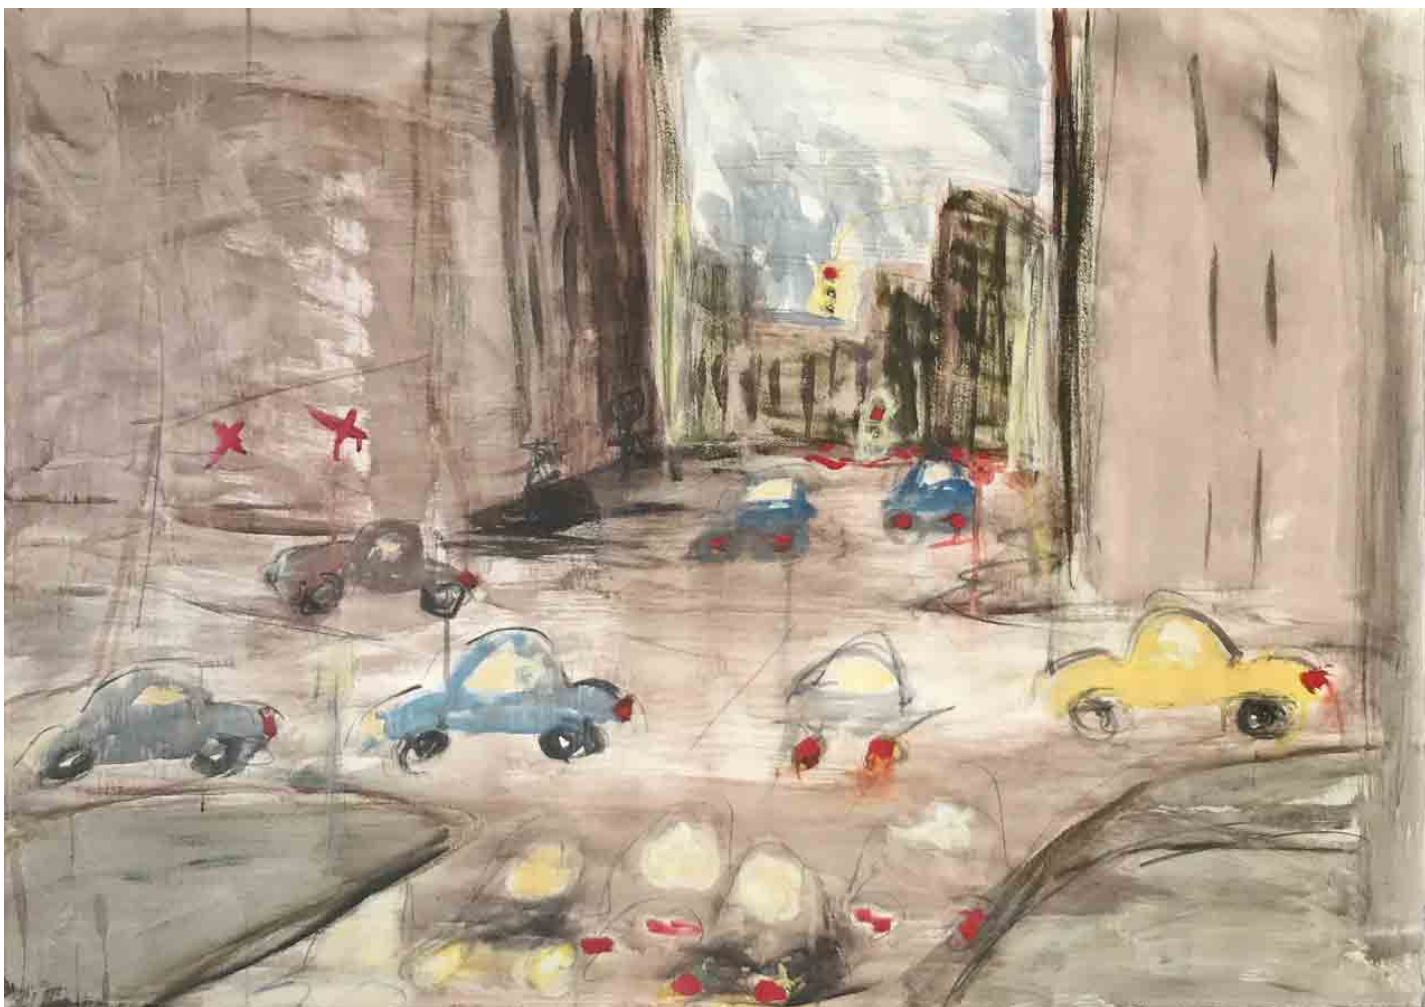

SEARS·PEYTON·GALLERY  
NEW YORK·LOS ANGELES

Kathryn Lynch, *Red Headlights and Tailights*, 2003  
acrylic, watercolor, and oil on paper, 29.5 x 41.5 inches  
lyn719