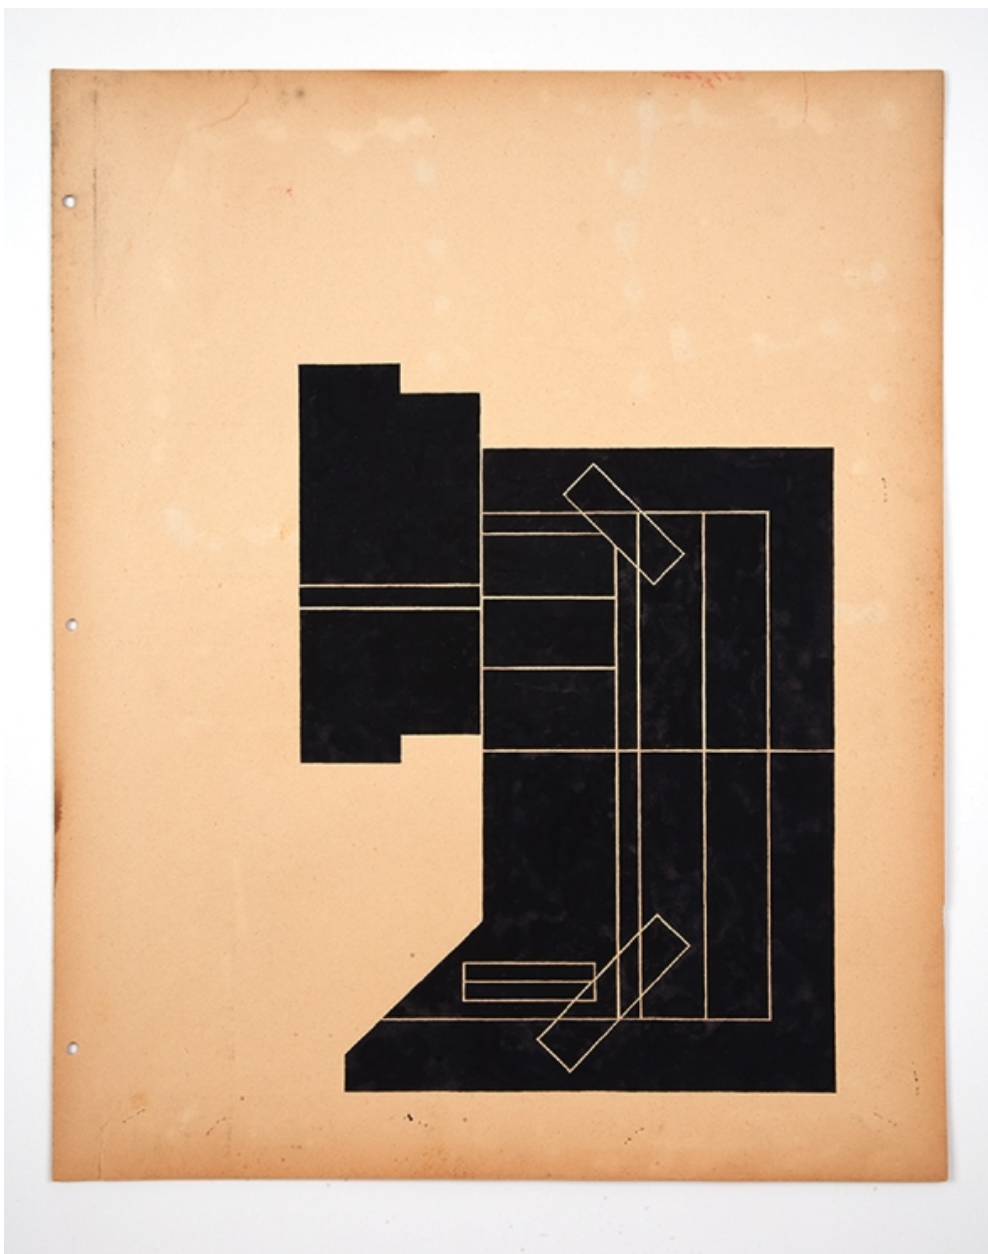

SEARS·PEYTON·GALLERY
NEW YORK·LOS ANGELES

Emily Hass, *Kant Straße, 30 Plan 3*, 2010
gouache on vintage paper, 25 x 19 inches/25 1/4 x 20 11/16 inches
framed
HASS001