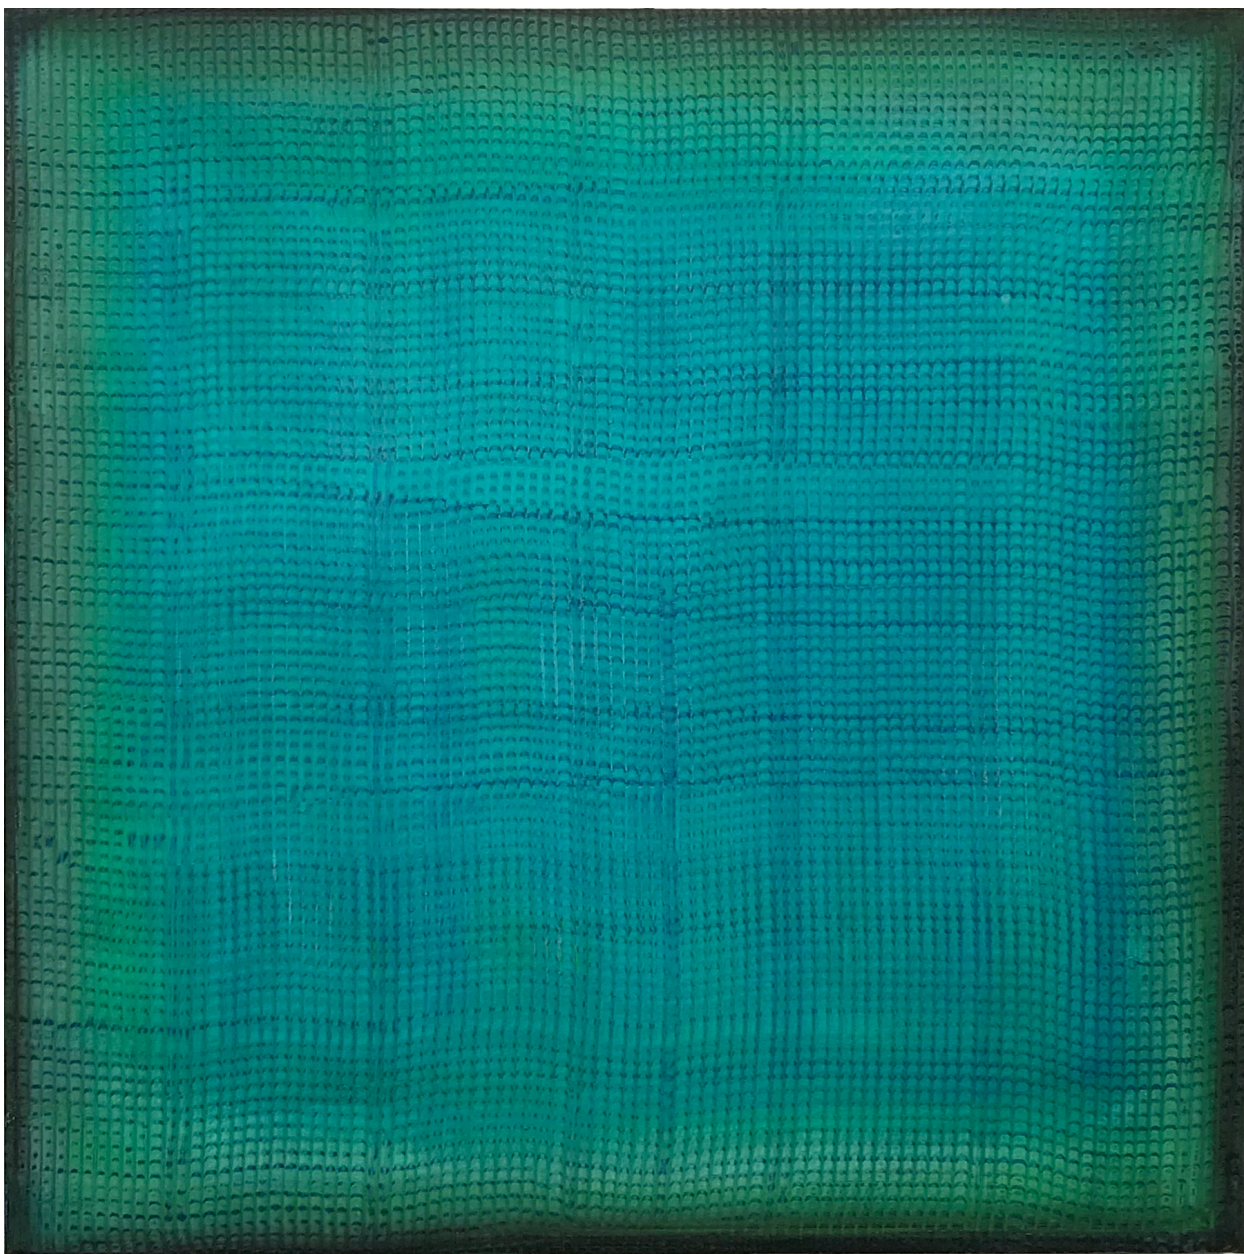

SEARS·PEYTON·GALLERY
NEW YORK·LOS ANGELES

Karin Schaefer, *Lacar*, 2018
oil on panel, 16 x 16 inches
SCHAE075