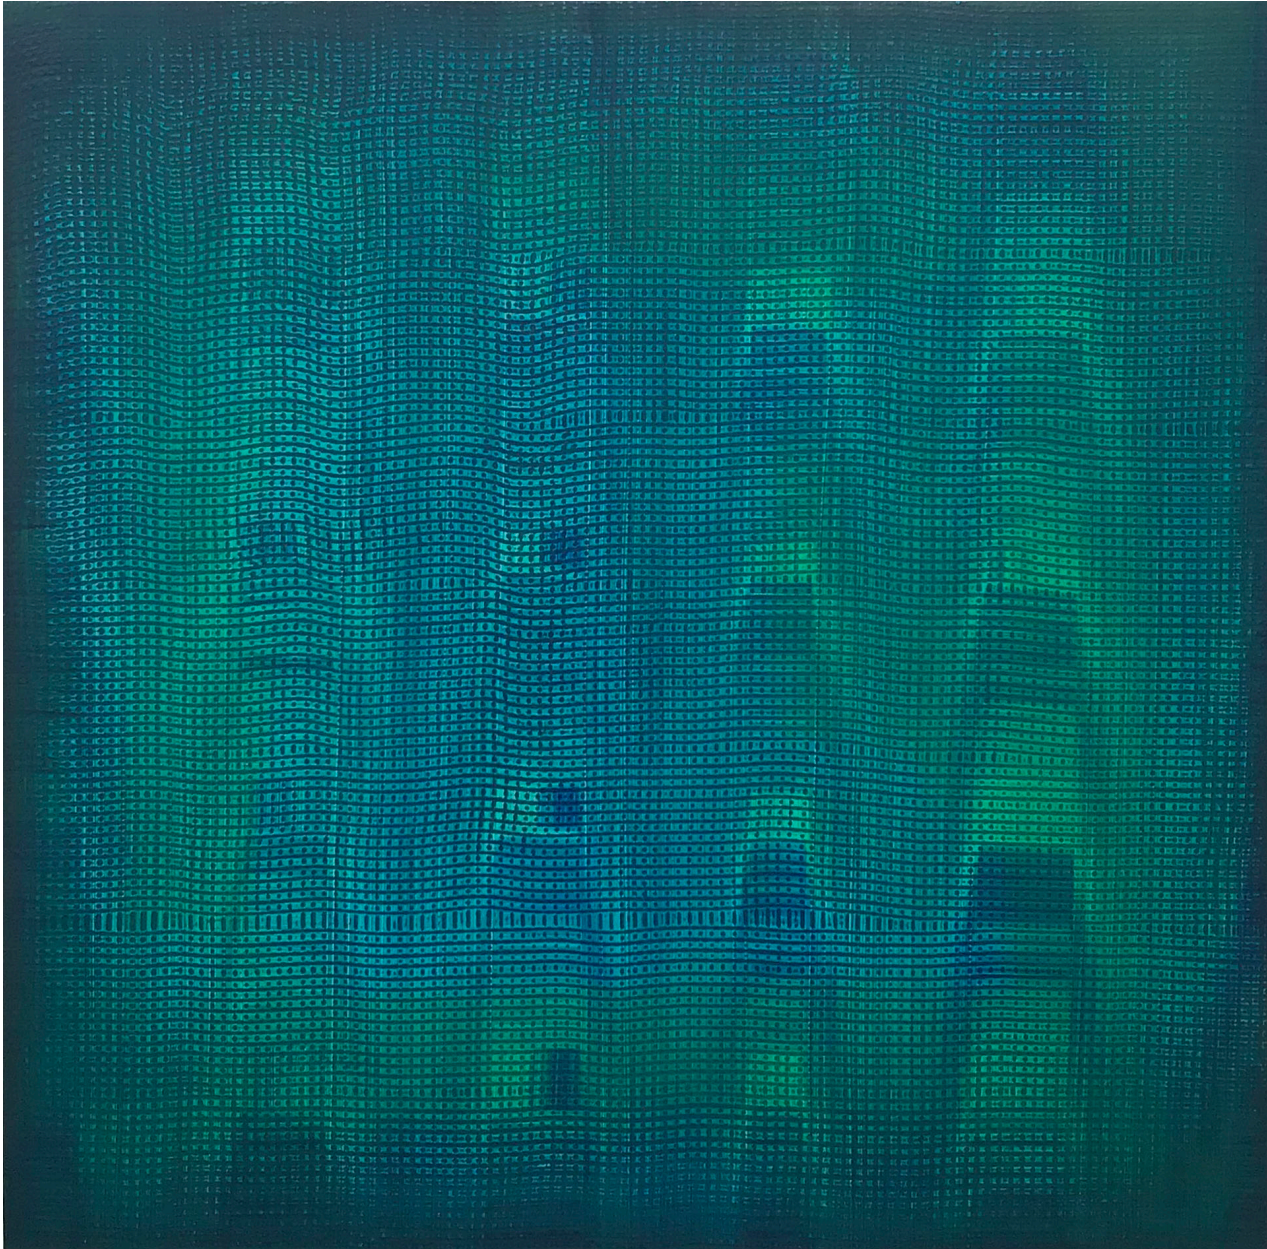

SEARS·PEYTON·GALLERY
NEW YORK·LOS ANGELES

Karin Schaefer, *Poplar #1*, 2018
oil on panel, 20 x 20 inches
SCHAE076