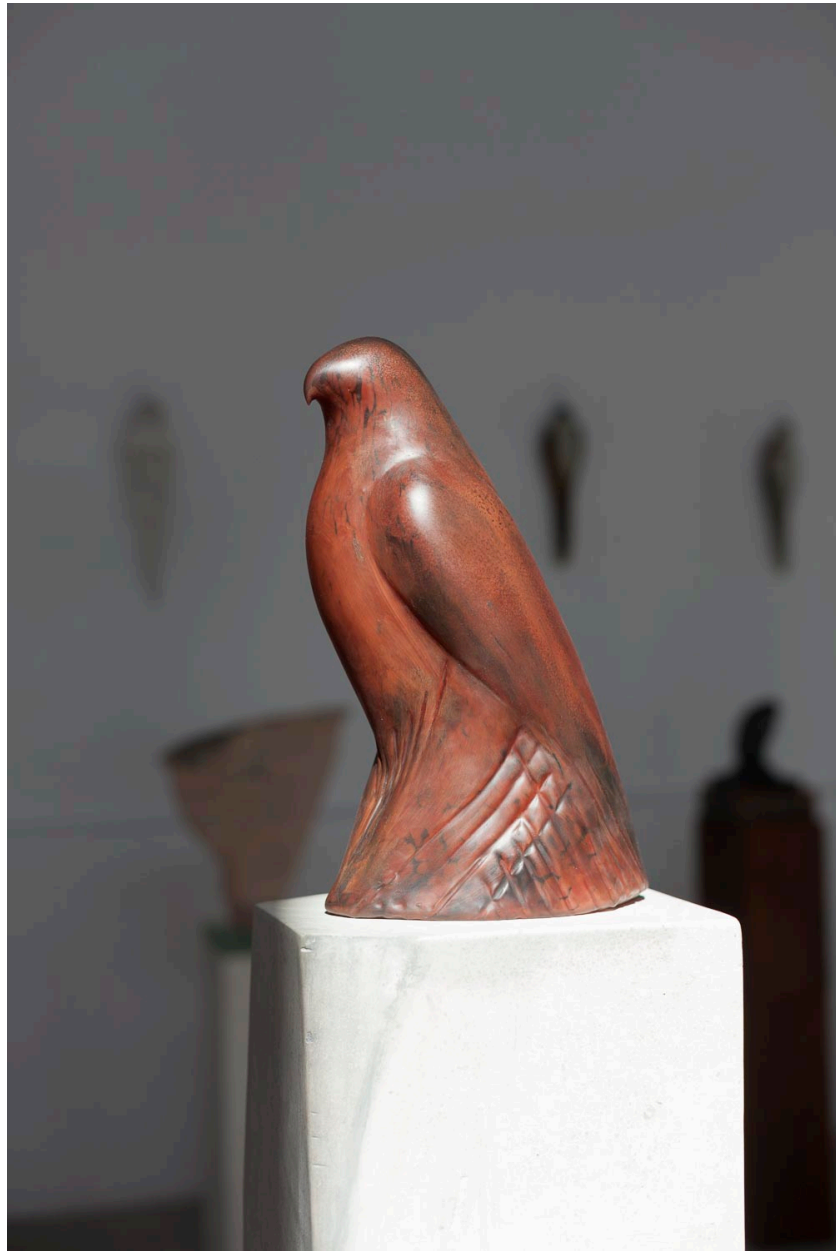

SEARS·PEYTON GALLERY  
NEW YORK·LOS ANGELES

Jane Rosen, *Rufous II*, 2016  
hand blown pigmented glass and limestone, 66 x 8 x 10  
inches  
figure: 14 x 6 x 8 inches  
block: 3.5 x 6 x 8 inches  
base: 48 x 8 x 10 inches  
ROSEN301