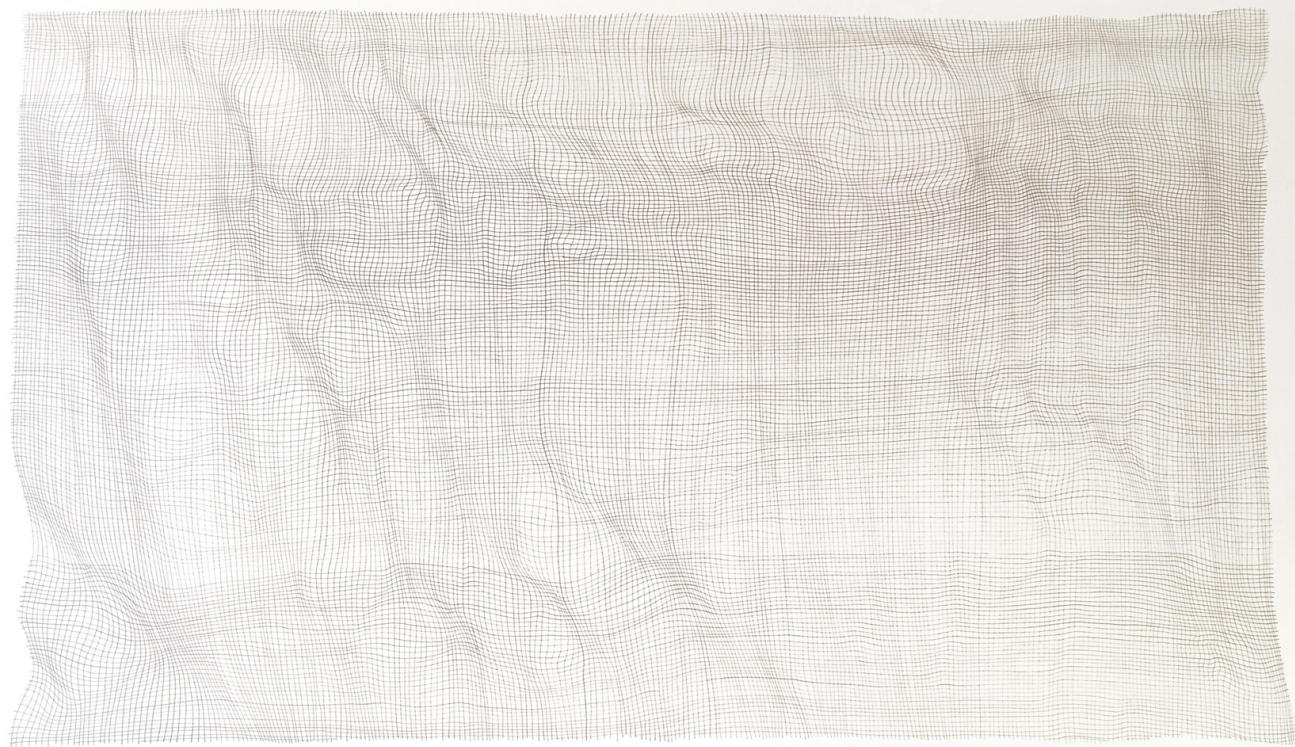

SEARS·PEYTON·GALLERY
NEW YORK·LOS ANGELES

Karin Schaefer, *Coriolis*, 2017
ink on paper, 40 x 26 inches
SCHAE084