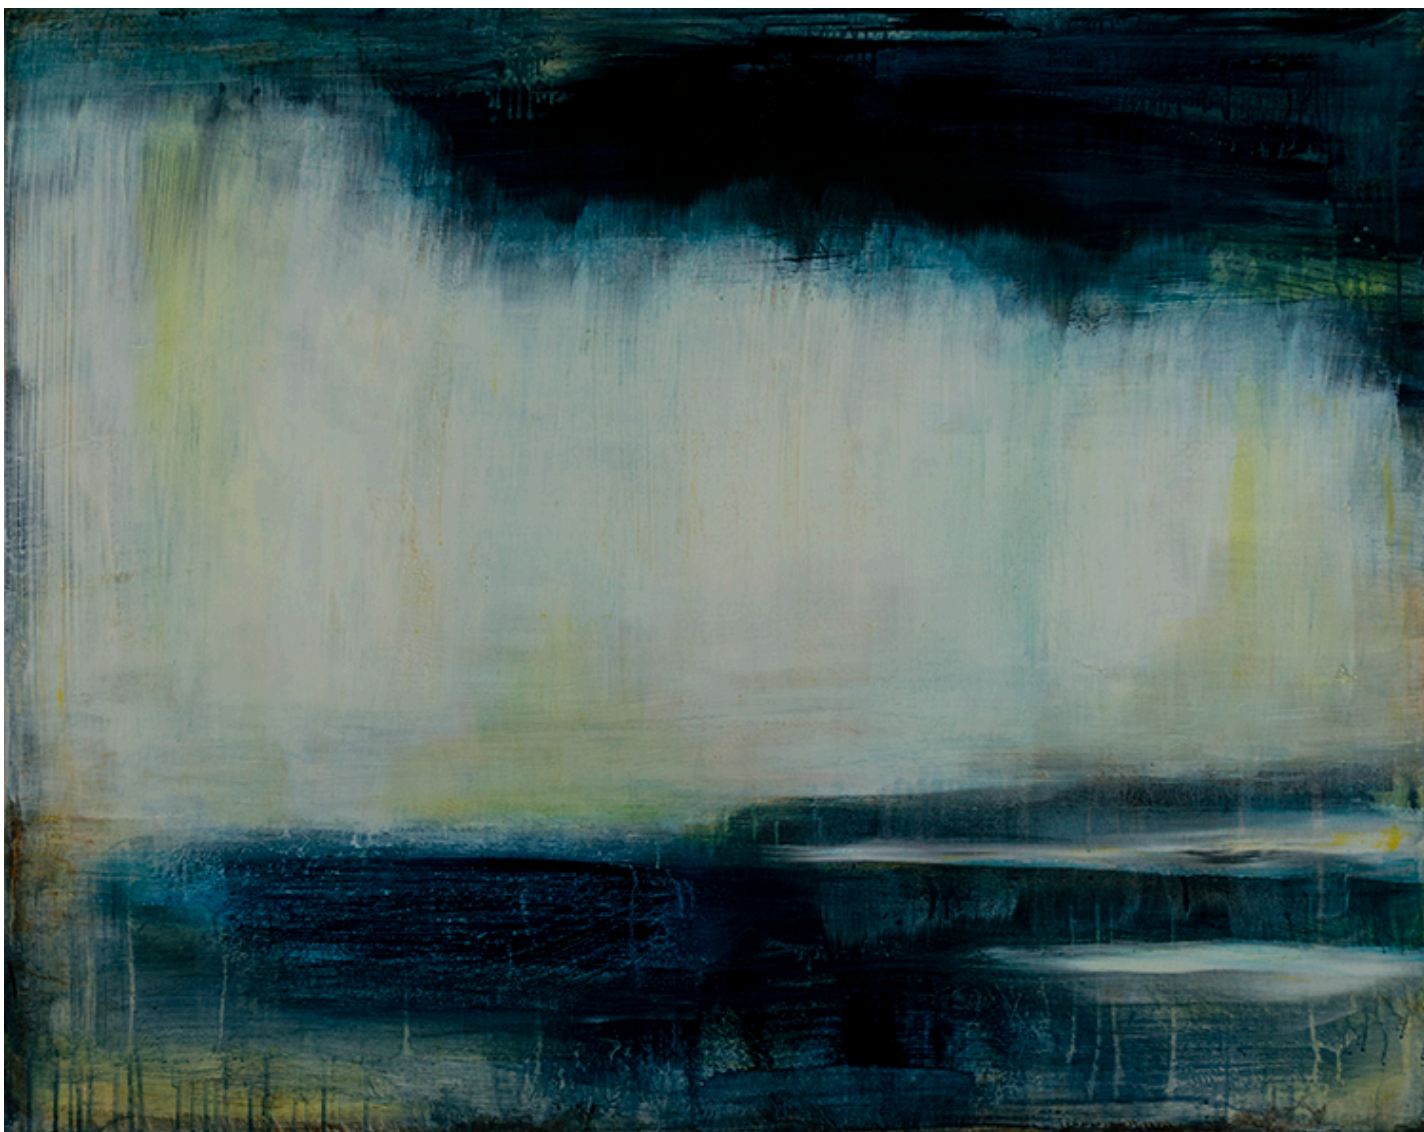

SEARS·PEYTON·GALLERY
NEW YORK·LOS ANGELES

Shawn Dulaney, *Inscape*, 2018
handmade paint on Venetian plaster on canvas over panel, 38 x 48 inches
DULAN1013