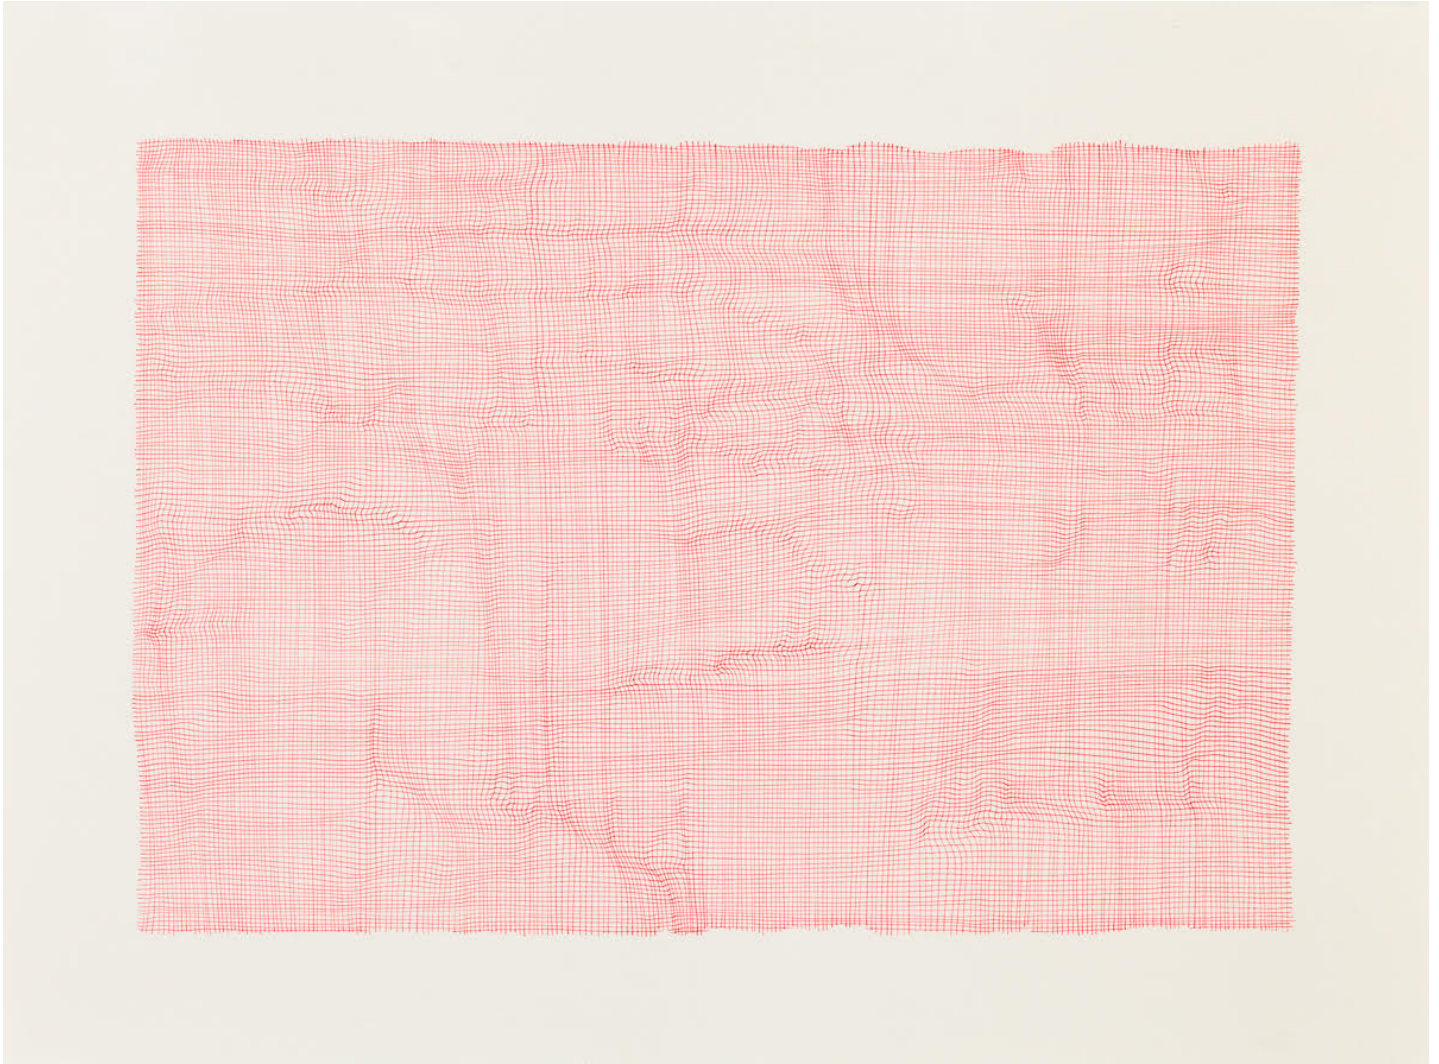

SEARS·PEYTON·GALLERY  
NEW YORK·LOS ANGELES

Karin Schaefer, *Red Wave Grid*, 2017  
ink on paper, 22 x 30 inches  
SCHAE087