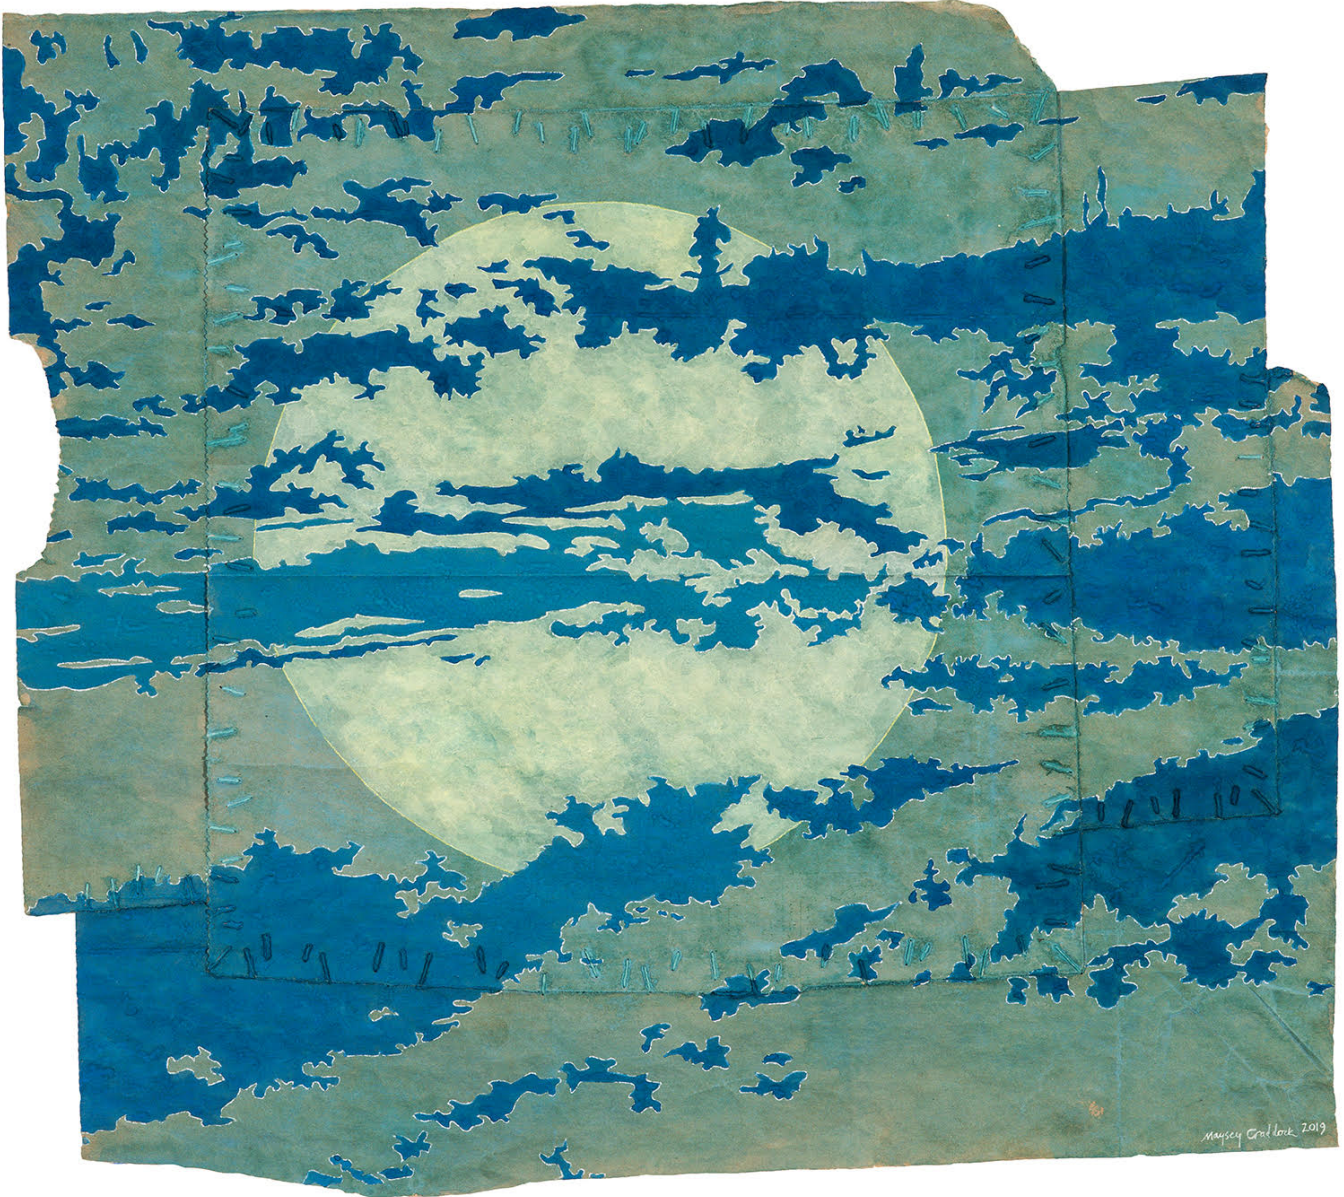

SEARS·PEYTON·GALLERY
NEW YORK·LOS ANGELES

Maysey Craddock, *spin into dawn*, 2019
gouache and thread on found paper, 18 x 24.75 inches
CRADD067